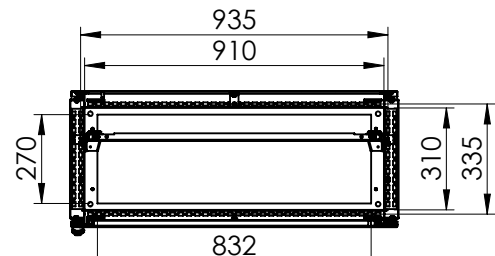

Front view

Side view

Sectional side view

SECTION A-A

Inside door view

Mounting plate

Top view

Sectional top view (without bottom plates)

SECTION B-B

Drawn by : bvbura	Date: 02-11-2017	Finish : 240s pre-grained stainless steel	SCALE:1:23		
Checked by : mdrojo	Date: 02-11-2017				
Revision : 01					
		Floor Standing, Stainless steel compact version, Single door enclosure		Reference number : EKSS18104 EKSS18104-316	
		1800 mm x 1000 mm x 400 mm			A4
				Page 1/1	