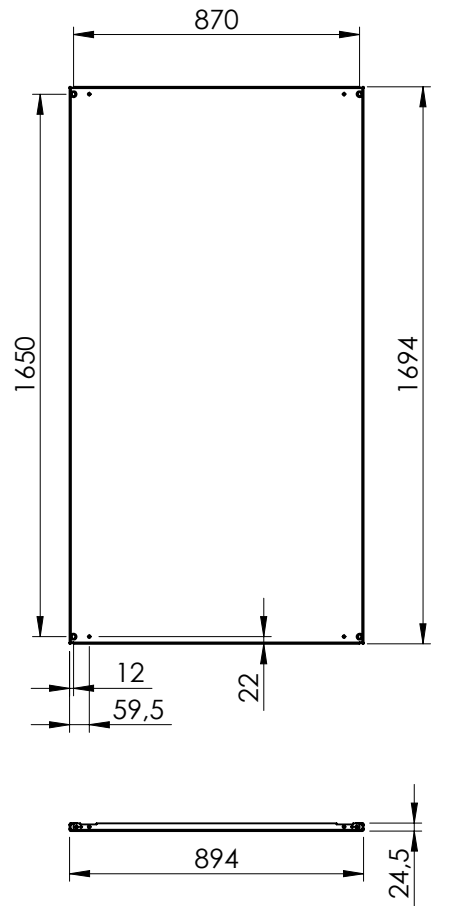

Front view

Side view

Sectional side view

SECTION A-A

Inside door view

Mounting plate

Top view

Sectional top view (without bottom plates)

SECTION B-B

Drawn by : bvbura	Date: 02-11-2017	Finish : 240s pre-grained stainless steel	SCALE:1:23		
Checked by : mdrojo	Date: 02-11-2017				
Revision : 01					
		Floor Standing, Stainless steel compact version, Single door enclosure		Reference number : EKSS18104 EKSS18104-316	
		1800 mm x 1000 mm x 400 mm			A4
				Page 1/1	