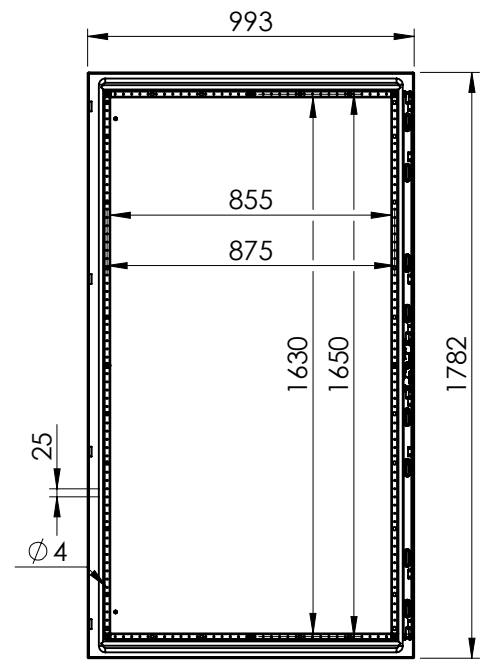

Front view

Side view

Sectional side view

SECTION A-A

Inside door view

Mounting plate

Top view

Sectional top view (without bottom plates)

SECTION B-B

Drawn by : bvbura	Date: 02-11-2017	Finish : 240s pre-grained stainless steel	SCALE:1:23		
Checked by : mdrojo	Date: 02-11-2017				
Revision : 01					
		Floor Standing, Stainless steel compact version, Single door enclosure		Reference number : EKSS18104 EKSS18104-316	
		1800 mm x 1000 mm x 400 mm			A4
				Page 1/1	