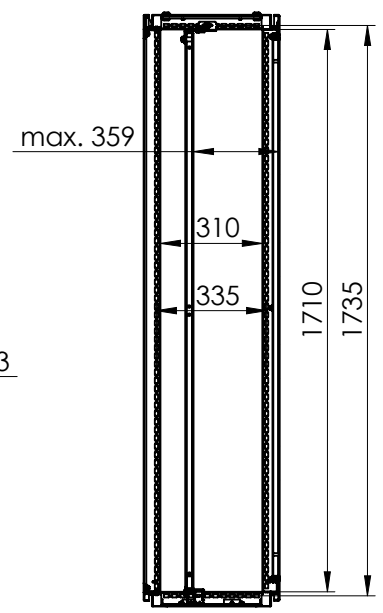

Front view

Side view

Sectional side view

SECTION A-A

Inside door view

Mounting plate

Top view

Sectional top view (without bottom plates)

SECTION B-B

Drawn by : bvbura	Date: 02-11-2017	Finish : 240s pre-grained stainless steel	SCALE:1:23		
Checked by : mdrojo	Date: 02-11-2017				
Revision : 01					
		Floor Standing, Stainless steel compact version, Single door enclosure		Reference number : EKSS18104 EKSS18104-316	
		1800 mm x 1000 mm x 400 mm			A4
				Page 1/1	