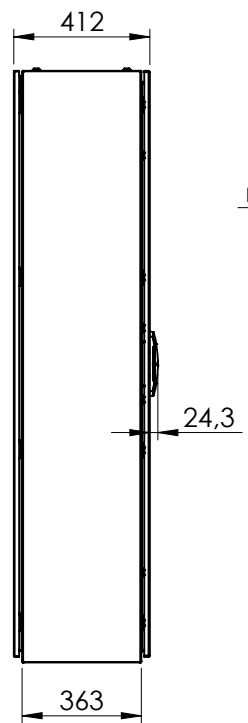

Front view

Side view

Sectional side view

SECTION A-A

Inside door view

Mounting plate

Top view

Sectional top view (without bottom plates)

SECTION B-B

Drawn by : bvbura	Date: 02-11-2017	Finish : 240s pre-grained stainless steel	SCALE:1:23		
Checked by : mdrojo	Date: 02-11-2017				
Revision : 01					
		Floor Standing, Stainless steel compact version, Single door enclosure		Reference number : EKSS18104 EKSS18104-316	
		1800 mm x 1000 mm x 400 mm			A4
				Page 1/1	