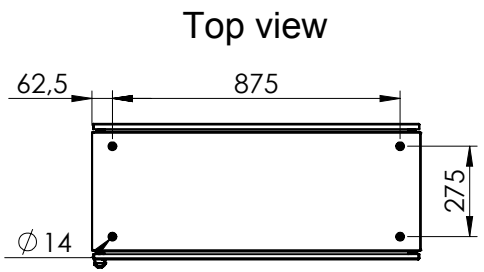

Front view

Side view

Sectional side view

SECTION A-A

Inside door view

Mounting plate

Top view

Sectional top view (without bottom plates)

SECTION B-B

Drawn by : bvbura	Date: 02-11-2017	Finish : 240s pre-grained stainless steel	SCALE:1:23		
Checked by : mdrojo	Date: 02-11-2017				
Revision : 01					
		Floor Standing, Stainless steel compact version, Single door enclosure		Reference number : EKSS18104 EKSS18104-316	
		1800 mm x 1000 mm x 400 mm			A4
				Page 1/1	