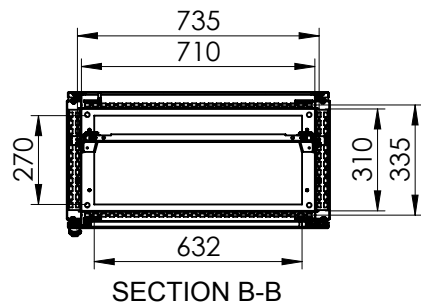

Top view

Sectional top view  
(without bottom plates)

SECTION B-B

Side view

Sectional side view

SECTION A-A

Inside door view

Mounting plate

Drawn by : bvbura	Date: 02-11-2017	Finish : 240s pre-grained stainless steel	SCALE:1:23		Reference number : <b>EKSS18084</b> <b>EKSS18084-316</b>	<b>A4</b>
Checked by : mdrojo	Date: 02-11-2017					
Revision : 01						
		Floor Standing, Stainless steel compact version, Single door enclosure		Reference number :		<b>A4</b>
		1800 mm x 800 mm x 400 mm		<b>EKSS18084-316</b>		
				Page 1/1		