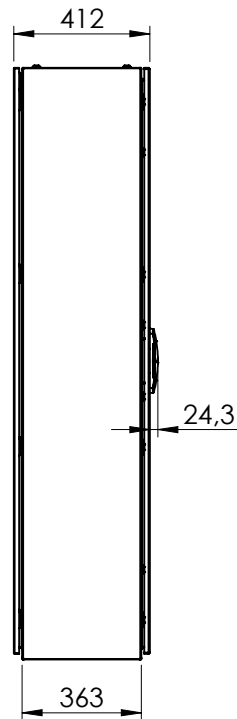

Top view

Sectional top view  
(without bottom plates)

SECTION B-B

Side view

Sectional side view

SECTION A-A

Inside door view

Mounting plate

Drawn by : bvbura	Date: 02-11-2017	Finish : 240s pre-grained stainless steel	SCALE:1:23		Reference number : <b>EKSS18084</b> <b>EKSS18084-316</b>	<b>A4</b>
Checked by : mdrojo	Date: 02-11-2017					
Revision : 01						
		Floor Standing, Stainless steel compact version, Single door enclosure		Reference number :		<b>A4</b>
		1800 mm x 800 mm x 400 mm		<b>EKSS18084-316</b>		
				Page 1/1		