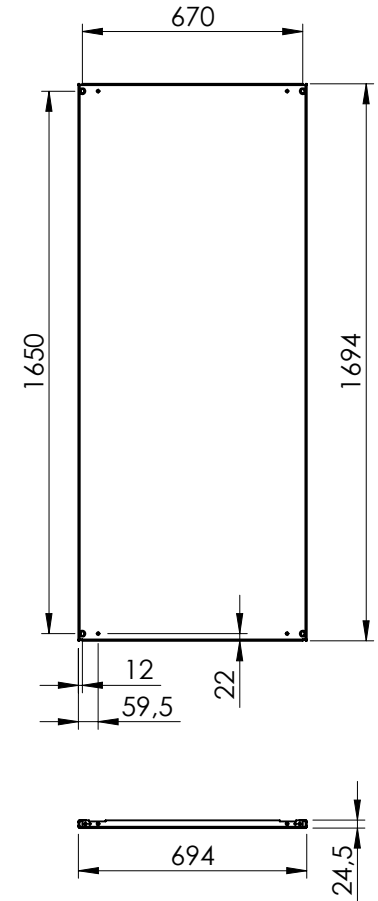

Top view

Sectional top view  
(without bottom plates)

SECTION B-B

Side view

Sectional side view

SECTION A-A

Inside door view

Mounting plate

Drawn by : bvbura	Date: 02-11-2017	Finish : 240s pre-grained stainless steel	SCALE:1:23		Reference number : <b>EKSS18084</b> <b>EKSS18084-316</b>	<b>A4</b>
Checked by : mdrojo	Date: 02-11-2017					
Revision : 01						
		Floor Standing, Stainless steel compact version, Single door enclosure		Reference number :		<b>A4</b>
		1800 mm x 800 mm x 400 mm		<b>EKSS18084-316</b>		
				Page 1/1		