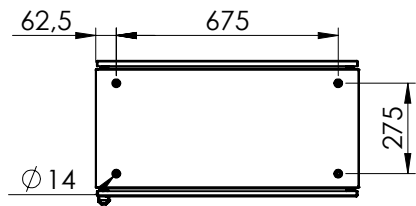

Top view

Sectional top view  
(without bottom plates)

SECTION B-B

Side view

Sectional side view

SECTION A-A

Inside door view

Mounting plate

Drawn by : bvbura	Date: 02-11-2017	Finish : 240s pre-grained stainless steel	SCALE:1:23		Reference number : <b>EKSS18084</b> <b>EKSS18084-316</b>	<b>A4</b>
Checked by : mdrojo	Date: 02-11-2017					
Revision : 01						
		Floor Standing, Stainless steel compact version, Single door enclosure		Reference number :		<b>A4</b>
		1800 mm x 800 mm x 400 mm		<b>EKSS18084-316</b>		
				Page 1/1		