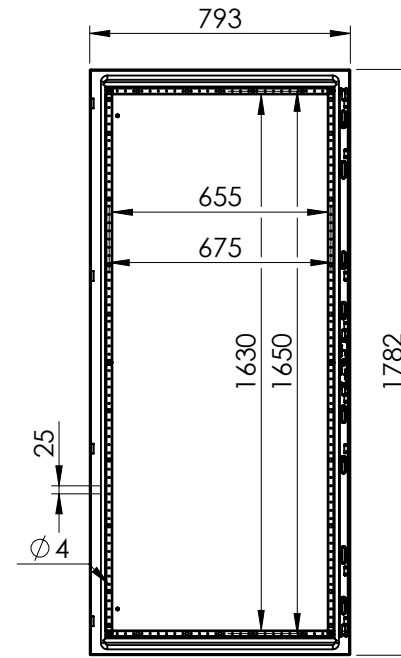

Top view

Sectional top view  
(without bottom plates)

SECTION B-B

Side view

Sectional side view

SECTION A-A

Inside door view

Mounting plate

Drawn by : bvbura	Date: 02-11-2017	Finish : 240s pre-grained stainless steel	SCALE:1:23		Reference number : <b>EKSS18084</b> <b>EKSS18084-316</b>	<b>A4</b>
Checked by : mdrojo	Date: 02-11-2017					
Revision : 01						
		Floor Standing, Stainless steel compact version, Single door enclosure		Reference number :		<b>A4</b>
		1800 mm x 800 mm x 400 mm		<b>EKSS18084-316</b>		
				Page 1/1		