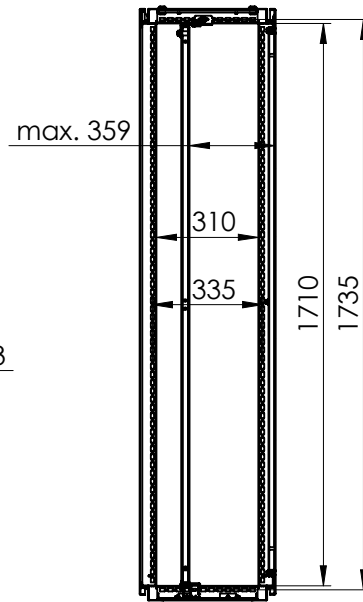

Top view

Sectional top view  
(without bottom plates)

SECTION B-B

Side view

Sectional side view

SECTION A-A

Inside door view

Mounting plate

Drawn by : bvbura	Date: 02-11-2017	Finish : 240s pre-grained stainless steel	SCALE:1:23		Reference number : <b>EKSS18084</b> <b>EKSS18084-316</b>	<b>A4</b>
Checked by : mdrojo	Date: 02-11-2017					
Revision : 01						
		Floor Standing, Stainless steel compact version, Single door enclosure		Reference number :		<b>A4</b>
		1800 mm x 800 mm x 400 mm		<b>EKSS18084-316</b>		
				Page 1/1		