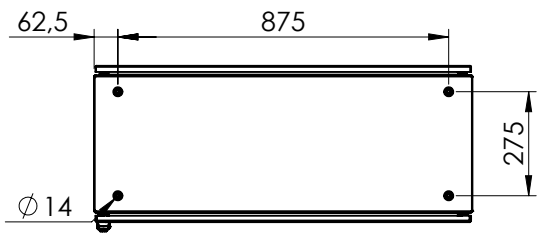

Top view

Sectional top view (without bottom plates)

Drawn by : bvbura	Date: 02-11-2017	Finish : 240s pre-grained stainless steel	SCALE:1:20
Checked by : mdrojo	Date: 02-11-2017		
Revision : 01			

Floor Standing, Stainless steel compact version,
Single door enclosure
1600 mm x 1000 mm x 400 mm