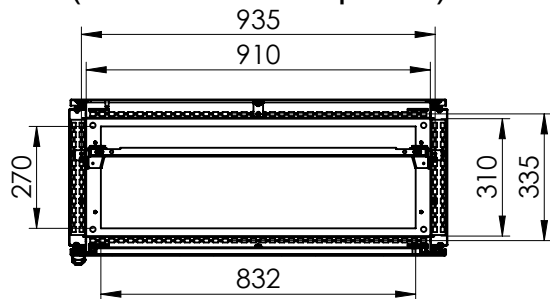

Top view

Sectional top view (without bottom plates)

Drawn by : bvbura	Date: 02-11-2017	Finish : 240s pre-grained stainless steel	SCALE:1:20
Checked by : mdrojo	Date: 02-11-2017		
Revision : 01			

Floor Standing, Stainless steel compact version,
Single door enclosure
1600 mm x 1000 mm x 400 mm

Reference number :
EKSS16104
EKSS16104-316

A4