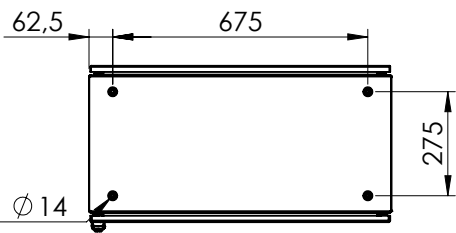

Top view

Sectional top view (without bottom plates)

SECTION A-A

SECTION B-B

Drawn by : bvbura	Date: 02-11-2017	Finish : 240s pre-grained stainless steel	SCALE:1:20
Checked by : mdrojo	Date: 02-11-2017		
Revision : 01			
		Floor Standing, Stainless steel compact version, Single door enclosure	Reference number : EKSS16084 EKSS16084-316
		1600 mm x 800 mm x 400 mm	