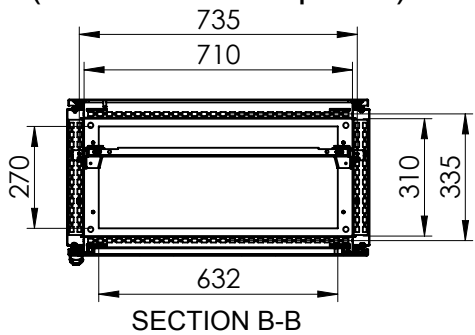

Top view

Sectional top view (without bottom plates)

SECTION A-A

SECTION B-B

Drawn by : bvbura	Date: 02-11-2017	Finish : 240s pre-grained stainless steel	SCALE:1:20
Checked by : mdrojo	Date: 02-11-2017		
Revision : 01			
		Floor Standing, Stainless steel compact version, Single door enclosure	Reference number : EKSS16084 EKSS16084-316
		1600 mm x 800 mm x 400 mm	