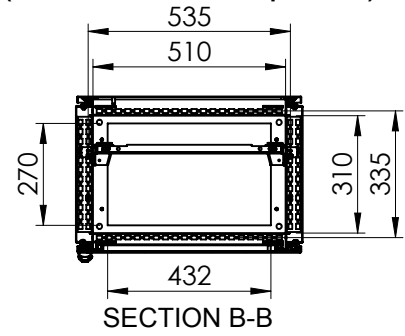

Sectional top view (without bottom plates)

Drawn by : bvbura	Date: 02-11-2017	Finish : 240s pre-grained stainless steel	SCALE:1:20
Checked by : mdrojo	Date: 02-11-2017		
Revision : 01			
		Floor Standing, Stainless steel compact version, Single door enclosure	Reference number : <b>EKSS16064</b> <b>EKSS16064-316</b>
		1600 mm x 600 mm x 400 mm	
			Page 1/1