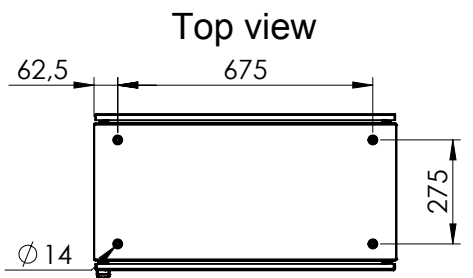

SECTION A-A

Sectional top view
(without bottom plates)

Drawn by : bvbura	Date: 02-11-2017	Finish : 240s pre-grained stainless steel	SCALE:1:20
Checked by : mdrojo	Date: 02-11-2017		
Revision : 01			

Floor Standing, Stainless steel compact version,
Single door enclosure
1400 mm x 800 mm x 400 mm