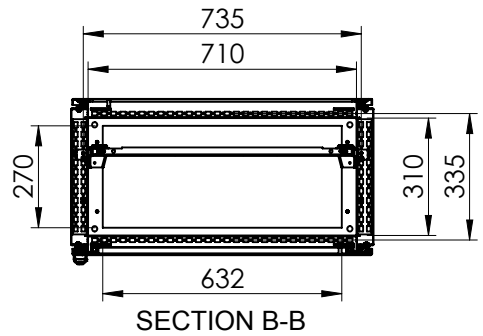

SECTION A-A

Sectional top view
(without bottom plates)

Drawn by : bvbura	Date: 02-11-2017	Finish : 240s pre-grained stainless steel	SCALE:1:20
Checked by : mdrojo	Date: 02-11-2017		
Revision : 01			

Floor Standing, Stainless steel compact version,
Single door enclosure
1400 mm x 800 mm x 400 mm

Reference number :
EKSS14084
EKSS14084-316

A4