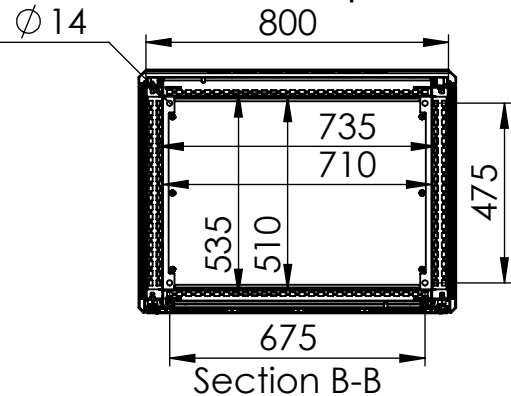

Bottom view

Front view

Side view

Sectional side view

Sectional top view

Drawn by : bvgрма	Date: 01-02-2013	Finish : RAL 7035	SCALE:1:20	General tolerances according to Norm ISO 2768-1		
Checked by : mderpu	Date : 01-02-2013					
Revision : 01				Fine	Medium	Coarse
		MultiCom compact double wall version, Aluminium floor standing enclosure		Reference number :		
		1200 mm x 800 mm x 600 mm		EKOM12086		A4
				Page 1/1		