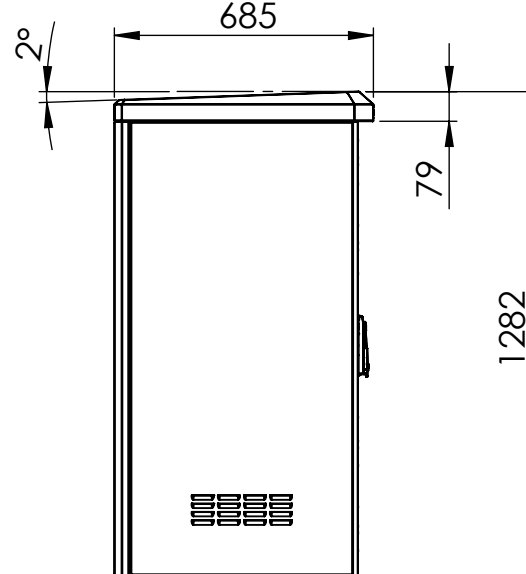

Bottom view

Front view

Side view

Sectional side view

Sectional top view

Drawn by : bvgрма	Date: 01-02-2013	Finish : RAL 7035	SCALE:1:20	General tolerances according to Norm ISO 2768-1		
Checked by : mderpu	Date : 01-02-2013					
Revision : 01				Fine	Medium	Coarse
		MultiCom compact double wall version, Aluminium floor standing enclosure		Reference number :		
		1200 mm x 800 mm x 600 mm		EKOM12086		A4
				Page 1/1		