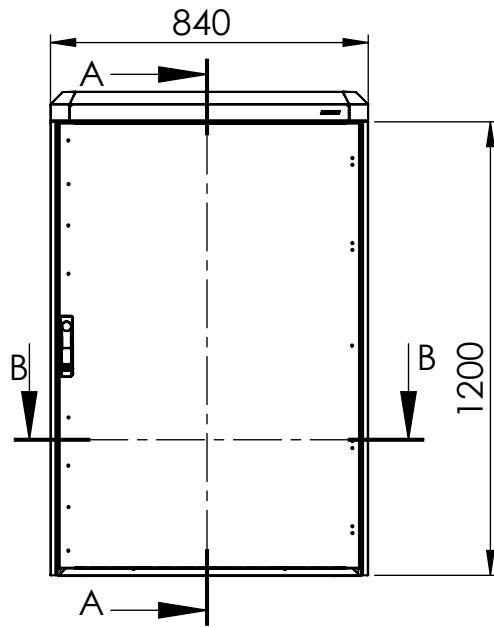

Bottom view

Front view

Side view

Sectional side view

Sectional top view

Drawn by : bvgрма	Date: 01-02-2013	Finish : RAL 7035	SCALE:1:20	General tolerances according to Norm ISO 2768-1		
Checked by : mderpu	Date : 01-02-2013					
Revision : 01				Fine	Medium	Coarse
		MultiCom compact double wall version, Aluminium floor standing enclosure		Reference number :		
		1200 mm x 800 mm x 600 mm		EKOM12086		A4
				Page 1/1		