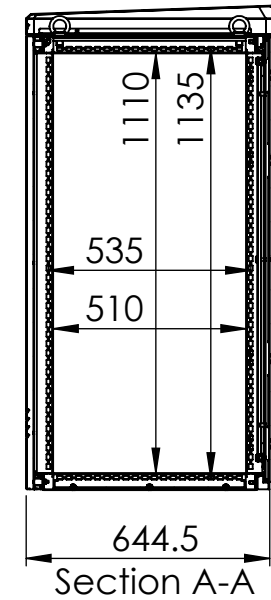

Bottom view

Front view

Side view

Sectional side view

Sectional top view

Drawn by : bvgрма	Date: 01-02-2013	Finish : RAL 7035	SCALE:1:20	General tolerances according to Norm ISO 2768-1		
Checked by : mderpu	Date : 01-02-2013					
Revision : 01				Fine	Medium	Coarse
		MultiCom compact double wall version, Aluminium floor standing enclosure		Reference number :		
		1200 mm x 800 mm x 600 mm		EKOM12086		A4
				Page 1/1		