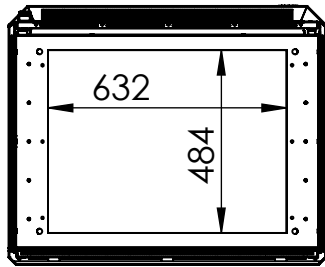

Bottom view

Front view

Side view

Sectional side view

Sectional top view

Drawn by : bvgрма	Date: 01-02-2013	Finish : RAL 7035	SCALE:1:20	General tolerances according to Norm ISO 2768-1		
Checked by : mderpu	Date : 01-02-2013					
Revision : 01				Fine	Medium	Coarse
		MultiCom compact double wall version, Aluminium floor standing enclosure		Reference number :		
		1200 mm x 800 mm x 600 mm		EKOM12086		A4
				Page 1/1		