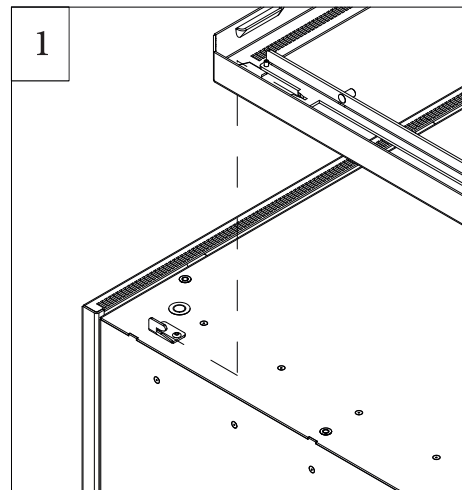

Floor standing enclosures Aluminum single/double wall compact version

MOUNTING INSTRUCTIONS

9885-0398-27 REV.2

Pic.	Qty.
 M6x6	2

Pic.		Qty.
	M6x16	16
	M6	4
	M6	6

Pic.		Qty.
	M6x10	1
	M6	4
	4.2x16	2

Pic.	Qty.
 M6x16	32