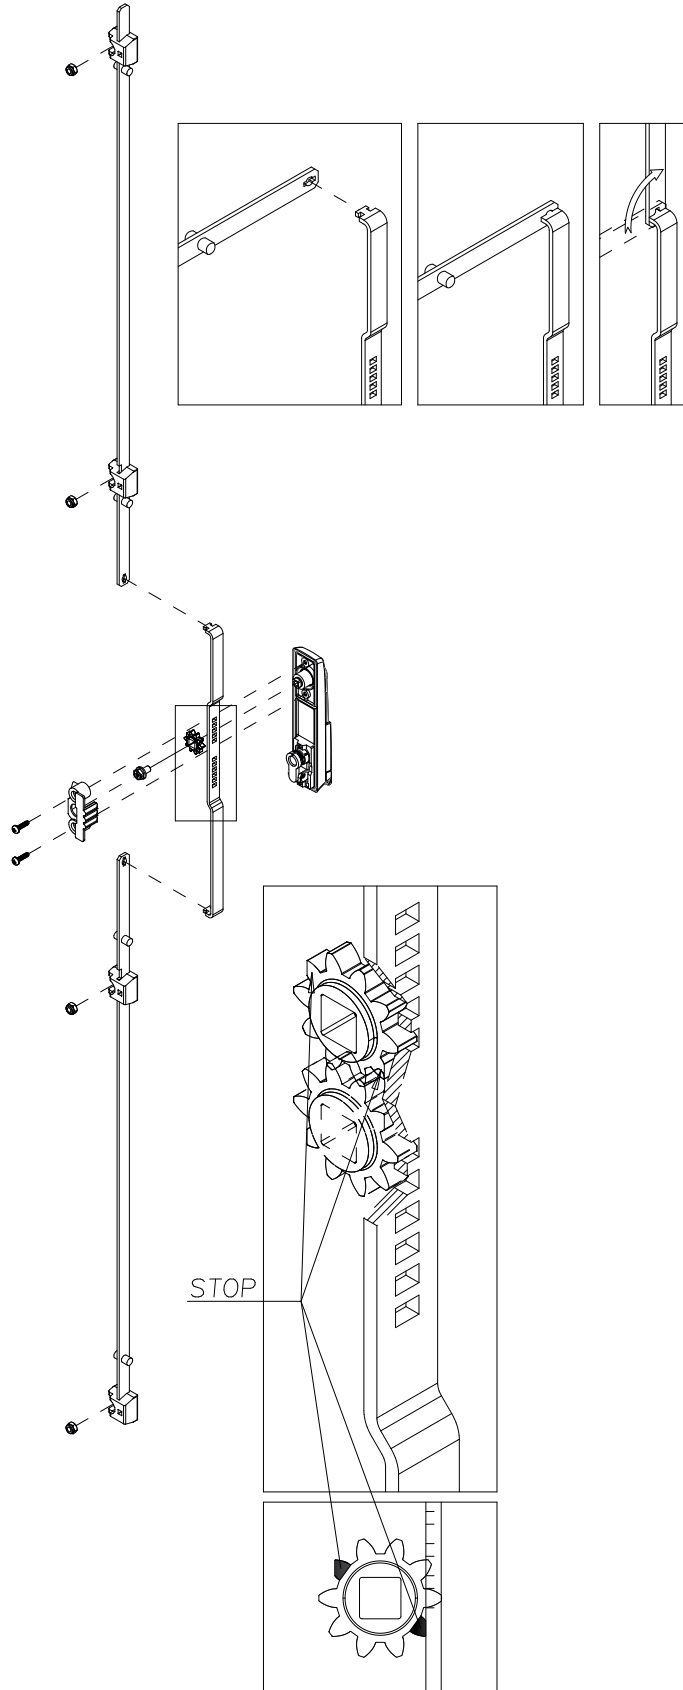

Floor standing enclosures Aluminum single/double wall compact version

MOUNTING INSTRUCTIONS

9885-0398-27 REV.2

Pic.	Qty.
 M6x6	2

Pic.		Qty.
	M6x16	16
	M6	4
	M6	6

Pic.		Qty.
	M6x10	1
	M6	4
	4.2x16	2

Pic.	Qty.
 M6x16	32

Pic.		Qty.
	M6x10	1
	M6	4
	4.2x16	2

Pic.	Qty.
	6

Pic.	Qty.
 M6x6	2

Pic.	Qty.
 M6x6	9

Pic.		Qty.
	M6	2
	M10x16	4
	M10	4

Pic.	Qty.
M8x16	2
M6	2
M8x16	2
M6x12	2

$F > 1000N$

$F \leq 1000N$

Pic.	Qty.
 M5x10	32

Pic.		Qty.
	M8x25	3
	M8	4
	M8	3
	M8	5
	M8	2
	M8	2

Pic.	Qty.
 M12	4