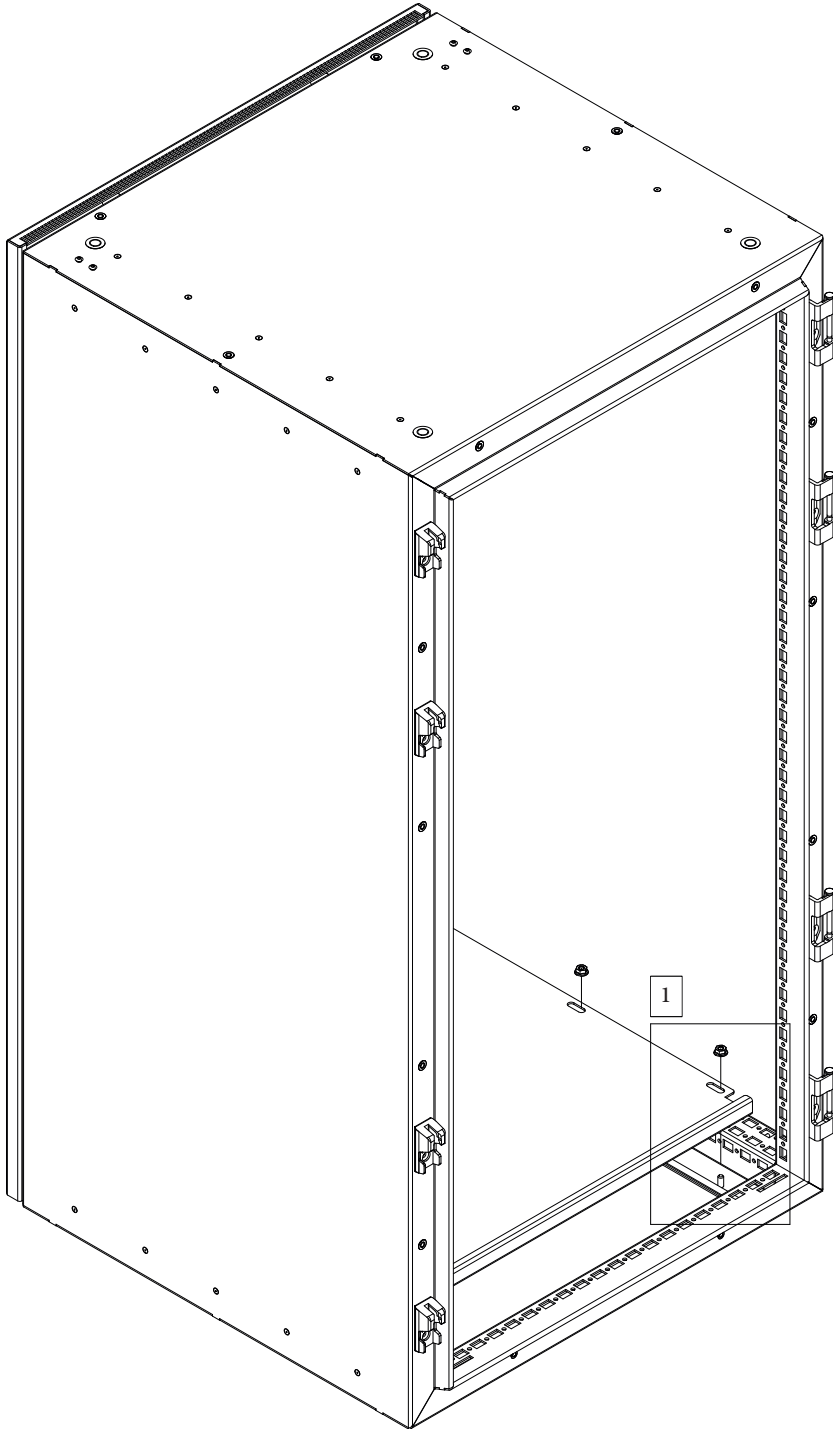

Floor standing enclosures Aluminum single/double wall compact version

MOUNTING INSTRUCTIONS

9885-0398-27 REV.2

Pic.	Qty.
 M6x6	2

Pic.		Qty.
	M6x16	16
	M6	4
	M6	6

Pic.		Qty.
	M6x10	1
	M6	4
	4.2x16	2

Pic.	Qty.
 M6x16	32

Pic.		Qty.
	M6x10	1
	M6	4
	4.2x16	2

Pic.	Qty.
	6

Pic.	Qty.
 M6x6	2

Pic.	Qty.
 M6x6	9

Pic.		Qty.
	M6	2
	M10x16	4
	M10	4

Pic.	Qty.
M8x16	2
M6	2
M8x16	2
M6x12	2

$F > 1000N$

$F \leq 1000N$

Pic.	Qty.
 M5x10	32

Pic.		Qty.
	M8x25	3
	M8	4
	M8	3
	M8	5
	M8	2
	M8	2

Pic.	Qty.
 M12	4