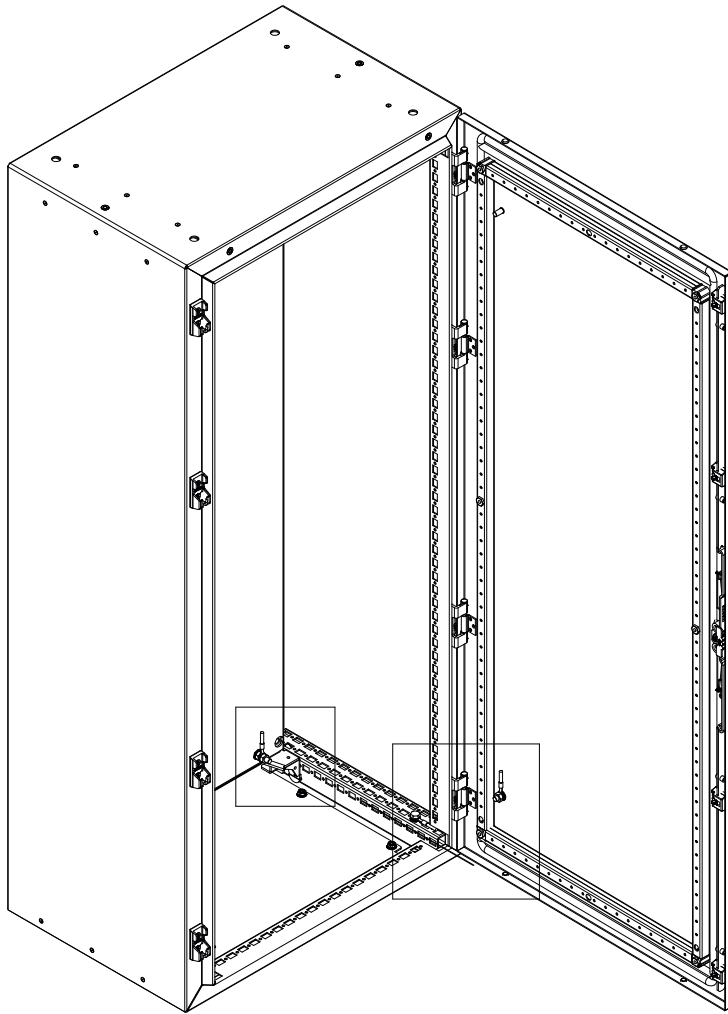

Floor standing enclosures Aluminum single/double wall compact version

MOUNTING INSTRUCTIONS

9885-0398-27 REV.2

Pic.	Qty.
 M6x6	2

Pic.		Qty.
	M6x16	16
	M6	4
	M6	6

Pic.		Qty.
	M6x10	1
	M6	4
	4.2x16	2

Pic.	Qty.
 M6x16	32

Pic.	Qty.
 M5x10	32

Pic.		Qty.
	M8x25	3
	M8	4
	M8	3
	M8	5
	M8	2
	M8	2

Pic.	Qty.
 M12	4