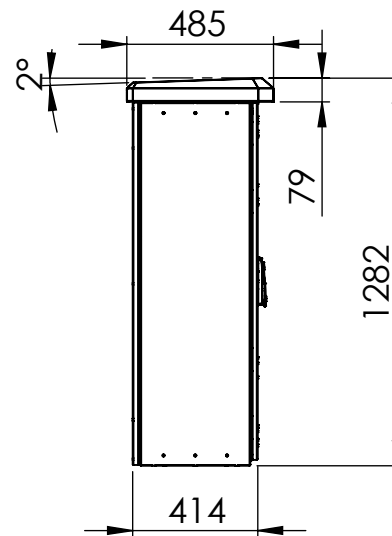

Bottom view

Front view

Side view

Sectional side view

SECTION A-A

Sectional top view

SECTION B-B

Drawn by : bvgрма	Date: 04-02-2013	Finish : RAL 7035	SCALE:1:25	General tolerances according to Norm ISO 2768-1		
Checked by : mderpu	Date : 04-02-2013					
Revision : 01				Fine	Medium	Coarse
		MultiCom compact single wall version, Aluminium floor standing enclosure		Reference number :		
		1200 mm x 1200 mm x 400 mm		EKOM12124-SW		
				Page 1/1		

A4