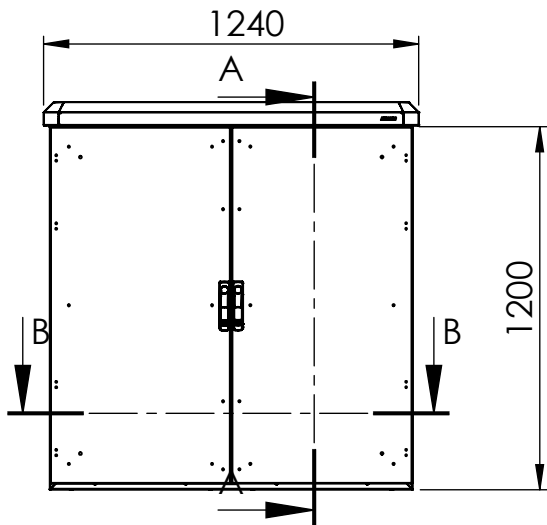

Bottom view

Front view

Side view

Sectional side view

SECTION A-A

Sectional top view

SECTION B-B

Drawn by : bvgрма	Date: 04-02-2013	Finish : RAL 7035	SCALE:1:25	General tolerances according to Norm ISO 2768-1		
Checked by : mderpu	Date : 04-02-2013					
Revision : 01				Fine	Medium	Coarse
		MultiCom compact single wall version, Aluminium floor standing enclosure		Reference number :		
		1200 mm x 1200 mm x 400 mm		EKOM12124-SW		
				Page 1/1		