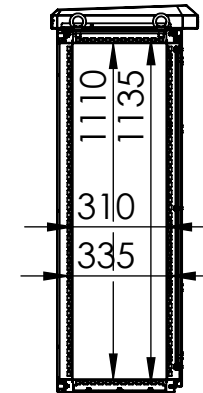

Bottom view

Front view

Side view

Sectional side view

SECTION A-A

Sectional top view

SECTION B-B

Drawn by : bvgрма	Date: 04-02-2013	Finish : RAL 7035	SCALE:1:25	General tolerances according to Norm ISO 2768-1		
Checked by : mderpu	Date : 04-02-2013					
Revision : 01				Fine	Medium	Coarse
		MultiCom compact single wall version, Aluminium floor standing enclosure		Reference number :		
		1200 mm x 1200 mm x 400 mm		EKOM12124-SW		
				Page 1/1		

A4