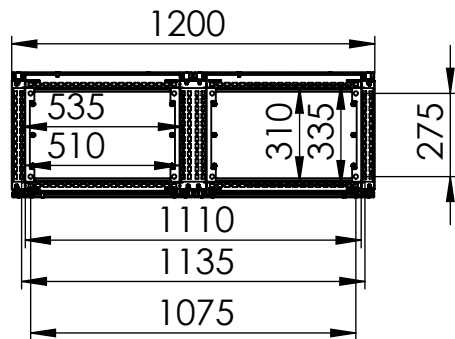

Bottom view

Front view

Side view

Sectional side view

SECTION A-A

Sectional top view

SECTION B-B

Drawn by : bvgрма	Date: 04-02-2013	Finish : RAL 7035	SCALE:1:25	General tolerances according to Norm ISO 2768-1		
Checked by : mderpu	Date : 04-02-2013					
Revision : 01				Fine	Medium	Coarse
		MultiCom compact single wall version, Aluminium floor standing enclosure		Reference number :		
		1200 mm x 1200 mm x 400 mm		EKOM12124-SW		
				Page 1/1		

A4