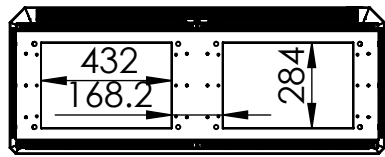

Bottom view

Front view

Side view

Sectional side view

SECTION A-A

Sectional top view

SECTION B-B

Drawn by : bvgрма	Date: 04-02-2013	Finish : RAL 7035	SCALE:1:25	General tolerances according to Norm ISO 2768-1		
Checked by : mderpu	Date : 04-02-2013					
Revision : 01				Fine	Medium	Coarse
		MultiCom compact single wall version, Aluminium floor standing enclosure		Reference number :		
		1200 mm x 1200 mm x 400 mm		EKOM12124-SW		
				Page 1/1		