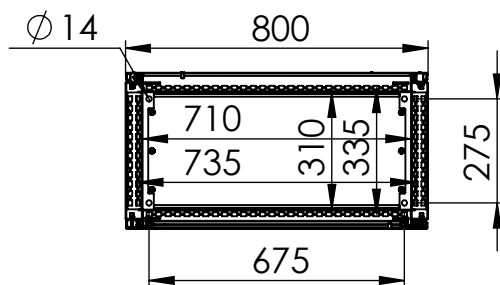

Bottom view

Front view

Side view

Sectional side view

Sectional top view

Section B-B

Section A-A

Drawn by : bvgрма	Date: 04-02-2013	Finish : RAL 7035	SCALE:1:20	General tolerances according to Norm ISO 2768-1		
Checked by : mderpu	Date : 04-02-2013					
Revision : 01				Fine	Medium	Coarse
		MultiCom compact single wall version, Aluminium floor standing enclosure		Reference number :		
		1200 mm x 800 mm x 400 mm		EKOM12084-SW		A4
				Page 1/1		