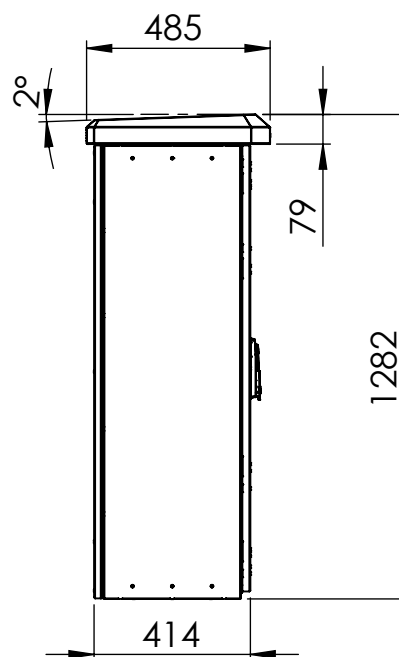

Bottom view

Front view

Side view

Sectional side view

Sectional top view

Section B-B

Section A-A

Drawn by : bvgрма	Date: 04-02-2013	Finish : RAL 7035	SCALE:1:20	General tolerances according to Norm ISO 2768-1		
Checked by : mderpu	Date : 04-02-2013					
Revision : 01				Fine	Medium	Coarse
		MultiCom compact single wall version, Aluminium floor standing enclosure		Reference number :		
		1200 mm x 800 mm x 400 mm		EKOM12084-SW		A4
				Page 1/1		