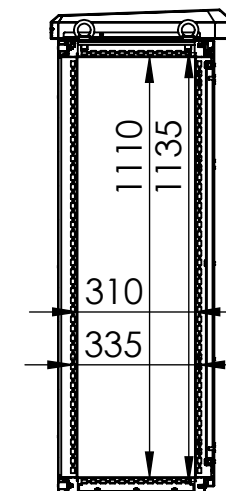

Bottom view

Front view

Side view

Sectional side view

Sectional top view

Section B-B

Section A-A

Drawn by : bvgрма	Date: 04-02-2013	Finish : RAL 7035	SCALE:1:20	General tolerances according to Norm ISO 2768-1		
Checked by : mderpu	Date : 04-02-2013					
Revision : 01				Fine	Medium	Coarse
		MultiCom compact single wall version, Aluminium floor standing enclosure		Reference number :		
		1200 mm x 800 mm x 400 mm		EKOM12084-SW		A4
				Page 1/1		