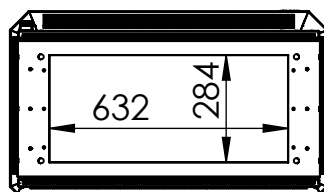

Bottom view

Front view

Side view

Sectional side view

Sectional top view

Section B-B

Section A-A

Drawn by : bvgрма	Date: 04-02-2013	Finish : RAL 7035	SCALE:1:20	General tolerances according to Norm ISO 2768-1		
Checked by : mderpu	Date : 04-02-2013					
Revision : 01				Fine	Medium	Coarse
		MultiCom compact single wall version, Aluminium floor standing enclosure		Reference number :		
		1200 mm x 800 mm x 400 mm		EKOM12084-SW		A4
				Page 1/1		