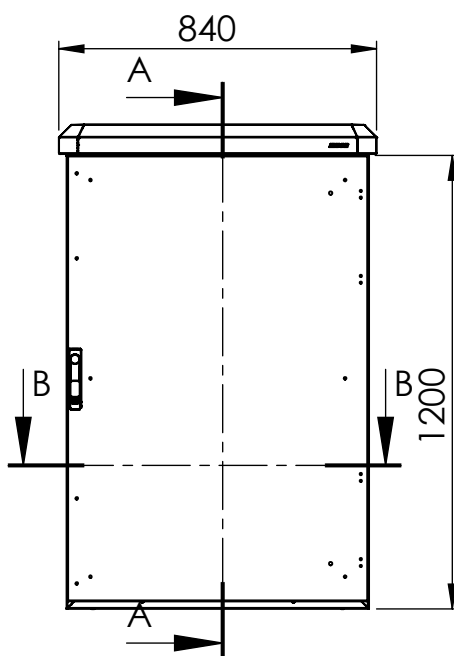

Bottom view

Front view

Side view

Sectional side view

Sectional top view

Section B-B

Section A-A

Drawn by : bvgрма	Date: 04-02-2013	Finish : RAL 7035	SCALE:1:20	General tolerances according to Norm ISO 2768-1		
Checked by : mderpu	Date : 04-02-2013					
Revision : 01				Fine	Medium	Coarse
		MultiCom compact single wall version, Aluminium floor standing enclosure		Reference number :		
		1200 mm x 800 mm x 400 mm		EKOM12084-SW		A4
				Page 1/1		