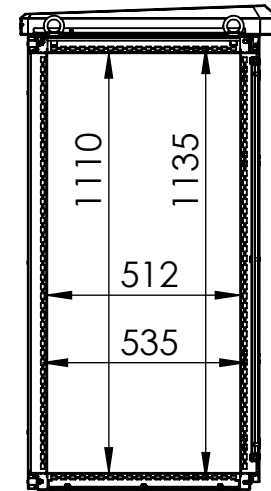

Bottom view

Front view

Side view

Sectional side view

Sectional top view

Section A-A

Drawn by : bvgрма	Date: 04-02-2013	Finish : RAL 7035	SCALE:1:20	General tolerances according to Norm ISO 2768-1		
Checked by : mderpu	Date : 04-02-2013					
Revision : 01				Fine	Medium	Coarse
		MultiCom compact single wall version, Aluminium floor standing enclosure		Reference number :		
		1200 mm x 600 mm x 600 mm		EKOM12066-SW		A4
				Page 1/1		