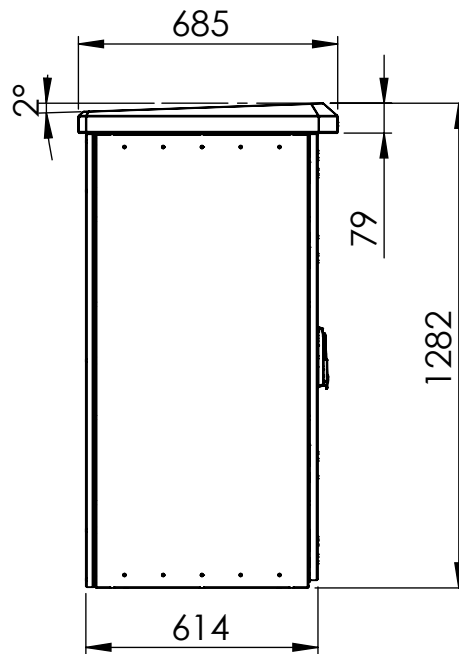

Bottom view

Front view

Side view

Sectional side view

Sectional top view

Section A-A

Drawn by : bvgрма	Date: 04-02-2013	Finish : RAL 7035	SCALE:1:20	General tolerances according to Norm ISO 2768-1		
Checked by : mderpu	Date : 04-02-2013					
Revision : 01				Fine	Medium	Coarse
		MultiCom compact single wall version, Aluminium floor standing enclosure		Reference number :		
		1200 mm x 600 mm x 600 mm		EKOM12066-SW		A4
				Page 1/1		