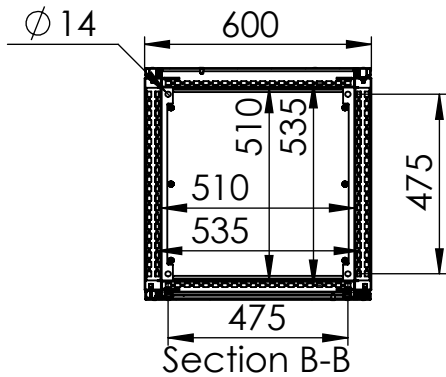

Bottom view

Front view

Side view

Sectional side view

Sectional top view

Section A-A

Drawn by : bvgрма	Date: 04-02-2013	Finish : RAL 7035	SCALE:1:20	General tolerances according to Norm ISO 2768-1		
Checked by : mderpu	Date : 04-02-2013					
Revision : 01				Fine	Medium	Coarse
		MultiCom compact single wall version, Aluminium floor standing enclosure		Reference number :		
		1200 mm x 600 mm x 600 mm		EKOM12066-SW		A4
				Page 1/1		