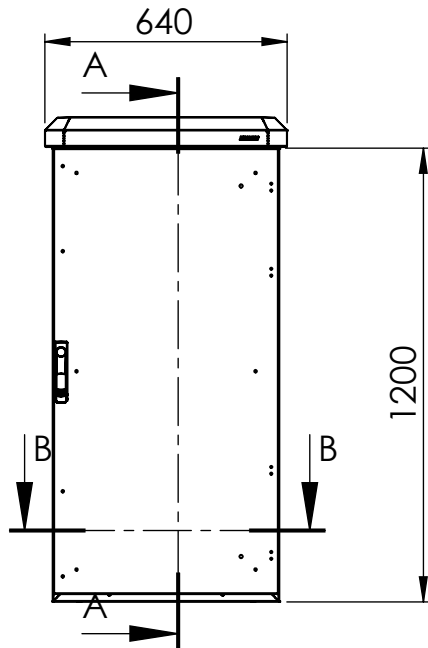

Bottom view

Front view

Side view

Sectional side view

Sectional top view

Section A-A

Drawn by : bvgрма	Date: 04-02-2013	Finish : RAL 7035	SCALE:1:20	General tolerances according to Norm ISO 2768-1		
Checked by : mderpu	Date : 04-02-2013					
Revision : 01				Fine	Medium	Coarse
		MultiCom compact single wall version, Aluminium floor standing enclosure		Reference number :		
		1200 mm x 600 mm x 600 mm		EKOM12066-SW		A4
				Page 1/1		