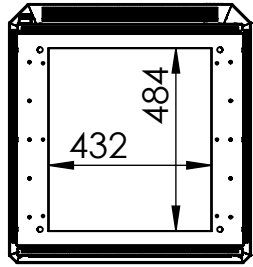

Bottom view

Front view

Side view

Sectional side view

Sectional top view

Section A-A

Drawn by : bvgрма	Date: 04-02-2013	Finish : RAL 7035	SCALE:1:20	General tolerances according to Norm ISO 2768-1		
Checked by : mderpu	Date : 04-02-2013					
Revision : 01				Fine	Medium	Coarse
		MultiCom compact single wall version, Aluminium floor standing enclosure		Reference number :		
		1200 mm x 600 mm x 600 mm		EKOM12066-SW		A4
				Page 1/1		