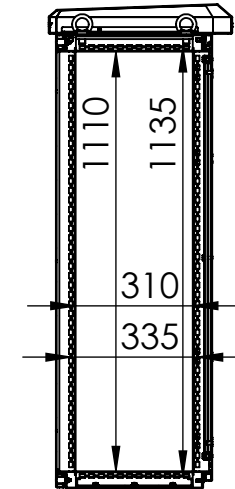

Bottom view

Front view

Side view

Sectional side view

Sectional top view

Section A-A

Drawn by : bvgрма	Date: 04-02-2013	Finish : RAL 7035	SCALE:1:20	General tolerances according to Norm ISO 2768-1		
Checked by : mderpu	Date : 04-02-2013					
Revision : 01				Fine	Medium	Coarse
		MultiCom compact single wall version, Aluminium floor standing enclosure		Reference number :		
		1200 mm x 600 mm x 400 mm		EKOM12064-SW		A4
				Page 1/1		