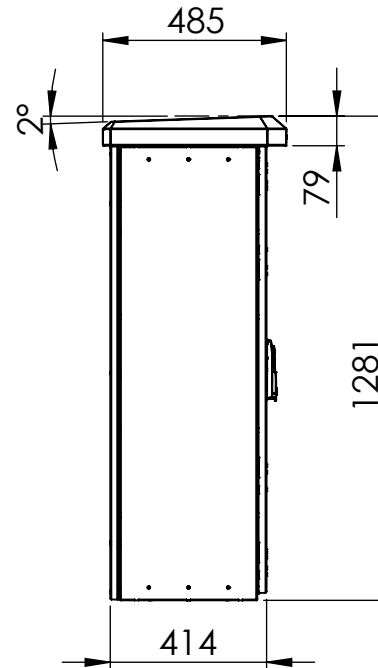

Bottom view

Front view

Side view

Sectional side view

Sectional top view

Section A-A

Drawn by : bvgрма	Date: 04-02-2013	Finish : RAL 7035	SCALE:1:20	General tolerances according to Norm ISO 2768-1		
Checked by : mderpu	Date : 04-02-2013					
Revision : 01				Fine	Medium	Coarse
		MultiCom compact single wall version, Aluminium floor standing enclosure		Reference number :		
		1200 mm x 600 mm x 400 mm		EKOM12064-SW		A4
				Page 1/1		