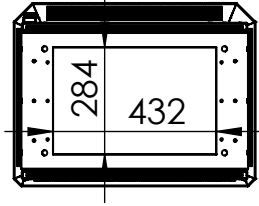

Bottom view

Front view

Side view

Sectional side view

Sectional top view

Section A-A

Drawn by : bvgрма	Date: 04-02-2013	Finish : RAL 7035	SCALE:1:20	General tolerances according to Norm ISO 2768-1		
Checked by : mderpu	Date : 04-02-2013					
Revision : 01				Fine	Medium	Coarse
		MultiCom compact single wall version, Aluminium floor standing enclosure		Reference number :		
		1200 mm x 600 mm x 400 mm		EKOM12064-SW		A4
				Page 1/1		