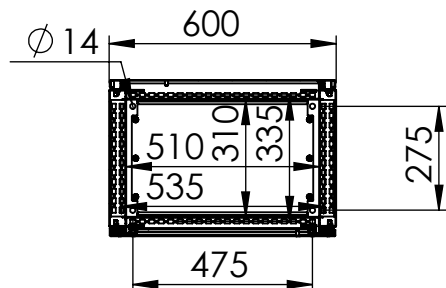

Bottom view

Front view

Side view

Sectional side view

Sectional top view

Section A-A

Drawn by : bvgрма	Date: 04-02-2013	Finish : RAL 7035	SCALE:1:20	General tolerances according to Norm ISO 2768-1		
Checked by : mderpu	Date : 04-02-2013					
Revision : 01				Fine	Medium	Coarse
		MultiCom compact single wall version, Aluminium floor standing enclosure		Reference number :		
		1200 mm x 600 mm x 400 mm		EKOM12064-SW		A4
				Page 1/1		