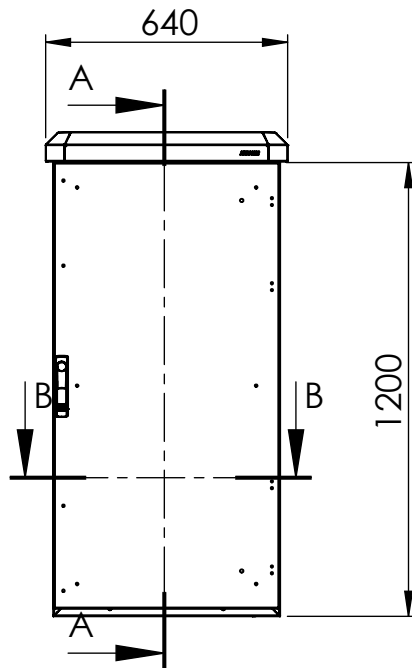

Bottom view

Front view

Side view

Sectional side view

Sectional top view

Section A-A

Drawn by : bvgрма	Date: 04-02-2013	Finish : RAL 7035	SCALE:1:20	General tolerances according to Norm ISO 2768-1		
Checked by : mderpu	Date : 04-02-2013					
Revision : 01				Fine	Medium	Coarse
		MultiCom compact single wall version, Aluminium floor standing enclosure		Reference number :		
		1200 mm x 600 mm x 400 mm		EKOM12064-SW		A4
				Page 1/1		