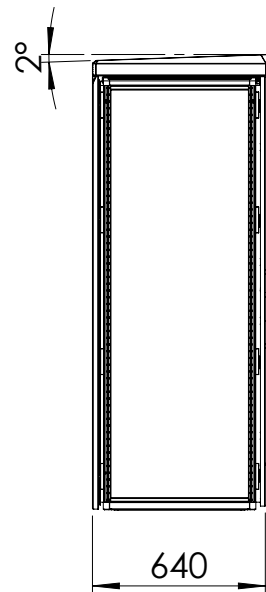

Bottom view

Front view

Side view

Sectional side view

SECTION A-A

Sectional top view
(without bottom plates)

SECTION B-B

Drawn by : bvduda1	Date: 26-10-2017	Finish: RAL 7035	SCALE:1:28	General tolerances according to Norm ISO 2768-1
Checked by : roreja	Date: 26-10-2017			
Revision : 01				
		Combinable, single door, aluminium floor standing outdoor enclosure		Reference number :
		1600 mm x 800 mm x 600 mm		
				A4
				Page 1/1