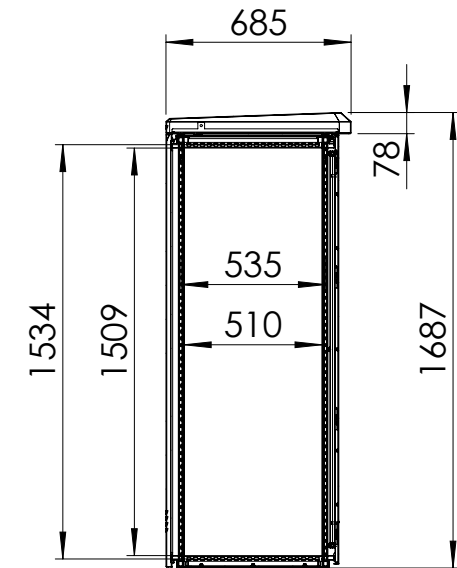

Bottom view

Front view

Side view

Sectional side view

SECTION A-A

Sectional top view
(without bottom plates)

SECTION B-B

Drawn by : bvduda1	Date: 26-10-2017	Finish: RAL 7035	SCALE:1:28	General tolerances according to Norm ISO 2768-1
Checked by : roreja	Date: 26-10-2017			
Revision : 01				
		Combinable, single door, aluminium floor standing outdoor enclosure		Reference number :
		1600 mm x 800 mm x 600 mm		
				A4
				Page 1/1