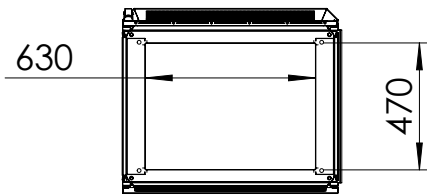

Bottom view

Front view

Side view

Sectional side view

SECTION A-A

Sectional top view
(without bottom plates)

SECTION B-B

Drawn by : bvduda1	Date: 26-10-2017	Finish: RAL 7035	SCALE:1:28	General tolerances according to Norm ISO 2768-1
Checked by : roreja	Date: 26-10-2017			
Revision : 01				
		Combinable, single door, aluminium floor standing outdoor enclosure		Reference number :
		1600 mm x 800 mm x 600 mm		
				A4
				Page 1/1