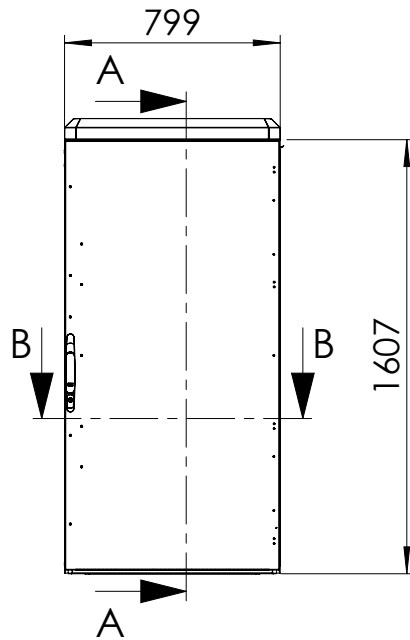

Bottom view

Front view

Side view

Sectional side view

SECTION A-A

Sectional top view
(without bottom plates)

SECTION B-B

Drawn by : bvduda1	Date: 26-10-2017	Finish: RAL 7035	SCALE:1:28	General tolerances according to Norm ISO 2768-1
Checked by : roreja	Date: 26-10-2017			
Revision : 01				
		Combinable, single door, aluminium floor standing outdoor enclosure		Reference number :
		1600 mm x 800 mm x 600 mm		
				A4
				Page 1/1