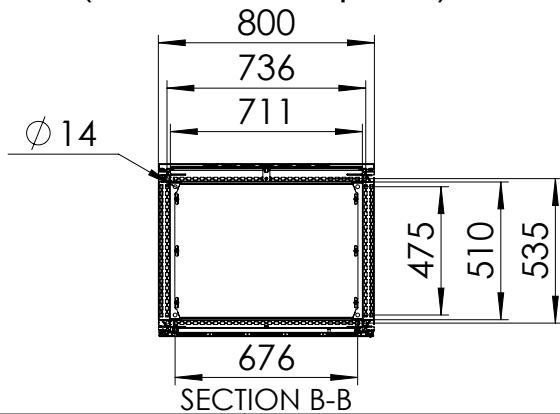

Bottom view

Front view

Side view

Sectional side view

SECTION A-A

Sectional top view
(without bottom plates)

SECTION B-B

Drawn by : bvduda1	Date: 26-10-2017	Finish: RAL 7035	SCALE:1:28	General tolerances according to Norm ISO 2768-1
Checked by : roreja	Date: 26-10-2017			
Revision : 01				
		Combinable, single door, aluminium floor standing outdoor enclosure		Reference number :
		1600 mm x 800 mm x 600 mm		
				A4
				Page 1/1