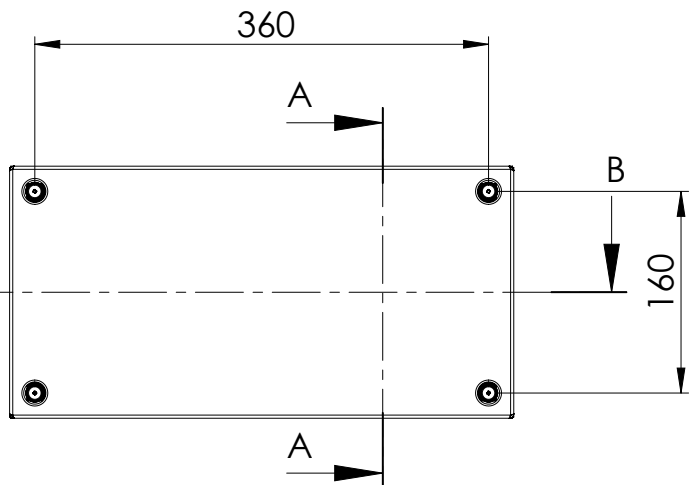

Bottom view

Front view

Sectional side view

Rear view

Sectional top view

Section A-A

Section B-B

Drawn by : bvgрма	Date: 25-01-2013	Finish : 240s Pre grained Stainless steel	SCALE:1:6	General tolerances according to Norm ISO 2768-1		
Checked by : mderpu	Date : 25-01-2013					
Revision : 01				Fine	Medium	Coarse
		Stainless steel terminal box		Reference number : SSTB204008 SSTB204008-316		A4
		200 mm x 400 mm x 80 mm				
					Page 1/1	