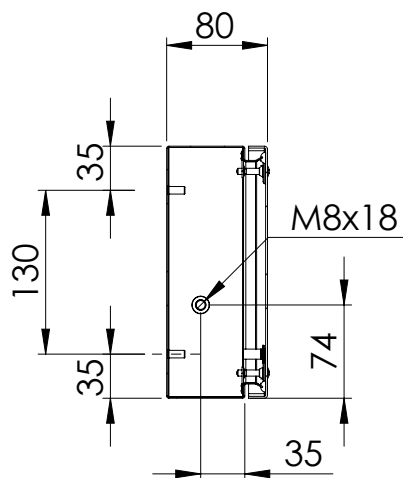

Bottom view

Front view

Sectional side view

Rear view

Sectional top view

Section A-A

Section B-B

Drawn by : bvgрма	Date: 25-01-2013	Finish : 240s Pre grained Stainless steel	SCALE:1:6	General tolerances according to Norm ISO 2768-1		
Checked by : mderpu	Date : 25-01-2013					
Revision : 01				Fine	Medium	Coarse
		Stainless steel terminal box		Reference number : SSTB204008 SSTB204008-316		A4
		200 mm x 400 mm x 80 mm				
					Page 1/1	