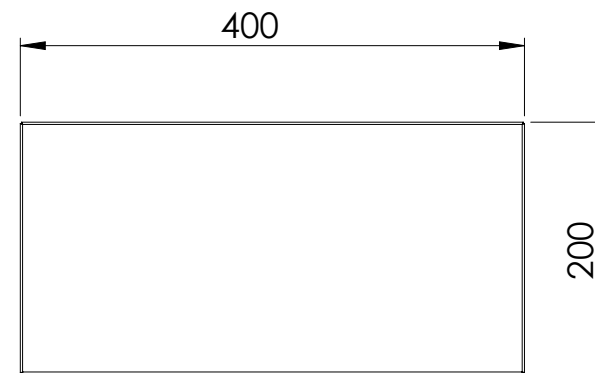

Bottom view

Front view

Sectional side view

Rear view

Sectional top view

Section A-A

Section B-B

Drawn by : bvgрма	Date: 25-01-2013	Finish : 240s Pre grained Stainless steel	SCALE:1:6	General tolerances according to Norm ISO 2768-1		
Checked by : mderpu	Date : 25-01-2013					
Revision : 01				Fine	Medium	Coarse
		Stainless steel terminal box		Reference number : SSTB204008 SSTB204008-316		A4
		200 mm x 400 mm x 80 mm				
					Page 1/1	