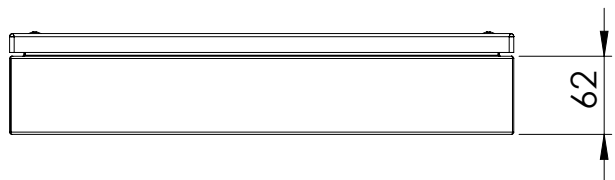

Bottom view

Front view

Sectional side view

Rear view

Sectional top view

Section A-A

Section B-B

Drawn by : bvgрма	Date: 25-01-2013	Finish : 240s Pre grained Stainless steel	SCALE:1:6	General tolerances according to Norm ISO 2768-1		
Checked by : mderpu	Date : 25-01-2013					
Revision : 01				Fine	Medium	Coarse
		Stainless steel terminal box		Reference number : SSTB204008 SSTB204008-316		A4
		200 mm x 400 mm x 80 mm				
					Page 1/1	