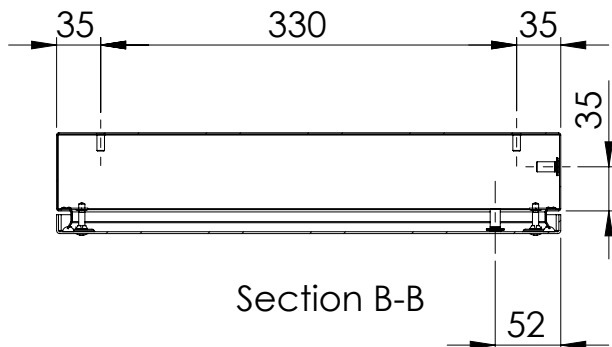

Bottom view

Front view

Sectional side view

Rear view

Sectional top view

Section A-A

Section B-B

Drawn by : bvgрма	Date: 25-01-2013	Finish : 240s Pre grained Stainless steel	SCALE:1:6	General tolerances according to Norm ISO 2768-1		
Checked by : mderpu	Date : 25-01-2013					
Revision : 01				Fine	Medium	Coarse
		Stainless steel terminal box		Reference number : SSTB204008 SSTB204008-316		A4
		200 mm x 400 mm x 80 mm				
					Page 1/1	