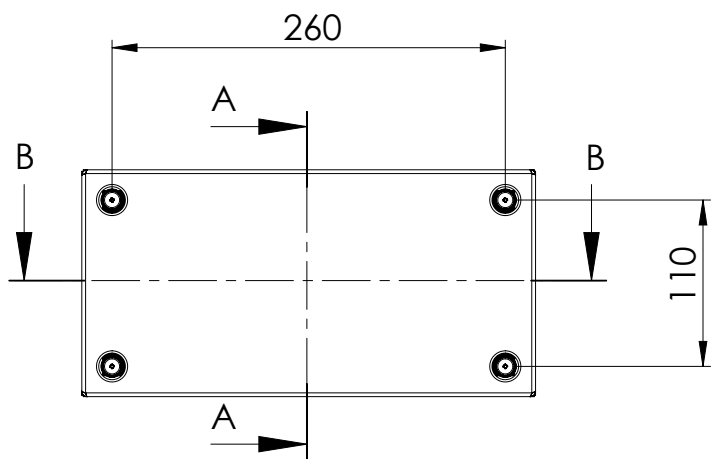

Bottom view

Front view

Sectional side view

Rear view

Section A-A

Sectional top view

Section B-B

Drawn by : bvgрма	Date: 25-01-2013	Finish : 240s Pre grained Stainless steel	SCALE:1:5	General tolerances according to Norm ISO 2768-1		
Checked by : mderpu	Date : 25-01-2013					
Revision : 01				Fine	Medium	Coarse
		Stainless steel terminal box		Reference number : SSTB153008 SSTB153008-316		A4
		150 mm x 300 mm x 80 mm				
				Page 1/1		