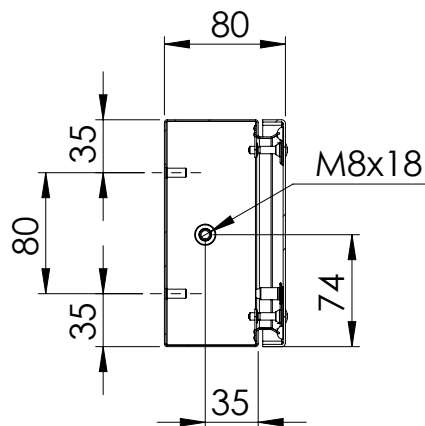

Bottom view

Front view

Sectional side view

Rear view

Section A-A

Sectional top view

Section B-B

Drawn by : bvgрма	Date: 25-01-2013	Finish : 240s Pre grained Stainless steel	SCALE:1:5	General tolerances according to Norm ISO 2768-1		
Checked by : mderpu	Date : 25-01-2013					
Revision : 01				Fine	Medium	Coarse
		Stainless steel terminal box		Reference number : SSTB153008 SSTB153008-316		A4
		150 mm x 300 mm x 80 mm				
				Page 1/1		