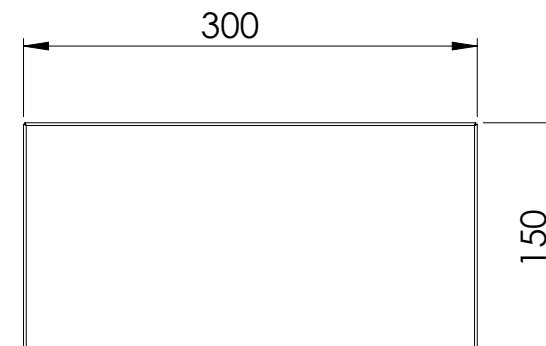

Bottom view

Front view

Sectional side view

Rear view

Section A-A

Sectional top view

Section B-B

Drawn by : bvgрма	Date: 25-01-2013	Finish : 240s Pre grained Stainless steel	SCALE:1:5	General tolerances according to Norm ISO 2768-1		
Checked by : mderpu	Date : 25-01-2013					
Revision : 01				Fine	Medium	Coarse
		Stainless steel terminal box		Reference number : SSTB153008 SSTB153008-316		A4
		150 mm x 300 mm x 80 mm				
				Page 1/1		