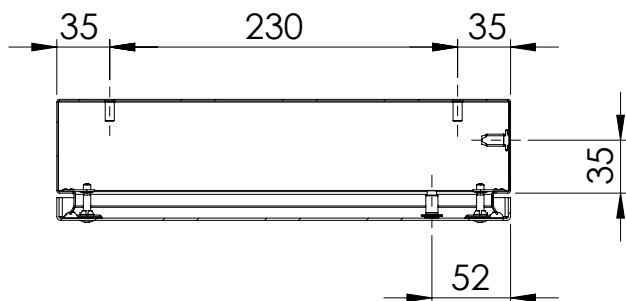

Bottom view

Front view

Sectional side view

Rear view

Section A-A

Sectional top view

Section B-B

Drawn by : bvgрма	Date: 25-01-2013	Finish : 240s Pre grained Stainless steel	SCALE:1:5	General tolerances according to Norm ISO 2768-1		
Checked by : mderpu	Date : 25-01-2013					
Revision : 01				Fine	Medium	Coarse
		Stainless steel terminal box		Reference number : SSTB153008 SSTB153008-316		A4
		150 mm x 300 mm x 80 mm				
				Page 1/1		