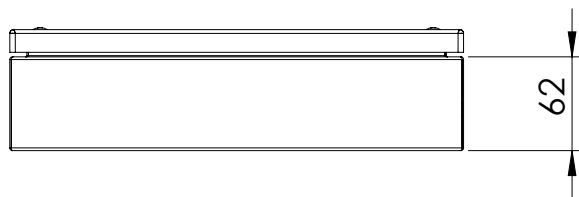

Bottom view

Front view

Sectional side view

Rear view

Section A-A

Sectional top view

Section B-B

Drawn by : bvgрма	Date: 25-01-2013	Finish : 240s Pre grained Stainless steel	SCALE:1:5	General tolerances according to Norm ISO 2768-1		
Checked by : mderpu	Date : 25-01-2013					
Revision : 01				Fine	Medium	Coarse
		Stainless steel terminal box		Reference number : SSTB153008 SSTB153008-316		A4
		150 mm x 300 mm x 80 mm				
				Page 1/1		