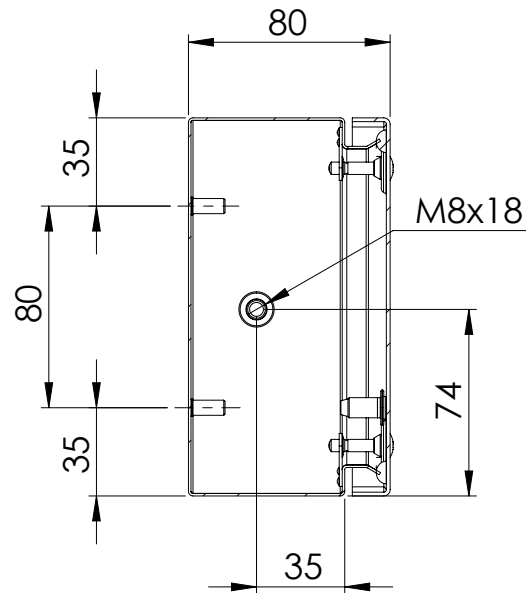

Bottom view

Front view

Sectional side view

Rear view

Sectional top view

Section A-A

Section B-B

Drawn by : bvgрма	Date: 25-01-2013	Finish : 240s Pre grained Stainless steel	SCALE:1:3	General tolerances according to Norm ISO 2768-1		
Checked by : mderpu	Date : 25-01-2013					
Revision : 01				Fine	Medium	Coarse
		Stainless steel terminal box		Reference number : SSTB151508 SSTB151508-316		A4
		150 mm x 150 mm x 80 mm				
				Page 1/1		