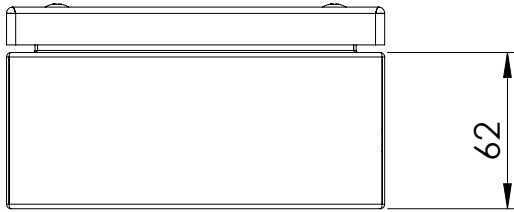

Bottom view

Front view

Sectional side view

Rear view

Sectional top view

Section A-A

Section B-B

Drawn by : bvgрма	Date: 25-01-2013	Finish : 240s Pre grained Stainless steel	SCALE:1:3	General tolerances according to Norm ISO 2768-1		
Checked by : mderpu	Date : 25-01-2013					
Revision : 01				Fine	Medium	Coarse
		Stainless steel terminal box		Reference number : SSTB151508 SSTB151508-316		A4
		150 mm x 150 mm x 80 mm				
				Page 1/1		