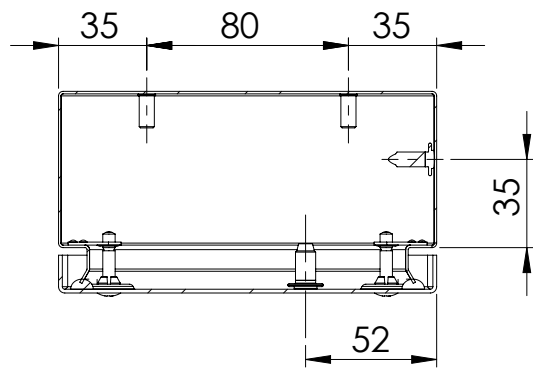

Bottom view

Front view

Sectional side view

Rear view

Sectional top view

Section A-A

Section B-B

Drawn by : bvgрма	Date: 25-01-2013	Finish : 240s Pre grained Stainless steel	SCALE:1:3	General tolerances according to Norm ISO 2768-1		
Checked by : mderpu	Date : 25-01-2013					
Revision : 01				Fine	Medium	Coarse
		Stainless steel terminal box		Reference number : SSTB151508 SSTB151508-316		A4
		150 mm x 150 mm x 80 mm				
				Page 1/1		