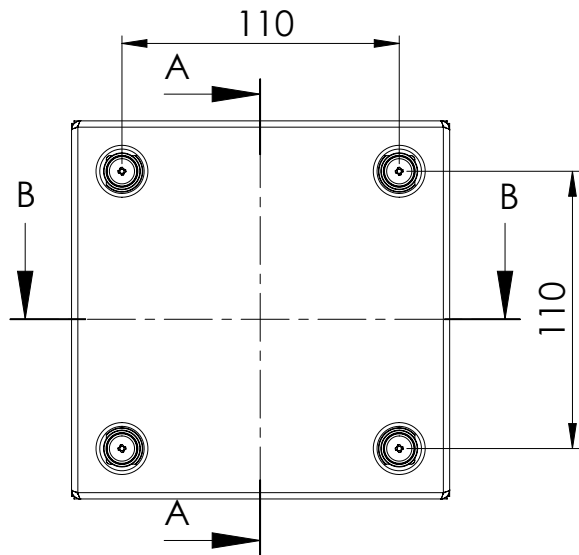

Bottom view

Front view

Sectional side view

Rear view

Sectional top view

Section A-A

Section B-B

Drawn by : bvgрма	Date: 25-01-2013	Finish : 240s Pre grained Stainless steel	SCALE:1:3	General tolerances according to Norm ISO 2768-1		
Checked by : mderpu	Date : 25-01-2013					
Revision : 01				Fine	Medium	Coarse
		Stainless steel terminal box		Reference number : SSTB151508 SSTB151508-316		A4
		150 mm x 150 mm x 80 mm				
				Page 1/1		