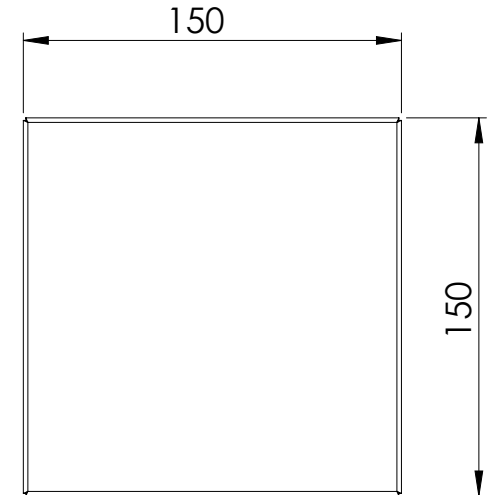

Bottom view

Front view

Sectional side view

Rear view

Sectional top view

Section A-A

Section B-B

Drawn by : bvgрма	Date: 25-01-2013	Finish : 240s Pre grained Stainless steel	SCALE:1:3	General tolerances according to Norm ISO 2768-1		
Checked by : mderpu	Date : 25-01-2013					
Revision : 01				Fine	Medium	Coarse
		Stainless steel terminal box		Reference number : SSTB151508 SSTB151508-316		A4
		150 mm x 150 mm x 80 mm				
				Page 1/1		