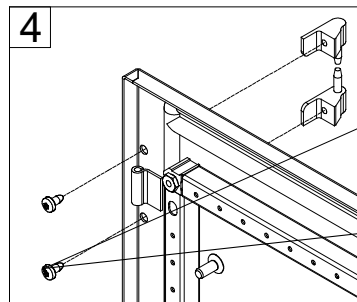

# DHN 180

Ref.	Pic.	Qty.
A		M6x12 8
B		M6x12 8
C		M6x8 4
D		4

Torque  
8-10 Nm

(A)

Torque  
8-10 Nm

(B)

# DHN 180 DOOR ADJUSTMENT