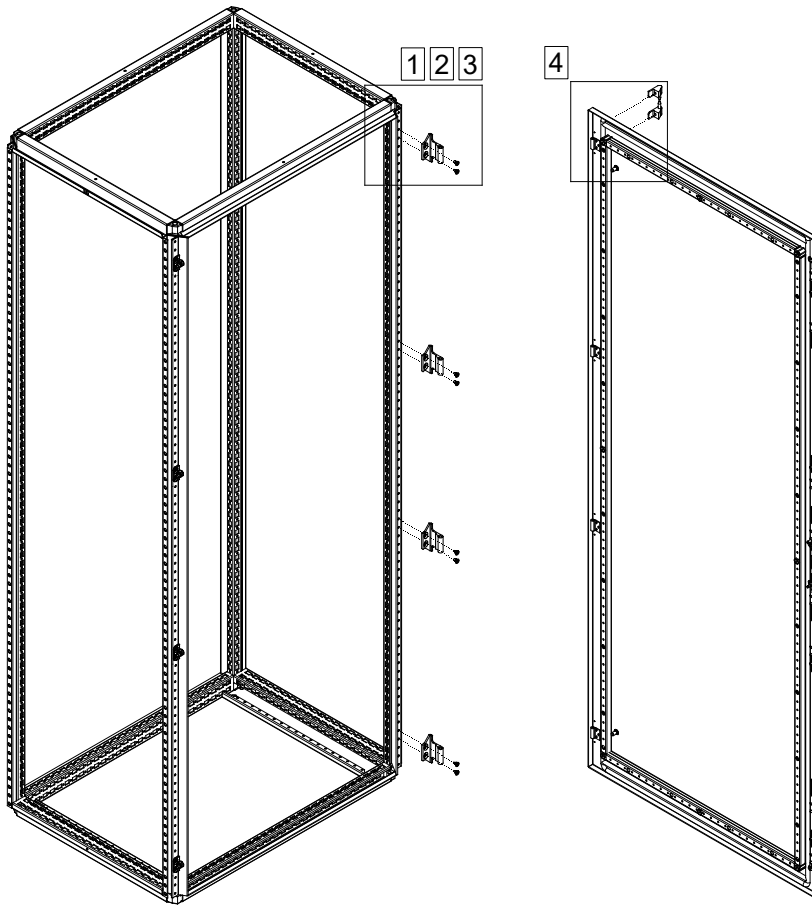

# DHN 180

Ref.	Pic.	Qty.
A		M6x12 8
B		M6x12 8
C		M6x8 4
D		4

Torque  
8-10 Nm

(A)

Torque  
8-10 Nm

(B)

# DHN 180 DOOR ADJUSTMENT