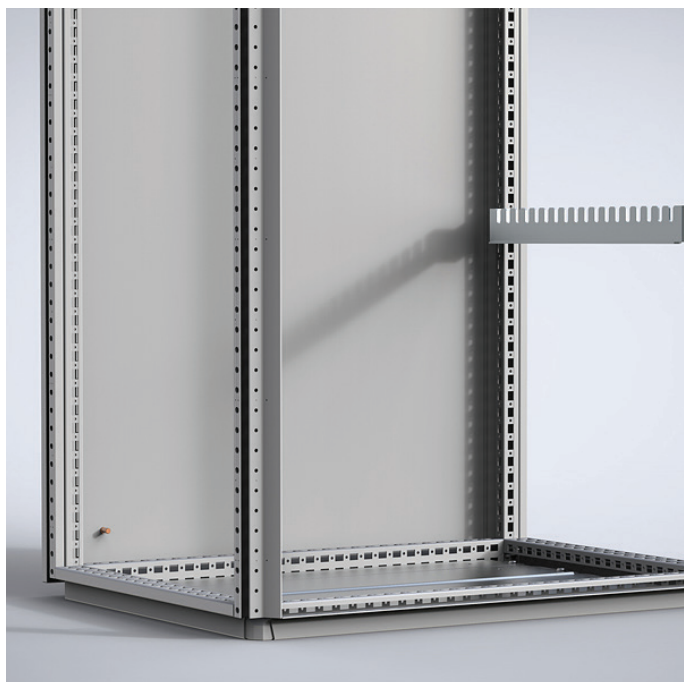

# CLS400

Lütze system adaptor profiles

D	400
Item no.	CLS400

**Description:** Adapter to fix the Lütze system direct to the floorstanding, enclosure frame.

**Material:** 2.5 mm zinc plated steel.

**Pack quantity:** 6 adapter bars with mounting accessories.

This adapter allows for mounting the Lütze system directly onto the floor standing enclosure's frame.