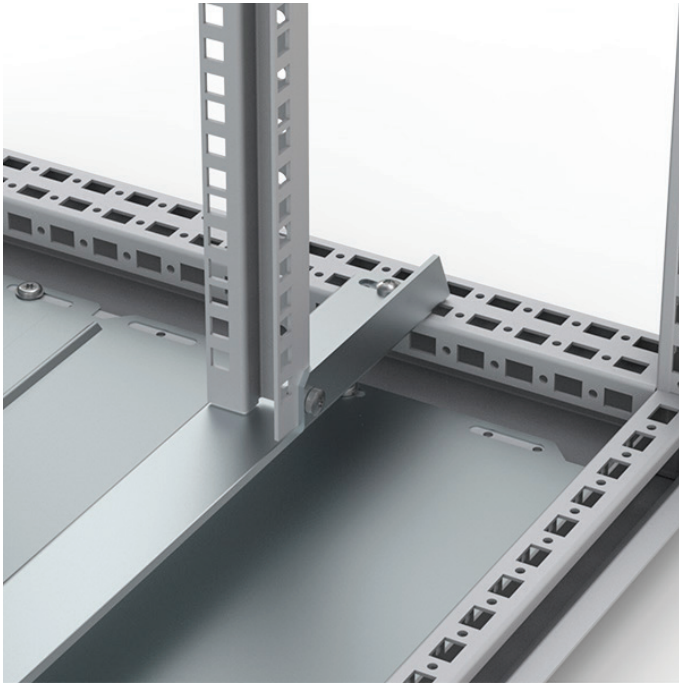

CIB600

Profiles for 19" profiles fixing

W	600
Item no.	CIB600

Description: For fitting 19" vertical profiles CIP/CIPD in 600 mm and 800 mm wide enclosures. Fully adjustable in depth.

Material: 3 mm zinc plated steel.

Pack quantity: 2 profiles with mounting accessories.

These profiles, for mounting 19" vertical profiles, can be adjusted in depth. They are secured to the enclosure's frame to ensure a strong fixation.