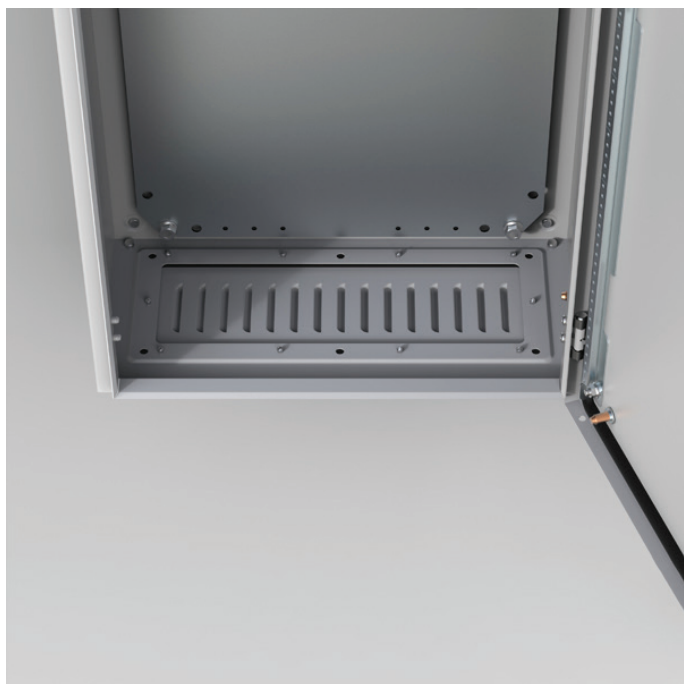

# AFR04R5

Ventilated gland plates | Wall Mounted Enclosures

For opening	510 x 96
Item no.	AFR04R5
Gland plate type	4

**Description:** Louvered plate, pressed out 5 mm.

**Material:** 1.4 mm mild steel.

**Finish:** RAL 7035 structured powder coating.

**Protection:** Complies with IP 23, in bottom or vertical position.

**Pack quantity:** 1 piece.

This gland plate is a perfect solution when only natural ventilation is required.