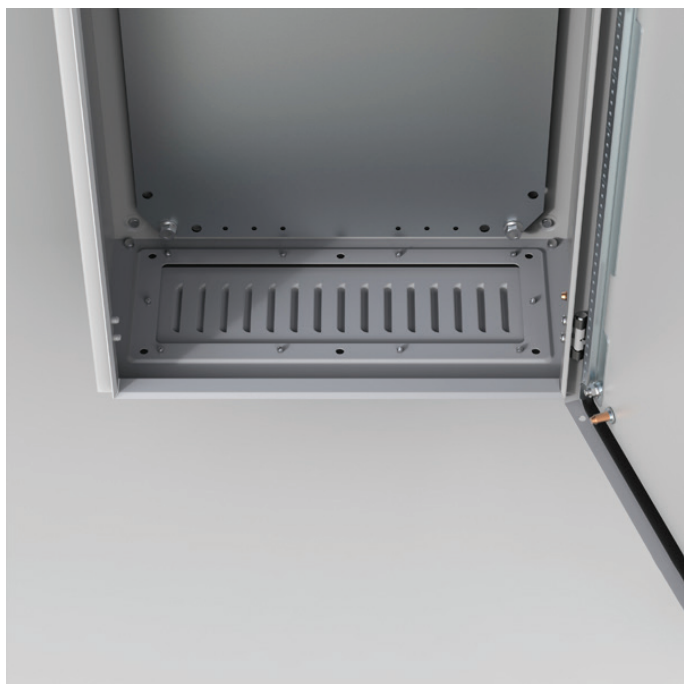

AFR03R5

Ventilated gland plates | Wall Mounted Enclosures

For opening	410 x 96
Item no.	AFR03R5
Gland plate type	3

Description: Louvered plate, pressed out 5 mm.

Material: 1.4 mm mild steel.

Finish: RAL 7035 structured powder coating.

Protection: Complies with IP 23, in bottom or vertical position.

Pack quantity: 1 piece.

This gland plate is a perfect solution when only natural ventilation is required.