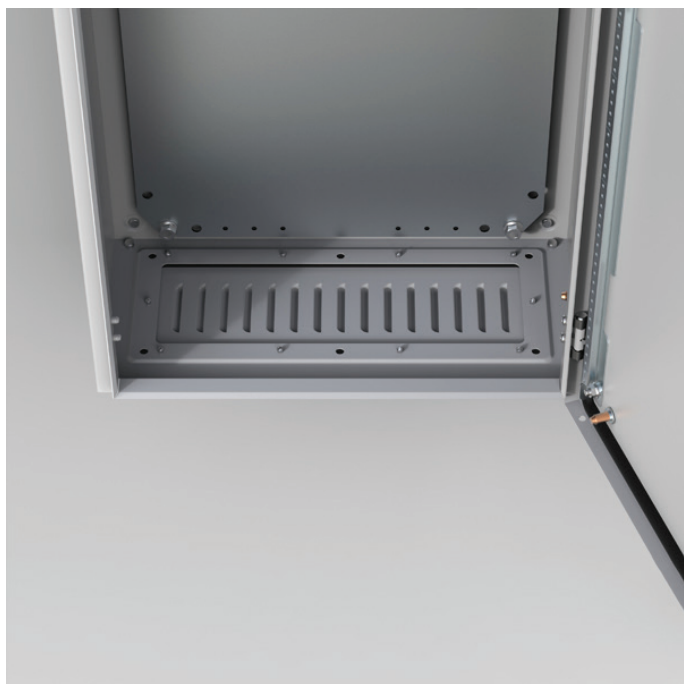

AFR02R5

Ventilated gland plates | Wall Mounted Enclosures

For opening	310 x 96
Item no.	AFR02R5
Gland plate type	2

Description: Louvered plate, pressed out 5 mm.

Material: 1.4 mm mild steel.

Finish: RAL 7035 structured powder coating.

Protection: Complies with IP 23, in bottom or vertical position.

Pack quantity: 1 piece.

This gland plate is a perfect solution when only natural ventilation is required.