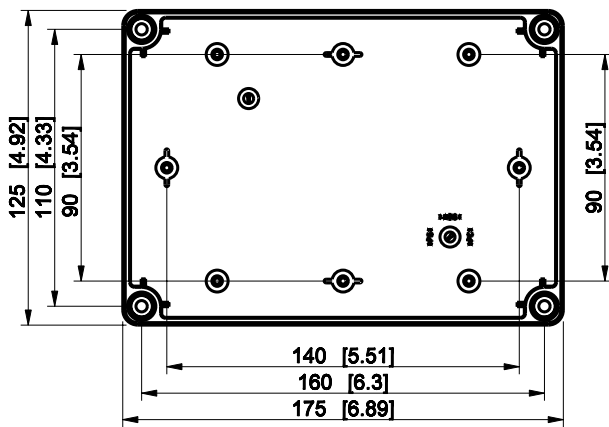

ID	Description	Date	By	Appr.
A				

Dimensions in mm [inches]

Material: Polycarbonate, fiberglass-reinforced	Color: RAL 7035
--	-----------------

Supplier:	Tool No:	Weight [kg]: 0.46	Volume:
-----------	----------	-------------------	---------

ENSTO
ENSTO CONTROL OY

SPCM131813G

Scale	Date	08.12.08
1:3	By	PKos
-	Checked	
-	Ctrl	

Replaces:	
Replaced:	
Drw No:	- A
Ref:	Cubo S
Code:	SPCM131813G
Sheet No:	

model SPCM131813G PART
 drawing CUBOS DRAWING