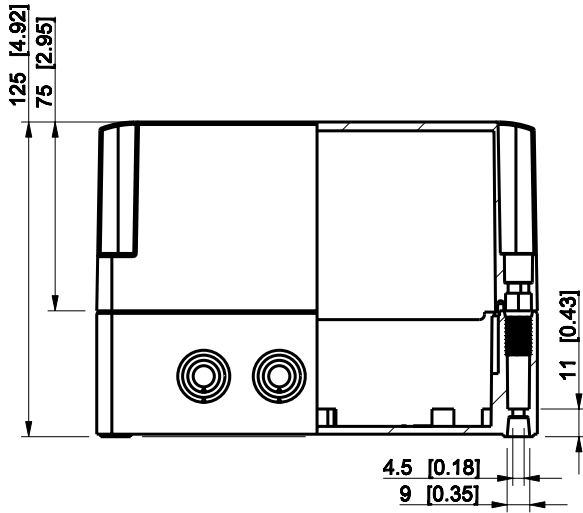

ID	Description	Date	By	Appr.
A				

Dimensions in mm [inches]

Material: Polycarbonate, fiberglass-reinforced	Color: RAL 7035
--	-----------------

Supplier:	Tool No:	Weight [kg]: 0.46	Volume:
-----------	----------	-------------------	---------

ENSTO
ENSTO CONTROL OY

SPCM131813G

Scale	Date	08.12.08
1:3	By	PKos
-	Checked	
-	Ctrl	

Replaces:	
Replaced:	
Drw No:	- A
Ref:	Cubo S
Code:	SPCM131813G
Sheet No:	

model SPCM131813G PART
 drawing CUBOS DRAWING