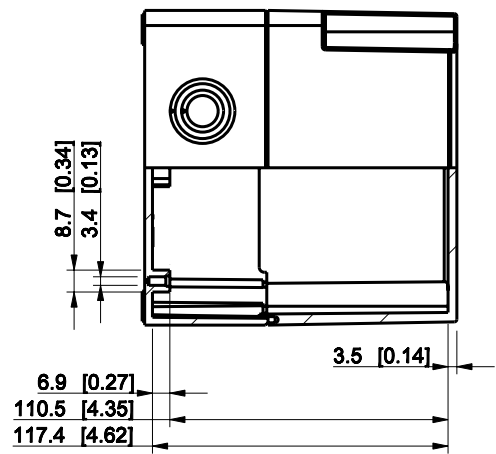

ID	Description	Date	By	Appr.
A				

Dimensions in mm [inches]

Material: Polycarbonate, fiberglass-reinforced	Color: RAL 7035
--	-----------------

Supplier:	Tool No:	Weight [kg]: 0.46	Volume:
-----------	----------	-------------------	---------

ENSTO
ENSTO CONTROL OY

SPCM131813G

Scale	Date	08.12.08
1:3	By	PKos
-	Checked	
-	Ctrl	

Replaces:	
Replaced:	
Drw No:	- A
Ref:	Cubo S
Code:	SPCM131813G
Sheet No:	

model SPCM131813G PART
 drawing CUBOS DRAWING