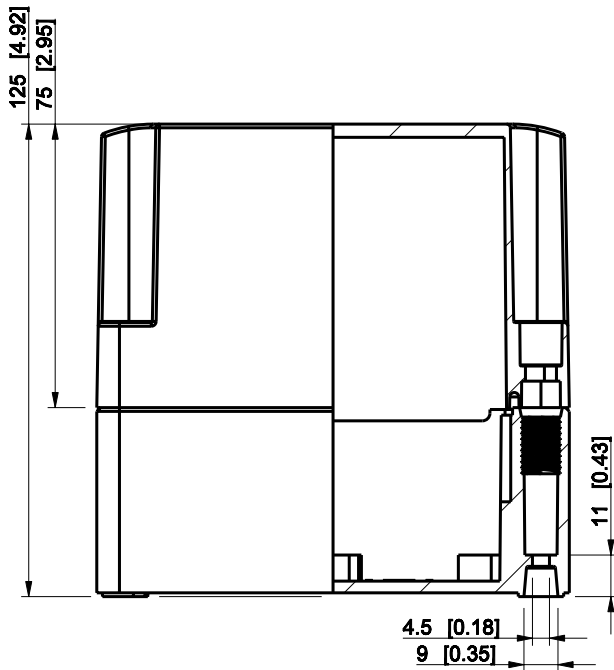

ID	Description	Date	By	Appr.
A				

Dimensions in mm [inches]

Material: ABS	Color: RAL 7035
---------------	-----------------

Supplier:	Tool No:	Weight [kg]: 0.26	Volume:
-----------	----------	-------------------	---------

**ENSTO**  
ENSTO CONTROL OY

**SABP081313T**

Scale	Date	08.12.08
1:2	By	PKos
-	Checked	
-	Ctrl	

Replaces:
Replaced:
Drw No: - A
Ref: Cubo S
Code: SABP081313T
Sheet No:

model SABP081313T\_PART  
 drawing CUBOS\_DRAWING