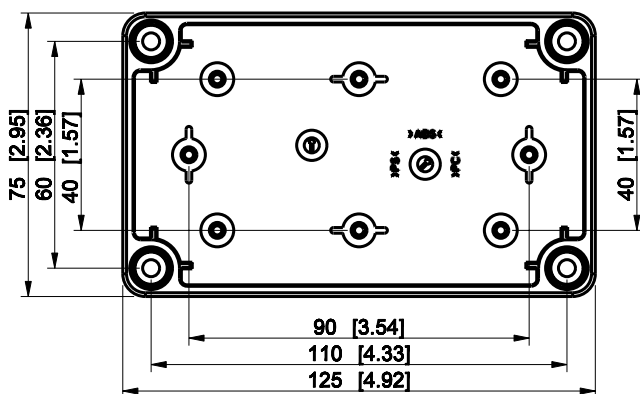

ID	Description	Date	By	Appr.
A				

Dimensions in mm [inches]

Material: ABS	Color: RAL 7035
---------------	-----------------

Supplier:	Tool No:	Weight [kg]: 0.26	Volume:
-----------	----------	-------------------	---------

**ENSTO**  
ENSTO CONTROL OY

**SABP081313T**

Scale	Date	08.12.08
1:2	By	PKos
-	Checked	
-	Ctrl	

Replaces:
Replaced:
Drw No: - A
Ref: Cubo S
Code: SABP081313T
Sheet No:

model SABP081313T\_PART  
 drawing CUBOS\_DRAWING