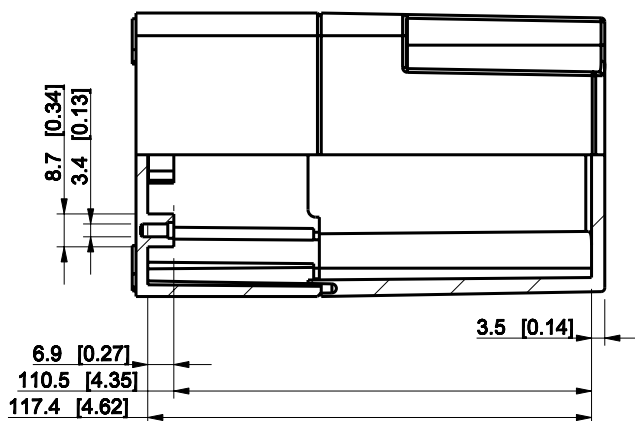

ID	Description	Date	By	Appr.
A				

Dimensions in mm [inches]

Material: ABS	Color: RAL 7035
---------------	-----------------

Supplier:	Tool No:	Weight [kg]: 0.26	Volume:
-----------	----------	-------------------	---------

**ENSTO**  
ENSTO CONTROL OY

**SABP081313T**

Scale	Date	08.12.08
1:2	By	PKos
-	Checked	
-	Ctrl	

Replaces:
Replaced:
Drw No: - A
Ref: Cubo S
Code: SABP081313T
Sheet No:

model SABP081313T\_PART  
 drawing CUBOS\_DRAWING