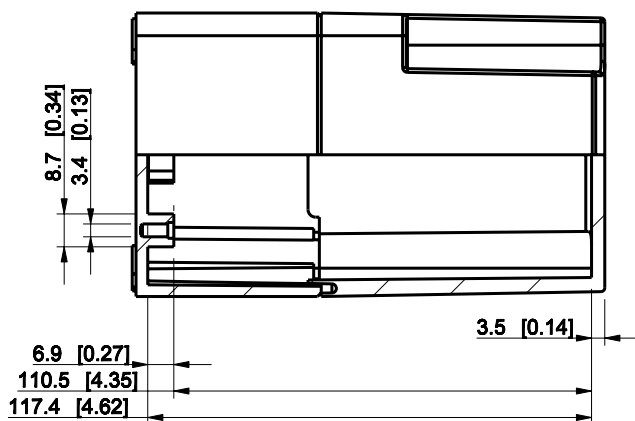

ID	Description	Date	By	Appr.
A				

Dimensions in mm [inches]

Material: ABS	Color: RAL 7035
---------------	-----------------

Supplier:	Tool No:	Weight [kg]: 0.26	Volume:
-----------	----------	-------------------	---------

ENSTO
ENSTO CONTROL OY

SABP081313G

Scale	Date	08.12.08
1:2	By	PKos
-	Checked	
-	Ctrl	

Replaces:
Replaced:
Drw No: - A
Ref: Cubo S
Code: SABP081313G
Sheet No:

model SABP081313G PART
drawing CUBOS DRAWING