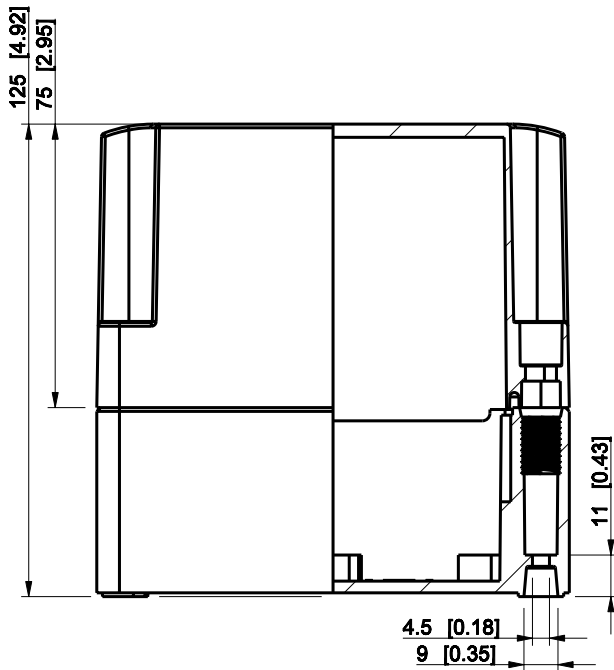

ID	Description	Date	By	Appr.
A				

Dimensions in mm [inches]

Material: ABS	Color: RAL 7035
---------------	-----------------

Supplier:	Tool No:	Weight [kg]: 0.26	Volume:
-----------	----------	-------------------	---------

ENSTO
ENSTO CONTROL OY

SABP081313G

Scale	Date	08.12.08
1:2	By	PKos
-	Checked	
-	Ctrl	

Replaces:
Replaced:
Drw No: - A
Ref: Cubo S
Code: SABP081313G
Sheet No:

model SABP081313G PART
drawing CUBOS DRAWING