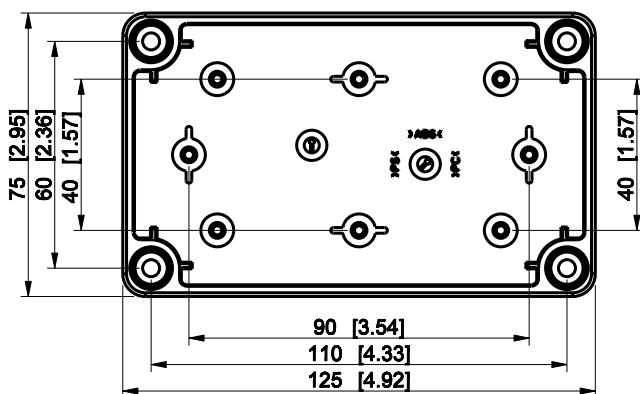

ID	Description	Date	By	Appr.
A				

Dimensions in mm [inches]

Material: ABS	Color: RAL 7035
---------------	-----------------

Supplier:	Tool No:	Weight [kg]: 0.26	Volume:
-----------	----------	-------------------	---------

ENSTO
ENSTO CONTROL OY

SABP081313G

Scale	Date	08.12.08
1:2	By	PKos
-	Checked	
-	Ctrl	

Replaces:
Replaced:
Drw No: - A
Ref: Cubo S
Code: SABP081313G
Sheet No:

model SABP081313G PART
drawing CUBOS DRAWING