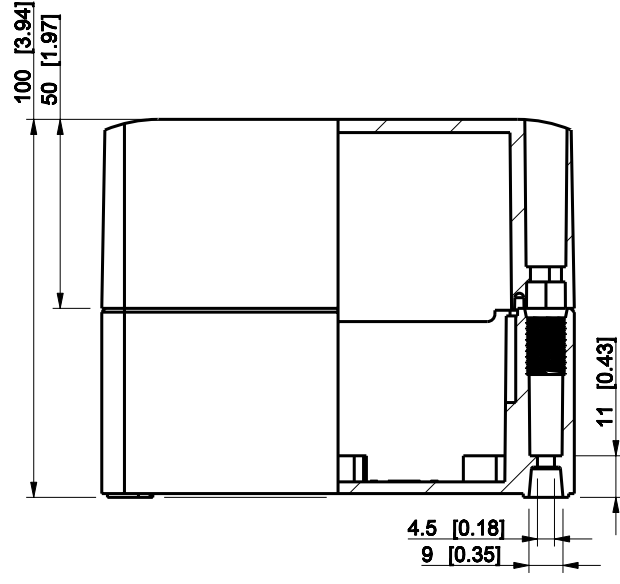

ID	Description	Date	By	Appr.
A				

Dimensions in mm [inches]

Material: ABS	Color: RAL 7035
---------------	-----------------

Supplier:	Tool No:	Weight [kg]: 0.24	Volume:
-----------	----------	-------------------	---------

SABP081310T

Scale	Date	08.12.08
1:2	By	PKos
-	Checked	
-	Ctrl	

Replaces:	
Replaced:	
Drw No:	- A
Ref:	Cubo S
Code:	SABP081310T
Sheet No:	

model SABP081310T .PART
 drawing CUBOS DRAWING