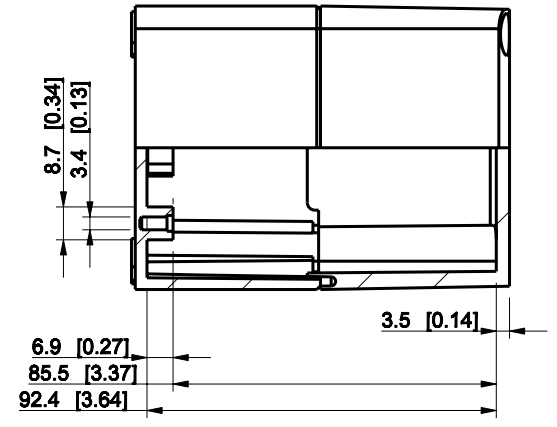

ID	Description	Date	By	Appr.
A				

Dimensions in mm [inches]

Material: ABS	Color: RAL 7035
---------------	-----------------

Supplier:	Tool No:	Weight [kg]: 0.24	Volume:
-----------	----------	-------------------	---------

SABP081310T

Scale	Date	08.12.08
1:2	By	PKos
-	Checked	
-	Ctrl	

Replaces:	
Replaced:	
Drw No:	- A
Ref:	Cubo S
Code:	SABP081310T
Sheet No:	

model SABP081310T .PART
 drawing CUBOS DRAWING