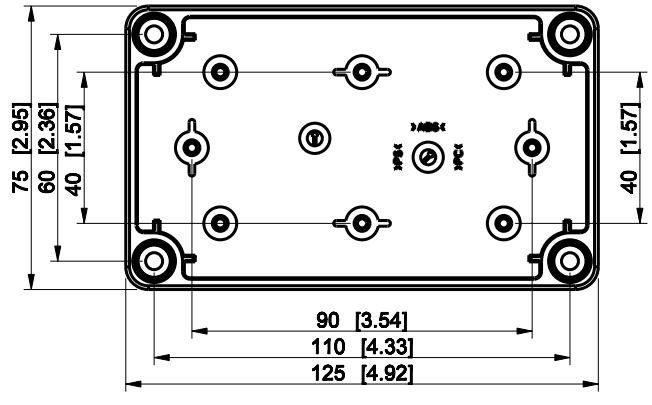

ID	Description	Date	By	Appr.
A				

Dimensions in mm [inches]

Material: ABS	Color: RAL 7035
---------------	-----------------

Supplier:	Tool No:	Weight [kg]: 0.24	Volume:
-----------	----------	-------------------	---------

SABP081310T

Scale	Date	08.12.08
1:2	By	PKos
-	Checked	
-	Ctrl	

Replaces:	
Replaced:	
Drw No:	- A
Ref:	Cubo S
Code:	SABP081310T
Sheet No:	

model SABP081310T .PART
 drawing CUBOS DRAWING