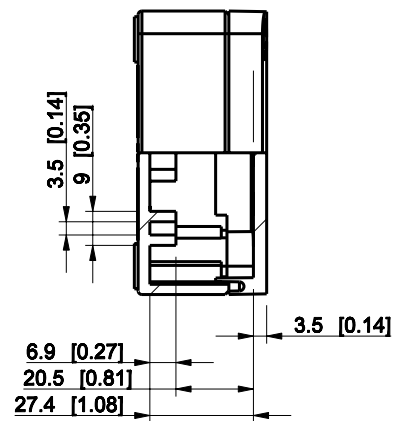

ID	Description	Date	By	Appr.
A				

Dimensions in mm [inches]

Material: ABS	Color: RAL 7035
---------------	-----------------

Supplier:	Tool No:	Weight [kg]: 0.12	Volume:
-----------	----------	-------------------	---------

SABP081304LT

Scale	Date	04.12.08
1:2	By	PKos
-	Checked	
-	Ctrl	

Replaces:	
Replaced:	
Drw No:	- A
Ref:	Cubo S
Code:	SABP081304LT
Sheet No:	

model SABP081304LT .PART
 drawing CUBOS_3.DRAWING