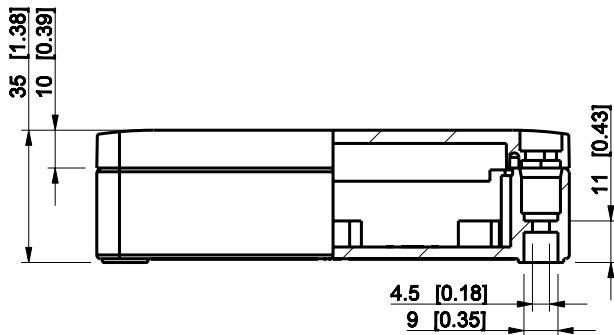

ID	Description	Date	By	Appr.
A				

Dimensions in mm [inches]

Material: ABS	Color: RAL 7035
---------------	-----------------

Supplier:	Tool No:	Weight [kg]: 0.12	Volume:
-----------	----------	-------------------	---------

SABP081304LT

Scale	Date	04.12.08
1:2	By	PKos
-	Checked	
-	Ctrl	

Replaces:	
Replaced:	
Drw No:	- A
Ref:	Cubo S
Code:	SABP081304LT
Sheet No:	

model SABP081304LT .PART
 drawing CUBOS_3.DRAWING