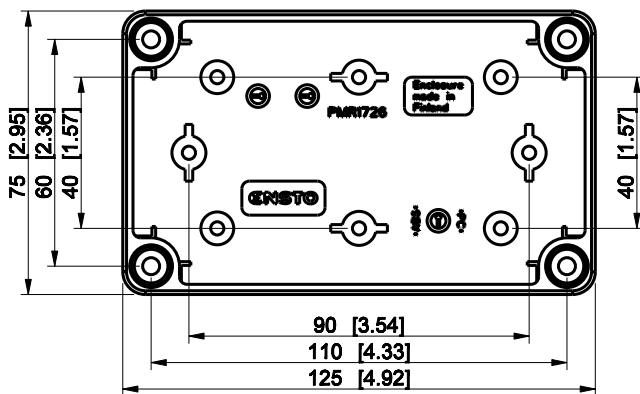

ID	Description	Date	By	Appr.
A				

Dimensions in mm [inches]

Material: ABS	Color: RAL 7035
---------------	-----------------

Supplier:	Tool No:	Weight [kg]: 0.12	Volume:
-----------	----------	-------------------	---------

SABP081304LT

Scale	Date	04.12.08
1:2	By	PKos
-	Checked	
-	Ctrl	

Replaces:	
Replaced:	
Drw No:	- A
Ref:	Cubo S
Code:	SABP081304LT
Sheet No:	

model SABP081304LT .PART
 drawing CUBOS_3.DRAWING