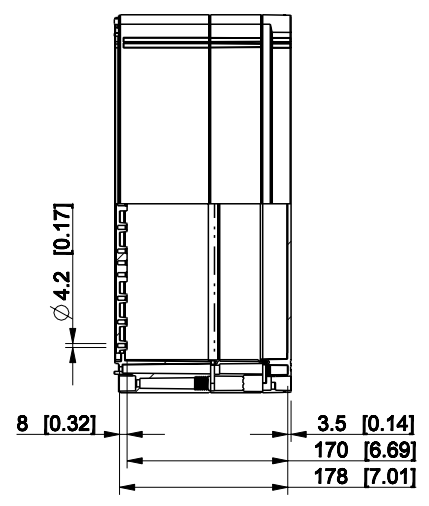

ID	Description	Date	By	Appr.
A				

Dimensions in mm [inches]

Material: Polycarbonate, fiberglass-reinforced	Color: RAL 7035
--	-----------------

Supplier:	Tool No: -	Weight [kg]: 3.26	Volume:
-----------	------------	-------------------	---------

**OPCP404018G**

Scale	Date	19.04.10
1:8	By	PKos
-	Checked	
-	Ctrl	

Replaces:
Replaced:
Drw No: - A
Ref: Cubo O
Code: OPCP404018G
Sheet No:

model OPCP404018G PART  
drawing CUBO\_O.drawing