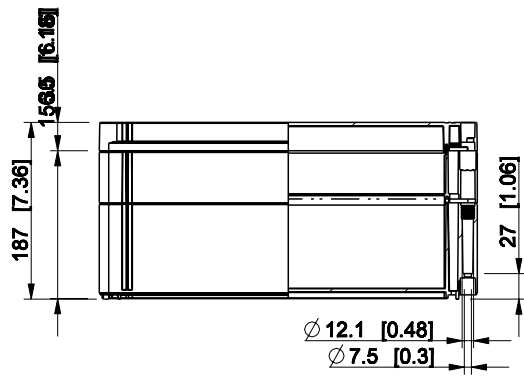

ID	Description	Date	By	Appr.
A				

Dimensions in mm [inches]

Material: Polycarbonate, fiberglass-reinforced	Color: RAL 7035
--	-----------------

Supplier:	Tool No: -	Weight [kg]: 3.26	Volume:
-----------	------------	-------------------	---------

**OPCP404018G**

Scale	Date	19.04.10
1:8	By	PKos
-	Checked	
-	Ctrl	

Replaces:
Replaced:
Drw No: - A
Ref: Cubo O
Code: OPCP404018G
Sheet No:

model OPCP404018G PART  
drawing CUBO\_O.drawing