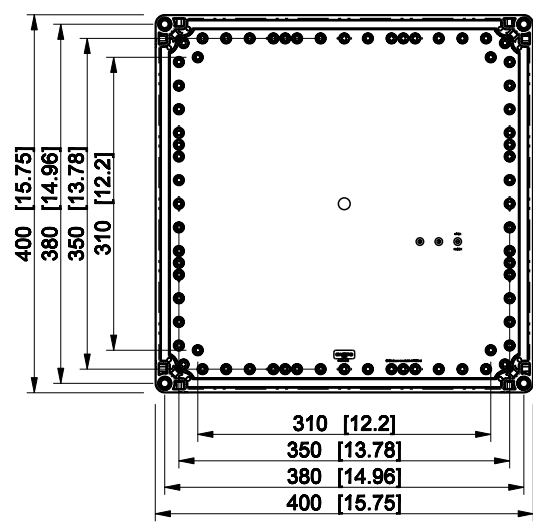

ID	Description	Date	By	Appr.
A				

Dimensions in mm [inches]

Material: Polycarbonate, fiberglass-reinforced	Color: RAL 7035
--	-----------------

Supplier:	Tool No: -	Weight [kg]: 3.26	Volume:
-----------	------------	-------------------	---------

**OPCP404018G**

Scale	Date	19.04.10
1:8	By	PKos
-	Checked	
-	Ctrl	

Replaces:
Replaced:
Drw No: - A
Ref: Cubo O
Code: OPCP404018G
Sheet No:

model OPCP404018G PART  
drawing CUBO\_O.drawing