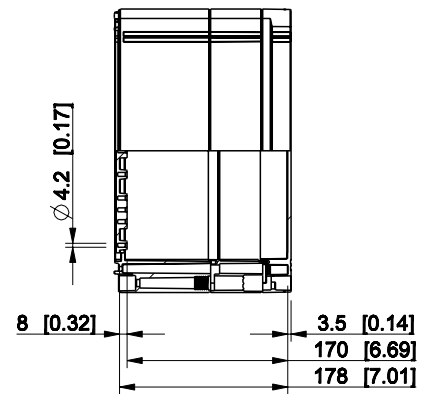

ID	Description	Date	By	Appr.
B				

Dimensions in mm [inches]

Material: Polycarbonate, fiberglass-reinforced	Color: RAL 7035
--	-----------------

Supplier:	Tool No: -	Weight [kg]: 3.78	Volume:
-----------	------------	-------------------	---------

OPCP306018T

Scale	Date	19.04.10
1:8	By	PKos
-	Checked	
-	Ctrl	

Replaces:
Replaced:
Drw No: - B
Ref: Cubo O
Code: OPCP306018T
Sheet No:

model OPCP306018T_PART
 drawing CUBO_O_1B.drawing