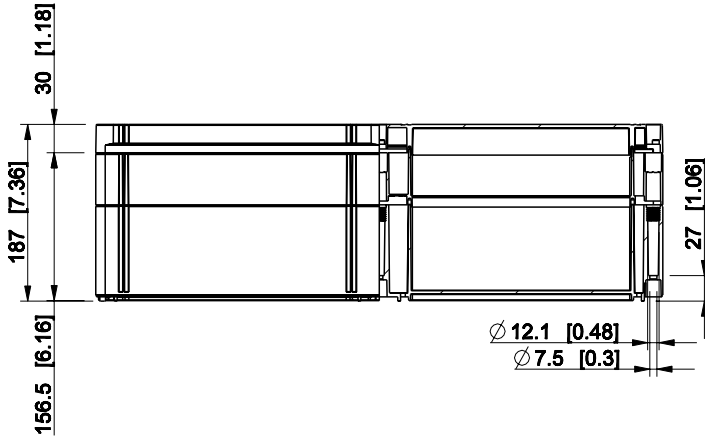

ID	Description	Date	By	Appr.
B				

Dimensions in mm [inches]

Material: Polycarbonate, fiberglass-reinforced	Color: RAL 7035
--	-----------------

Supplier:	Tool No: -	Weight [kg]: 3.78	Volume:
-----------	------------	-------------------	---------

OPCP306018T

Scale	Date	19.04.10
1:8	By	PKos
-	Checked	
-	Ctrl	

Replaces:
Replaced:
Drw No: - B
Ref: Cubo O
Code: OPCP306018T
Sheet No:

model OPCP306018T_PART
 drawing CUBO_O_1B.drawing