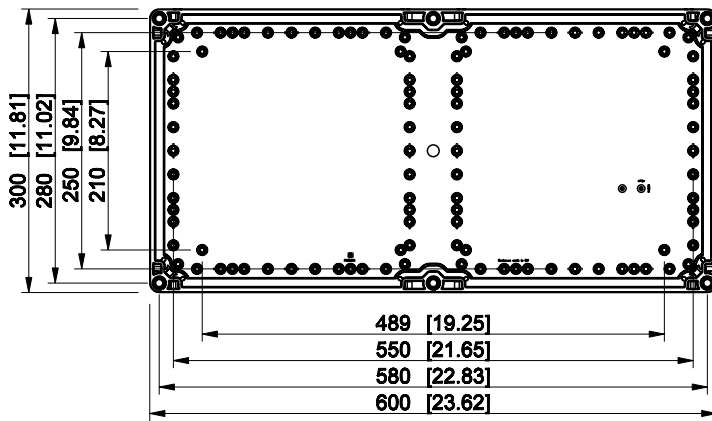

ID	Description	Date	By	Appr.
B				

Dimensions in mm [inches]

Material: Polycarbonate, fiberglass-reinforced	Color: RAL 7035
--	-----------------

Supplier:	Tool No: -	Weight [kg]: 3.78	Volume:
-----------	------------	-------------------	---------

OPCP306018T

Scale	Date	19.04.10
1:8	By	PKos
-	Checked	
-	Ctrl	

Replaces:
Replaced:
Drw No: - B
Ref: Cubo O
Code: OPCP306018T
Sheet No:

model OPCP306018T_PART
 drawing CUBO_O_1B.drawing