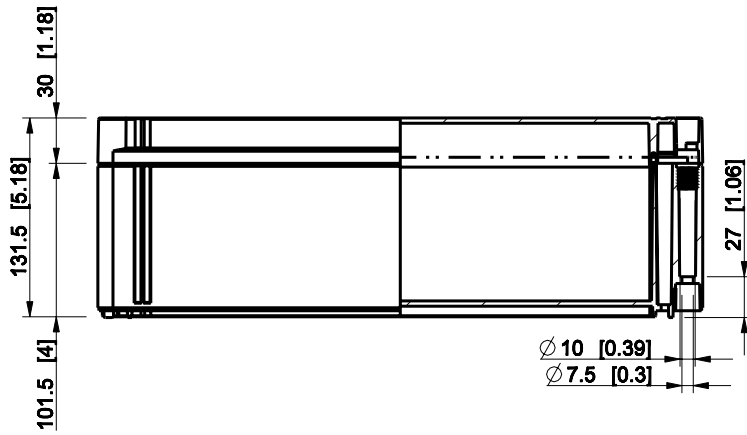

ID	Description	Date	By	Appr.
A				

Dimensions in mm [inches]

Material: Polycarbonate, fiberglass-reinforced	Color: RAL 7035
--	-----------------

Supplier:	Tool No:	Weight [kg]: 1.69	Volume:
-----------	----------	-------------------	---------

**OPCP204013G**

Scale	Date	18.12.08
1:5	By	PKos
-	Checked	
-	Ctrl	

Replaces:	
Replaced:	
Drw No:	A
Ref:	Cubo O
Code:	OPCP204013G
Sheet No:	

model OPCP204013G PART  
 drawing CUBO\_O.drawing