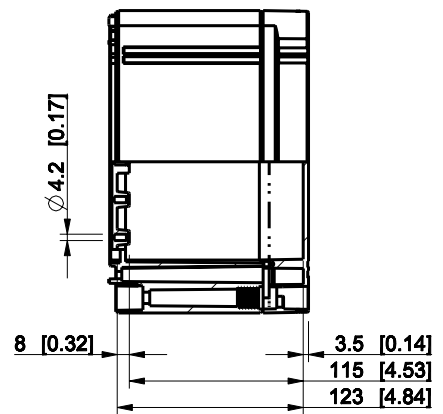

ID	Description	Date	By	Appr.
A				

Dimensions in mm [inches]

Material: Polycarbonate, fiberglass-reinforced	Color: RAL 7035
--	-----------------

Supplier:	Tool No:	Weight [kg]: 1.69	Volume:
-----------	----------	-------------------	---------

**OPCP204013G**

Scale	Date	18.12.08
1:5	By	PKos
-	Checked	
-	Ctrl	

Replaces:	
Replaced:	
Drw No:	A
Ref:	Cubo O
Code:	OPCP204013G
Sheet No:	

model OPCP204013G PART  
 drawing CUBO\_O.drawing