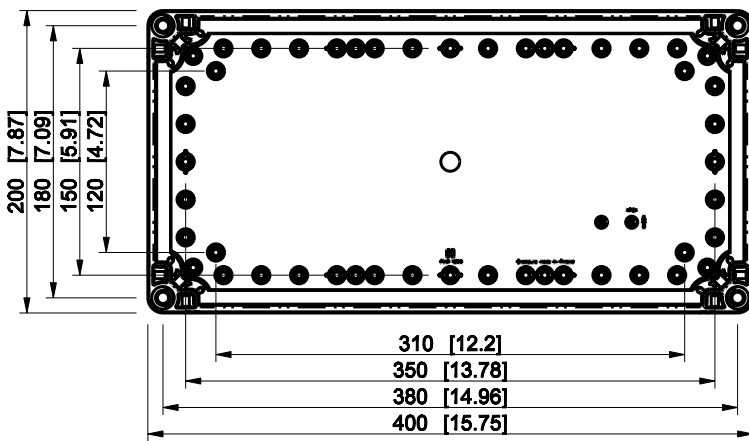

ID	Description	Date	By	Appr.
A				

Dimensions in mm [inches]

Material: Polycarbonate, fiberglass-reinforced	Color: RAL 7035
--	-----------------

Supplier:	Tool No:	Weight [kg]: 1.69	Volume:
-----------	----------	-------------------	---------

**OPCP204013G**

Scale	Date	18.12.08
1:5	By	PKos
-	Checked	
-	Ctrl	

Replaces:	
Replaced:	
Drw No:	A
Ref:	Cubo O
Code:	OPCP204013G
Sheet No:	

model OPCP204013G PART  
 drawing CUBO\_O.drawing