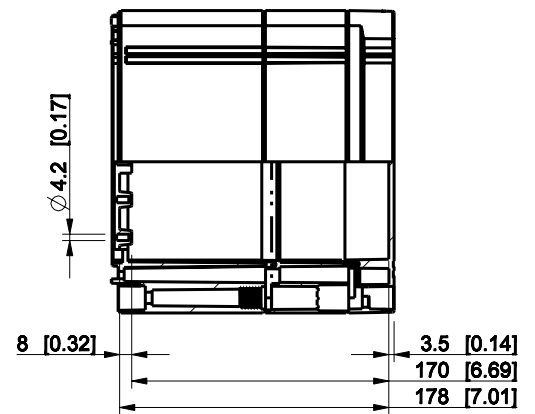

ID	Description	Date	By	Appr.
A				

Dimensions in mm [inches]

Material: Polycarbonate, fiberglass-reinforced	Color: RAL 7035
--	-----------------

Supplier:	Tool No:	Weight [kg]: 1.73	Volume:
-----------	----------	-------------------	---------

ENSTO
ENSTO CONTROL OY

OPCP203018T

Scale	Date	18.12.08
1:5	By	PKos
-	Checked	
-	Ctrl	

Replaces:	
Replaced:	
Drw No:	A
Ref:	Cubo O
Code:	OPCP203018T
Sheet No:	

model OPCP203018T_PART

drawing CUBO_O.drawing