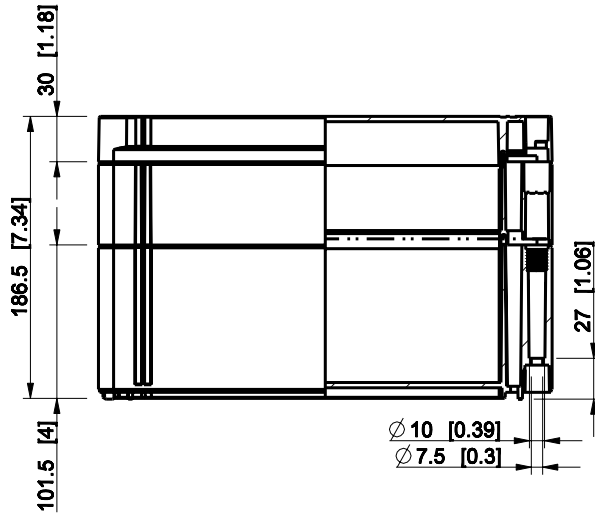

ID	Description	Date	By	Appr.
A				

Dimensions in mm [inches]

Material: Polycarbonate, fiberglass-reinforced	Color: RAL 7035
--	-----------------

Supplier:	Tool No:	Weight [kg]: 1.73	Volume:
-----------	----------	-------------------	---------

ENSTO
ENSTO CONTROL OY

OPCP203018T

Scale	Date	18.12.08
1:5	By	PKos
-	Checked	
-	Ctrl	

Replaces:	
Replaced:	
Drw No:	A
Ref:	Cubo O
Code:	OPCP203018T
Sheet No:	

model OPCP203018T_PART

drawing CUBO_O.drawing