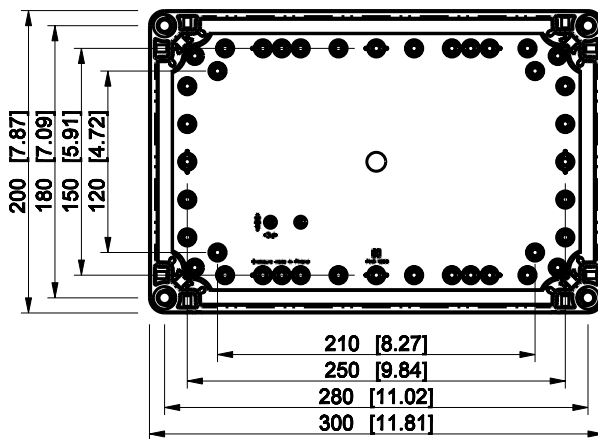

ID	Description	Date	By	Appr.
A				

Dimensions in mm [inches]

Material: Polycarbonate, fiberglass-reinforced	Color: RAL 7035
--	-----------------

Supplier:	Tool No:	Weight [kg]: 1.73	Volume:
-----------	----------	-------------------	---------

ENSTO
ENSTO CONTROL OY

OPCP203018T

Scale	Date	18.12.08
1:5	By	PKos
-	Checked	
-	Ctrl	

Replaces:	
Replaced:	
Drw No:	A
Ref:	Cubo O
Code:	OPCP203018T
Sheet No:	

model OPCP203018T_PART

drawing CUBO_O.drawing