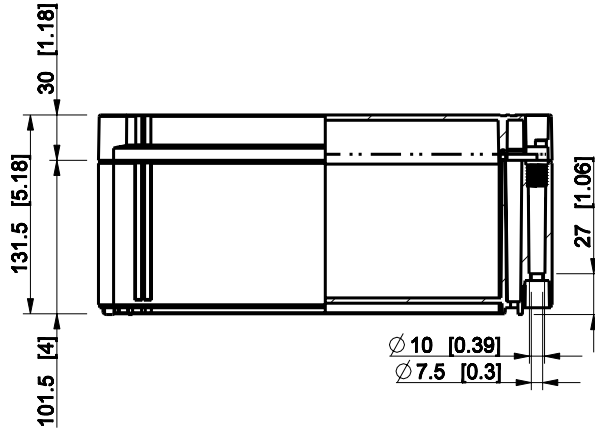

ID	Description	Date	By	Appr.
A				

Dimensions in mm [inches]

Material: Polycarbonate, fiberglass-reinforced	Color: RAL 7035
--	-----------------

Supplier:	Tool No:	Weight [kg]: 1.36	Volume:
-----------	----------	-------------------	---------

OPCP203013G

Scale	Date	18.12.08
1:5	By	PKos
-	Checked	
-	Ctrl	

Replaces:	
Replaced:	
Drw No:	A
Ref:	Cubo O
Code:	OPCP203013G
Sheet No:	

model OPCP203013G PART
 drawing CUBO_O.drawing