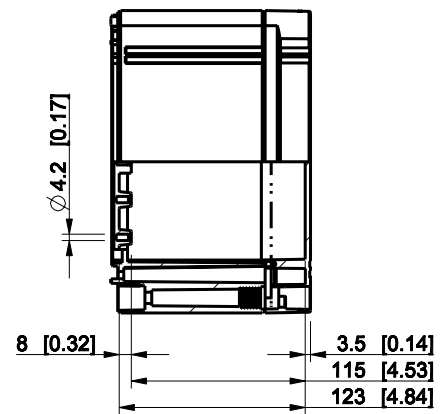

ID	Description	Date	By	Appr.
A				

Dimensions in mm [inches]

Material: Polycarbonate, fiberglass-reinforced	Color: RAL 7035
--	-----------------

Supplier:	Tool No:	Weight [kg]: 1.36	Volume:
-----------	----------	-------------------	---------

OPCP203013G

Scale	Date	18.12.08
1:5	By	PKos
-	Checked	
-	Ctrl	

Replaces:	
Replaced:	
Drw No:	A
Ref:	Cubo O
Code:	OPCP203013G
Sheet No:	

model OPCP203013G PART
 drawing CUBO_O.drawing