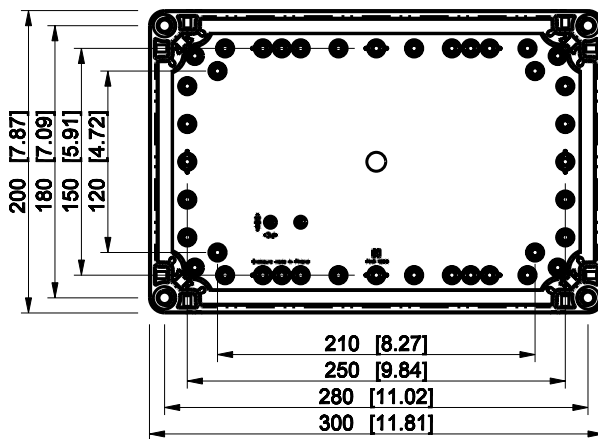

ID	Description	Date	By	Appr.
A				

Dimensions in mm [inches]

Material: Polycarbonate, fiberglass-reinforced	Color: RAL 7035
--	-----------------

Supplier:	Tool No:	Weight [kg]: 1.36	Volume:
-----------	----------	-------------------	---------

OPCP203013G

Scale	Date	18.12.08
1:5	By	PKos
-	Checked	
-	Ctrl	

Replaces:	
Replaced:	
Drw No:	A
Ref:	Cubo O
Code:	OPCP203013G
Sheet No:	

model OPCP203013G PART
 drawing CUBO_O.drawing