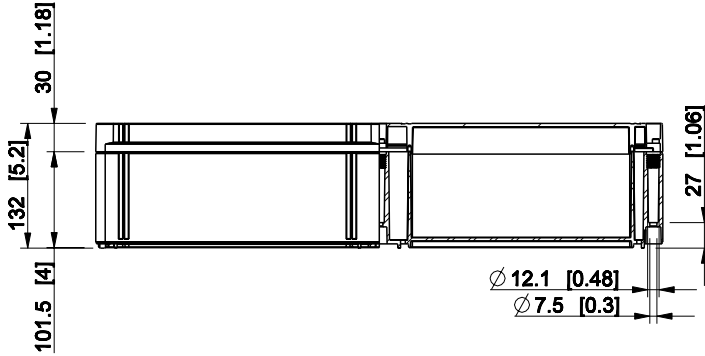

ID	Description	Date	By	Appr.
B				

Dimensions in mm [inches]

Material: ABS	Color: RAL 7035
---------------	-----------------

Supplier:	Tool No: -	Weight [kg]: 3.76	Volume:
-----------	------------	-------------------	---------

OABP406013G

Scale	Date	19.04.10
1:8	By	PKos
-	Checked	
-	Ctrl	

Replaces:
Replaced:
Drw No: - B
Ref: Cubo O
Code: OABP406013G
Sheet No:

model OABP406013G PART
drawing CUBO_O_1B.drawing