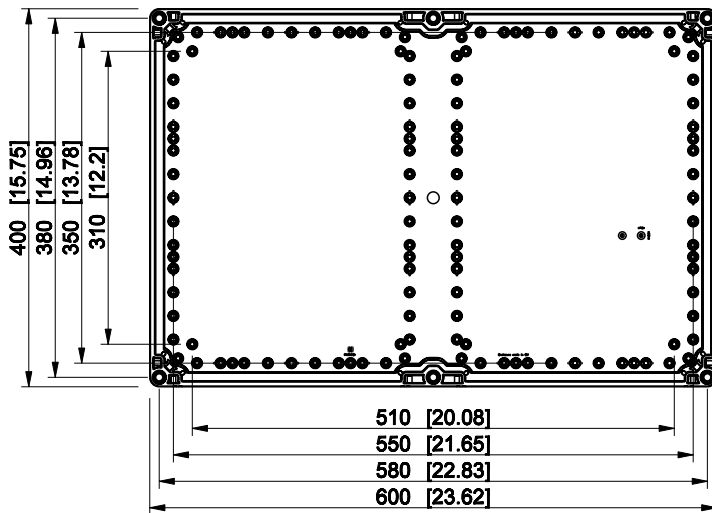

ID	Description	Date	By	Appr.
B				

Dimensions in mm [inches]

Material: ABS	Color: RAL 7035
---------------	-----------------

Supplier:	Tool No: -	Weight [kg]: 3.76	Volume:
-----------	------------	-------------------	---------

OABP406013G

Scale	Date	19.04.10
1:8	By	PKos
-	Checked	
-	Ctrl	

Replaces:
Replaced:
Drw No: - B
Ref: Cubo O
Code: OABP406013G
Sheet No:

model OABP406013G PART
drawing CUBO_O_1B.drawing