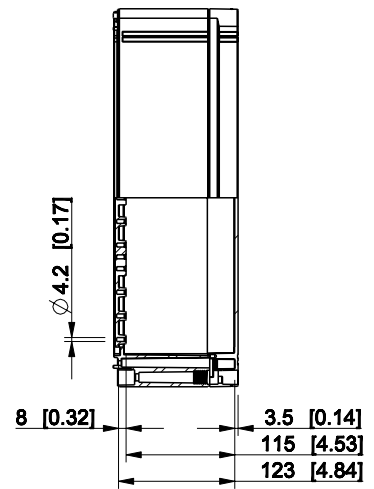

ID	Description	Date	By	Appr.
B				

Dimensions in mm [inches]

Material: ABS	Color: RAL 7035
---------------	-----------------

Supplier:	Tool No: -	Weight [kg]: 3.76	Volume:
-----------	------------	-------------------	---------

OABP406013G

Scale	Date	19.04.10
1:8	By	PKos
-	Checked	
-	Ctrl	

Replaces:
Replaced:
Drw No: - B
Ref: Cubo O
Code: OABP406013G
Sheet No:

model OABP406013G PART
drawing CUBO_O_1B.drawing