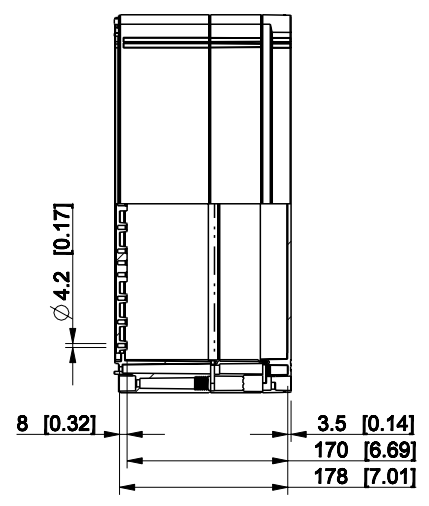

ID	Description	Date	By	Appr.
A				

Dimensions in mm [inches]

Material: ABS	Color: RAL 7035
---------------	-----------------

Supplier:	Tool No: -	Weight [kg]: 3.26	Volume:
-----------	------------	-------------------	---------

**OABP404018G**

Scale	Date	19.04.10
1:8	By	PKos
-	Checked	
-	Ctrl	

Replaces:
Replaced:
Drw No: - A
Ref: Cubo O
Code: OABP404018G
Sheet No:

model OABP404018G PART  
 drawing CUBO\_O.drawing