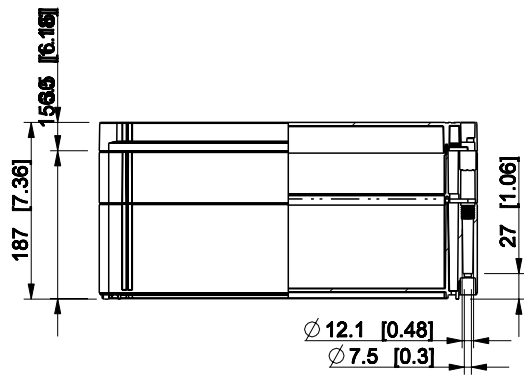

ID	Description	Date	By	Appr.
A				

Dimensions in mm [inches]

Material: ABS	Color: RAL 7035
---------------	-----------------

Supplier:	Tool No: -	Weight [kg]: 3.26	Volume:
-----------	------------	-------------------	---------

**OABP404018G**

Scale	Date	19.04.10
1:8	By	PKos
-	Checked	
-	Ctrl	

Replaces:
Replaced:
Drw No: - A
Ref: Cubo O
Code: OABP404018G
Sheet No:

model OABP404018G PART  
 drawing CUBO\_O.drawing