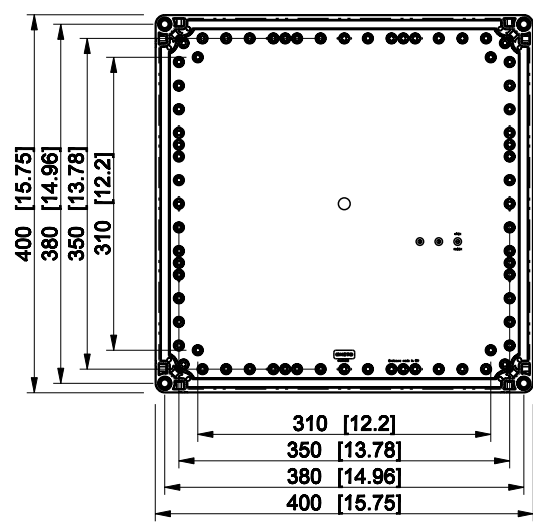

ID	Description	Date	By	Appr.
A				

Dimensions in mm [inches]

Material: ABS	Color: RAL 7035
---------------	-----------------

Supplier:	Tool No: -	Weight [kg]: 3.26	Volume:
-----------	------------	-------------------	---------

**OABP404018G**

Scale	Date	19.04.10
1:8	By	PKos
-	Checked	
-	Ctrl	

Replaces:
Replaced:
Drw No: - A
Ref: Cubo O
Code: OABP404018G
Sheet No:

model OABP404018G PART  
 drawing CUBO\_O.drawing