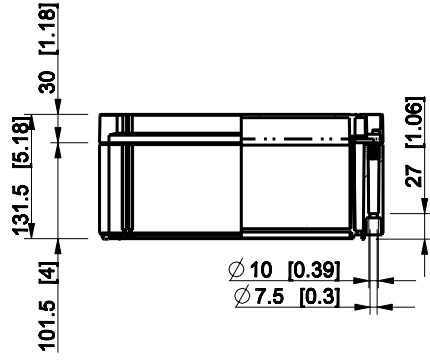

ID	Description	Date	By	Appr.
A				

Dimensions in mm [inches]

Material: ABS	Color: RAL 7035
---------------	-----------------

Supplier:	Tool No:	Weight [kg]: 1.77	Volume:
-----------	----------	-------------------	---------

OABP303013G

Scale	Date	18.12.08
1:8	By	PKos
-	Checked	
-	Ctrl	

Replaces:	
Replaced:	
Drw No:	A
Ref:	Cubo O
Code:	OABP303013G
Sheet No:	

model OABP303013G PART
drawing CUBO_O.drawing