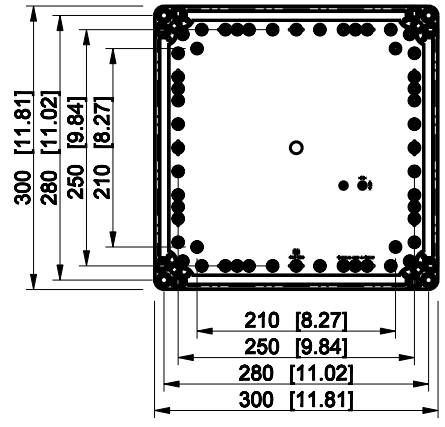

ID	Description	Date	By	Appr.
A				

Dimensions in mm [inches]

Material: ABS	Color: RAL 7035
---------------	-----------------

Supplier:	Tool No:	Weight [kg]: 1.77	Volume:
-----------	----------	-------------------	---------

OABP303013G

Scale	Date	18.12.08
1:8	By	PKos
-	Checked	
-	Ctrl	

Replaces:	
Replaced:	
Drw No:	A
Ref:	Cubo O
Code:	OABP303013G
Sheet No:	

model OABP303013G PART
drawing CUBO_O.drawing