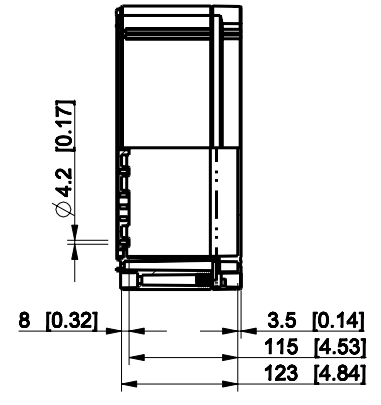

ID	Description	Date	By	Appr.
A				

Dimensions in mm [inches]

Material: ABS	Color: RAL 7035
---------------	-----------------

Supplier:	Tool No:	Weight [kg]: 1.77	Volume:
-----------	----------	-------------------	---------

OABP303013G

Scale	Date	18.12.08
1:8	By	PKos
-	Checked	
-	Ctrl	

Replaces:	
Replaced:	
Drw No:	A
Ref:	Cubo O
Code:	OABP303013G
Sheet No:	

model OABP303013G PART
drawing CUBO_O.drawing