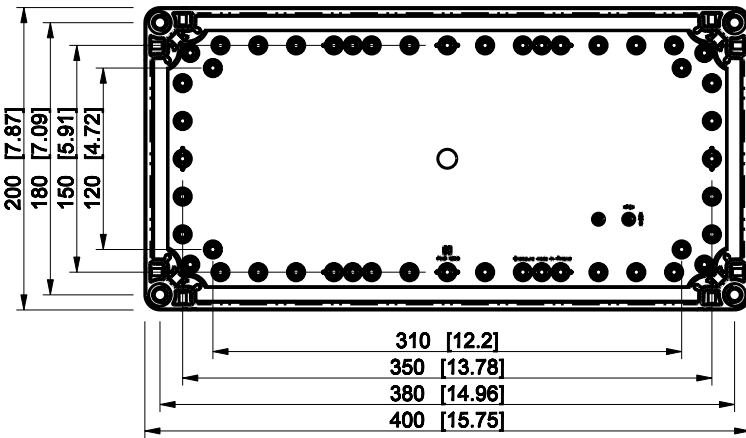

ID	Description	Date	By	Appr.
A				

Dimensions in mm [inches]

Material: ABS	Color: RAL 7035
---------------	-----------------

Supplier:	Tool No:	Weight [kg]: 2.13	Volume:
-----------	----------	-------------------	---------

OABP204018G

Scale	Date	18.12.08
1:5	By	PKos
-	Checked	
-	Ctrl	

Replaces:	
Replaced:	
Drw No:	A
Ref:	Cubo O
Code:	OABP204018G
Sheet No:	

model OABP204018G PART
 drawing CUBO_O.dwg