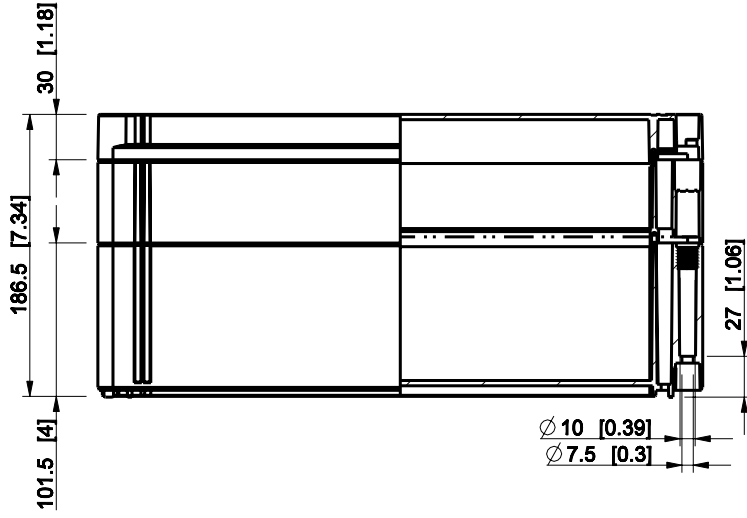

ID	Description	Date	By	Appr.
A				

Dimensions in mm [inches]

Material: ABS	Color: RAL 7035
---------------	-----------------

Supplier:	Tool No:	Weight [kg]: 2.13	Volume:
-----------	----------	-------------------	---------

OABP204018G

Scale	Date	18.12.08
1:5	By	PKos
-	Checked	
-	Ctrl	

Replaces:	
Replaced:	
Drw No:	A
Ref:	Cubo O
Code:	OABP204018G
Sheet No:	

model OABP204018G PART
 drawing CUBO_O.dwg