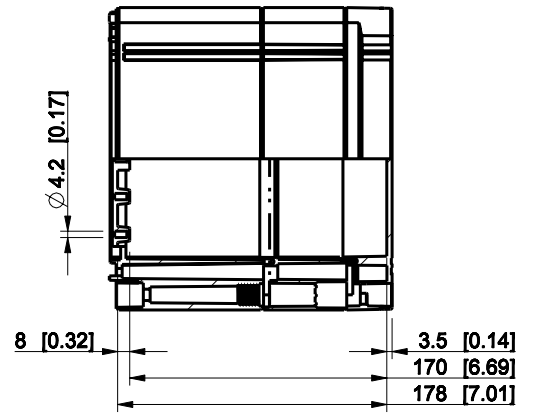

ID	Description	Date	By	Appr.
A				

Dimensions in mm [inches]

Material: ABS	Color: RAL 7035
---------------	-----------------

Supplier:	Tool No:	Weight [kg]: 2.13	Volume:
-----------	----------	-------------------	---------

OABP204018G

Scale	Date	18.12.08
1:5	By	PKos
-	Checked	
-	Ctrl	

Replaces:	
Replaced:	
Drw No:	A
Ref:	Cubo O
Code:	OABP204018G
Sheet No:	

model OABP204018G PART
 drawing CUBO_O.dwg