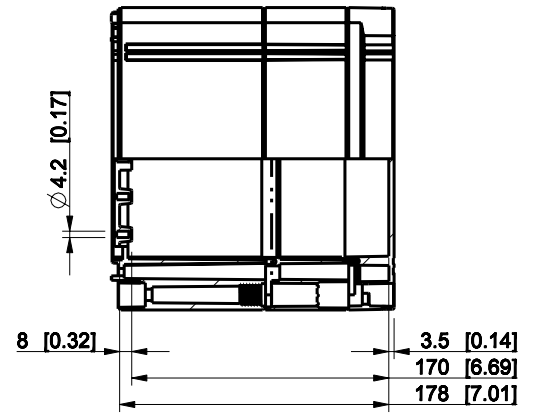

ID	Description	Date	By	Appr.
A				

Dimensions in mm [inches]

Material: ABS	Color: RAL 7035
---------------	-----------------

Supplier:	Tool No:	Weight [kg]: 1.73	Volume:
-----------	----------	-------------------	---------

**OABP203018G**

Scale	Date	18.12.08
1:5	By	PKos
-	Checked	
-	Ctrl	

Replaces:	
Replaced:	
Drw No:	A
Ref:	Cubo O
Code:	OABP203018G
Sheet No:	

model OABP203018G PART  
 drawing CUBO\_O.drawing