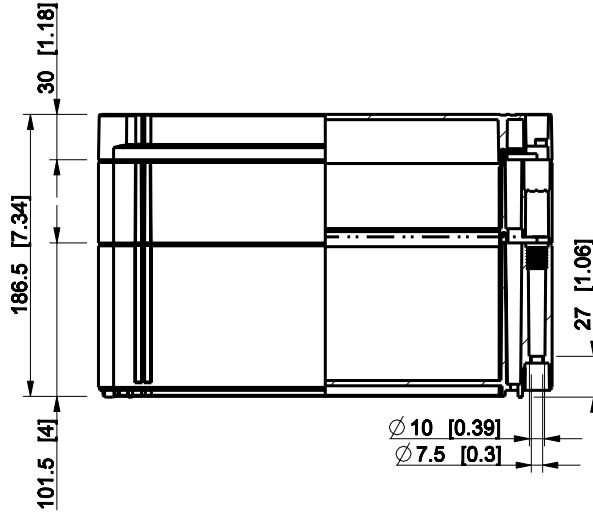

ID	Description	Date	By	Appr.
A				

Dimensions in mm [inches]

Material: ABS	Color: RAL 7035
---------------	-----------------

Supplier:	Tool No:	Weight [kg]: 1.73	Volume:
-----------	----------	-------------------	---------

**OABP203018G**

Scale	Date	18.12.08
1:5	By	PKos
-	Checked	
-	Ctrl	

Replaces:	
Replaced:	
Drw No:	A
Ref:	Cubo O
Code:	OABP203018G
Sheet No:	

model OABP203018G PART  
 drawing CUBO\_O.drawing