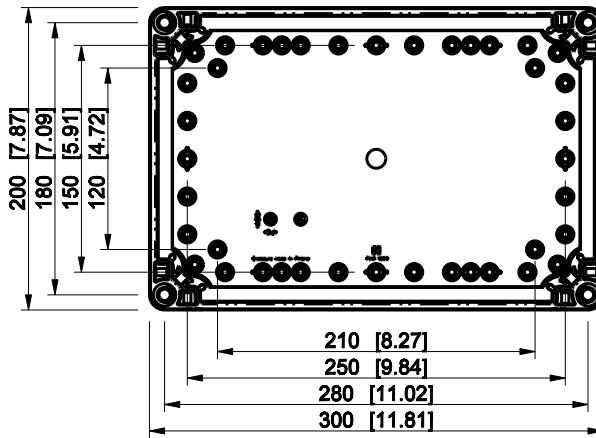

ID	Description	Date	By	Appr.
A				

Dimensions in mm [inches]

Material: ABS	Color: RAL 7035
---------------	-----------------

Supplier:	Tool No:	Weight [kg]: 1.73	Volume:
-----------	----------	-------------------	---------

**OABP203018G**

Scale	Date	18.12.08
1:5	By	PKos
-	Checked	
-	Ctrl	

Replaces:	
Replaced:	
Drw No:	A
Ref:	Cubo O
Code:	OABP203018G
Sheet No:	

model OABP203018G PART  
 drawing CUBO\_O.drawing