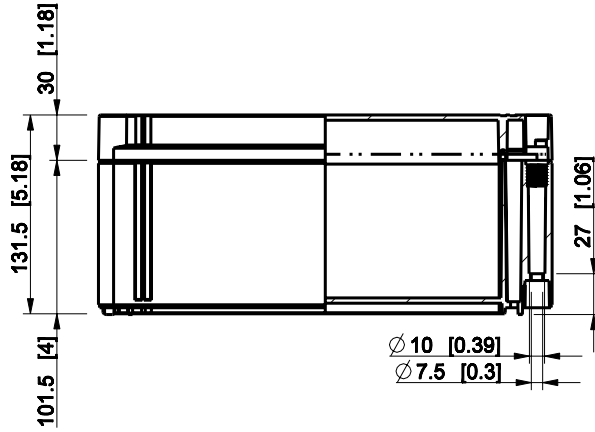

ID	Description	Date	By	Appr.
A				

Dimensions in mm [inches]

Material: ABS	Color: RAL 7035
---------------	-----------------

Supplier:	Tool No:	Weight [kg]: 1.36	Volume:
-----------	----------	-------------------	---------

**ENSTO**  
ENSTO CONTROL OY

**OABP203013T**

Scale	Date	18.12.08
1:5	By	PKos
-	Checked	
-	Ctrl	

Replaces:	
Replaced:	
Drw No:	A
Ref:	Cubo O
Code:	OABP203013T
Sheet No:	

model OABP203013T\_PART

drawing CUBO\_O.drawing