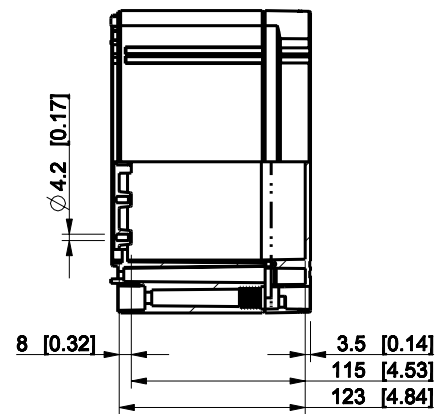

ID	Description	Date	By	Appr.
A				

Dimensions in mm [inches]

Material: ABS	Color: RAL 7035
---------------	-----------------

Supplier:	Tool No:	Weight [kg]: 1.36	Volume:
-----------	----------	-------------------	---------

**ENSTO**  
ENSTO CONTROL OY

**OABP203013T**

Scale	Date	18.12.08
1:5	By	PKos
-	Checked	
-	Ctrl	

Replaces:	
Replaced:	
Drw No:	A
Ref:	Cubo O
Code:	OABP203013T
Sheet No:	

model OABP203013T\_PART

drawing CUBO\_O.drawing