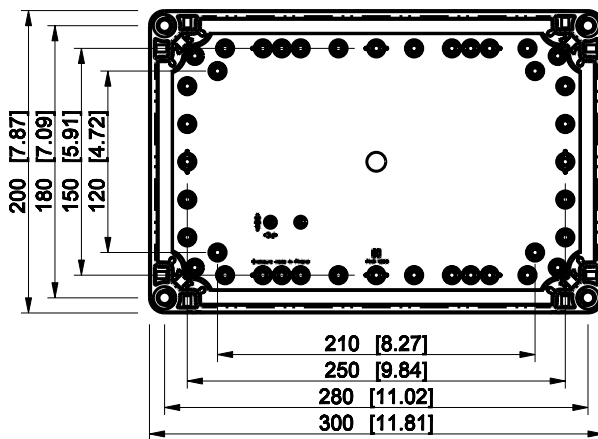

ID	Description	Date	By	Appr.
A				

Dimensions in mm [inches]

Material: ABS	Color: RAL 7035
---------------	-----------------

Supplier:	Tool No:	Weight [kg]: 1.36	Volume:
-----------	----------	-------------------	---------

**ENSTO**  
ENSTO CONTROL OY

**OABP203013T**

Scale	Date	18.12.08
1:5	By	PKos
-	Checked	
-	Ctrl	

Replaces:	
Replaced:	
Drw No:	A
Ref:	Cubo O
Code:	OABP203013T
Sheet No:	

model OABP203013T\_PART

drawing CUBO\_O.drawing