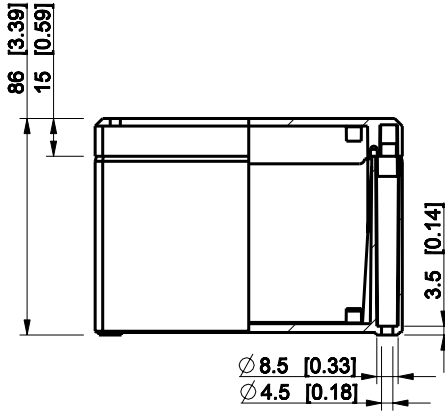

ID	Description	Date	By	Appr.
A				

Dimensions in mm [inches]

Material: Polycarbonate, fiberglass-reinforced	Color: RAL 7035
--	-----------------

Supplier:	Tool No:	Weight [kg]: 0.27	Volume:
-----------	----------	-------------------	---------

**DPCP121209G**

Scale	Date	18.12.08
1:3	By	PKos
-	Checked	
-	Ctrl	

Replaces:	
Replaced:	
Drw No:	A
Ref:	-
Code:	DPCP121209G
Sheet No:	

model DPCP121209G PART  
 drawing CUBO\_D\_2\_DRAWING