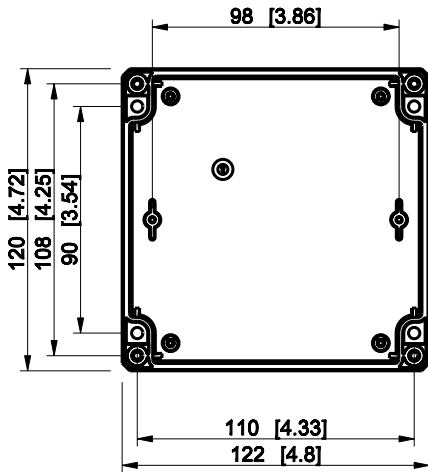

ID	Description	Date	By	Appr.
A				

Dimensions in mm [inches]

Material: Polycarbonate, fiberglass-reinforced	Color: RAL 7035
--	-----------------

Supplier:	Tool No:	Weight [kg]: 0.27	Volume:
-----------	----------	-------------------	---------

**DPCP121209G**

Scale	Date	18.12.08
1:3	By	PKos
-	Checked	
-	Ctrl	

Replaces:	
Replaced:	
Drw No:	A
Ref:	-
Code:	DPCP121209G
Sheet No:	

model DPCP121209G PART  
 drawing CUBO\_D\_2\_DRAWING