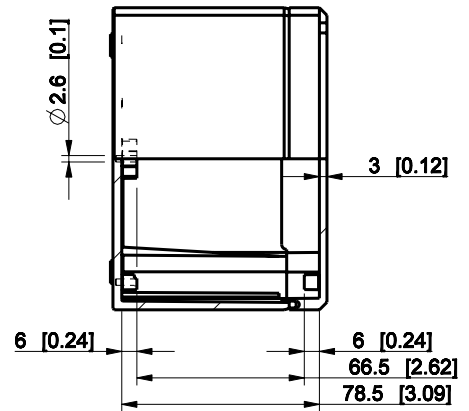

ID	Description	Date	By	Appr.
A				

Dimensions in mm [inches]

Material: Polycarbonate, fiberglass-reinforced	Color: RAL 7035
--	-----------------

Supplier:	Tool No:	Weight [kg]: 0.27	Volume:
-----------	----------	-------------------	---------

**DPCP121209G**

Scale	Date	18.12.08
1:3	By	PKos
-	Checked	
-	Ctrl	

Replaces:	
Replaced:	
Drw No:	A
Ref:	-
Code:	DPCP121209G
Sheet No:	

model DPCP121209G PART  
 drawing CUBO\_D\_2\_DRAWING