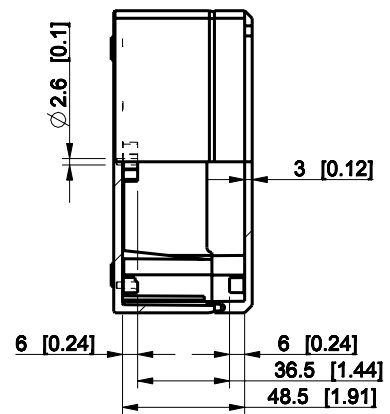

ID	Description	Date	By	Appr.
A				

Dimensions in mm [inches]

Material: Polycarbonate, fiberglass-reinforced	Color: RAL 7035
--	-----------------

Supplier:	Tool No:	Weight [kg]: 0.21	Volume:
-----------	----------	-------------------	---------

DPCP121206G

Scale	Date	18.12.08
1:3	By	PKos
-	Checked	
-	Ctrl	

Replaces:	
Replaced:	
Drw No:	A
Ref:	-
Code:	DPCP121206G
Sheet No:	

model DPCP121206G PART
drawing CUBO_D_2_DRAWING