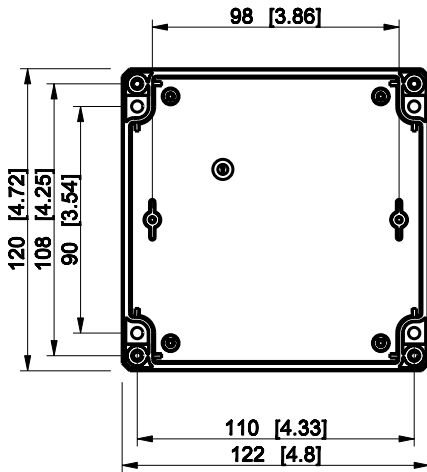

ID	Description	Date	By	Appr.
A				

Dimensions in mm [inches]

Material: Polycarbonate, fiberglass-reinforced	Color: RAL 7035
--	-----------------

Supplier:	Tool No:	Weight [kg]: 0.21	Volume:
-----------	----------	-------------------	---------

DPCP121206G

Scale	Date	18.12.08
1:3	By	PKos
-	Checked	
-	Ctrl	

Replaces:	
Replaced:	
Drw No:	A
Ref:	-
Code:	DPCP121206G
Sheet No:	

model DPCP121206G PART
drawing CUBO_D_2_DRAWING