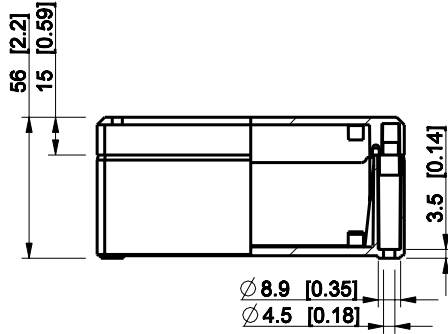

ID	Description	Date	By	Appr.
A				

Dimensions in mm [inches]

Material: Polycarbonate, fiberglass-reinforced	Color: RAL 7035
--	-----------------

Supplier:	Tool No:	Weight [kg]: 0.21	Volume:
-----------	----------	-------------------	---------

DPCP121206G

Scale	Date	18.12.08
1:3	By	PKos
-	Checked	
-	Ctrl	

Replaces:	
Replaced:	
Drw No:	A
Ref:	-
Code:	DPCP121206G
Sheet No:	

model DPCP121206G PART
drawing CUBO_D_2_DRAWING