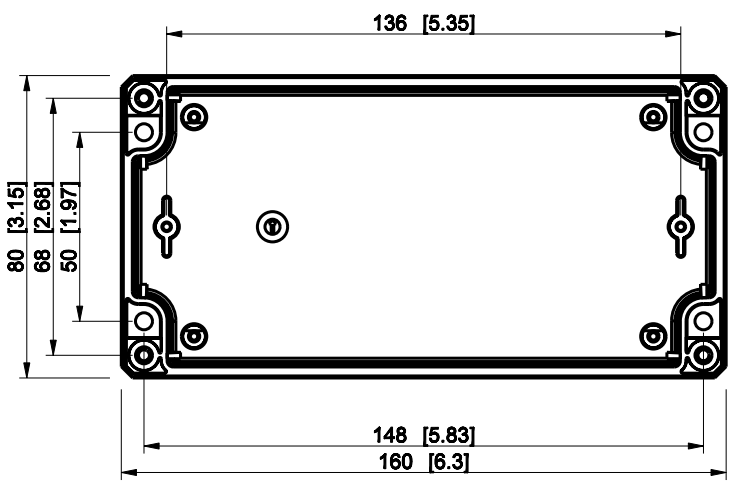

ID	Description	Date	By	Appr.
A				

Dimensions in mm [inches]

Material: Polycarbonate, fiberglass-reinforced Color: RAL 7035

Supplier: Tool No: Weight [kg]: 0.19 Volume:

DPCP081606T

Scale	Date	18.12.08
1:2	By	PKos
-	Checked	
-	Ctrl	

Replaces:	
Replaced:	
Drw No:	A
Ref:	-
Code:	DPCP081606T
Sheet No:	

model DPCP081606T_PART
drawing CUBO_D_2_DRAWING