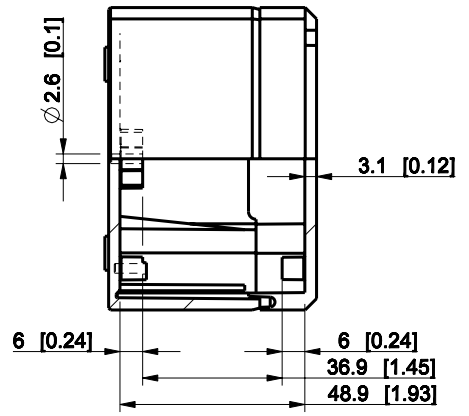

ID	Description	Date	By	Appr.
A				

Dimensions in mm [inches]

Material: Polycarbonate, fiberglass-reinforced Color: RAL 7035

Supplier: Tool No: Weight [kg]: 0.19 Volume:

DPCP081606T

Scale	Date	18.12.08
1:2	By	PKos
-	Checked	
-	Ctrl	

Replaces:	
Replaced:	
Drw No:	A
Ref:	-
Code:	DPCP081606T
Sheet No:	

model DPCP081606T_PART
drawing CUBO_D_2_DRAWING