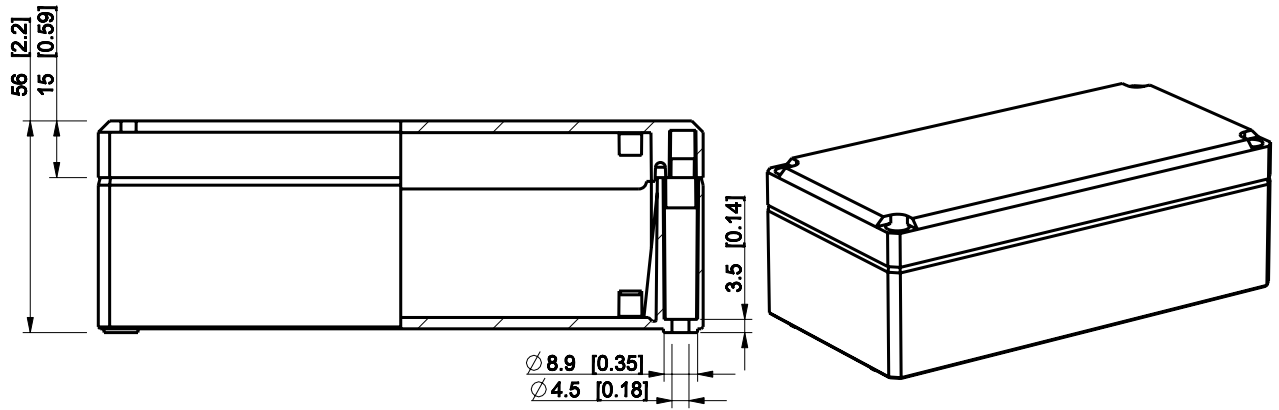

ID	Description	Date	By	Appr.
A				

Dimensions in mm [inches]

Material: Polycarbonate, fiberglass-reinforced Color: RAL 7035

Supplier: Tool No: Weight [kg]: 0.19 Volume:

DPCP081606T

Scale	Date	18.12.08
1:2	By	PKos
-	Checked	
-	Ctrl	

Replaces:	
Replaced:	
Drw No:	A
Ref:	-
Code:	DPCP081606T
Sheet No:	

model DPCP081606T_PART
drawing CUBO_D_2_DRAWING