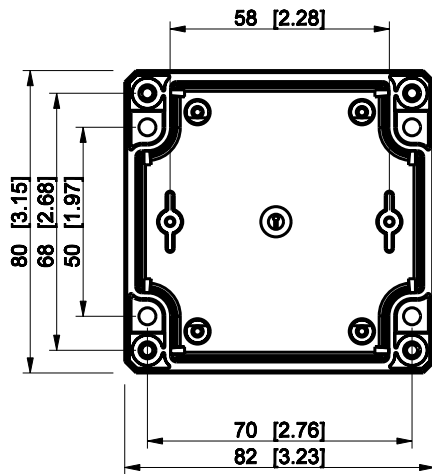

ID	Description	Date	By	Appr.
A				

Dimensions in mm [inches]

Material: Polycarbonate, fiberglass-reinforced	Color: RAL 7035
--	-----------------

Supplier:	Tool No:	Weight [kg]: 0.16	Volume:
-----------	----------	-------------------	---------

ENSTO
ENSTO CONTROL

DPCP080809T

Scale	Date	18.12.08
1:2	By	PKos
-	Checked	
-	Ctrl	

Replaces:	
Replaced:	
Drw No:	A
Ref:	-
Code:	DPCP080809T
Sheet No:	

model DPCP080809T_PART

drawing CUBO_D_2_DRAWING