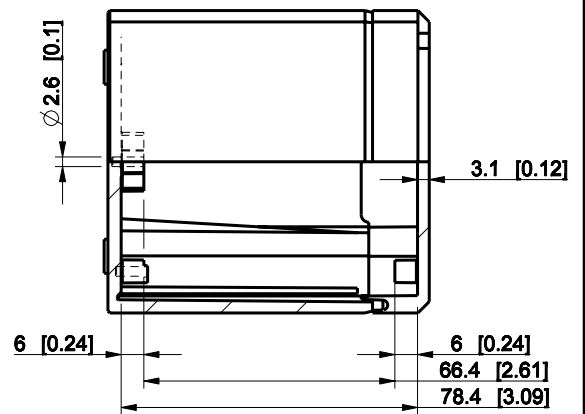

ID	Description	Date	By	Appr.
A				

Dimensions in mm [inches]

Material: Polycarbonate, fiberglass-reinforced	Color: RAL 7035
--	-----------------

Supplier:	Tool No:	Weight [kg]: 0.16	Volume:
-----------	----------	-------------------	---------

ENSTO
ENSTO CONTROL

DPCP080809T

Scale	Date	18.12.08
1:2	By	PKos
-	Checked	
-	Ctrl	

Replaces:	
Replaced:	
Drw No:	A
Ref:	-
Code:	DPCP080809T
Sheet No:	

model DPCP080809T_PART

drawing CUBO_D_2_DRAWING