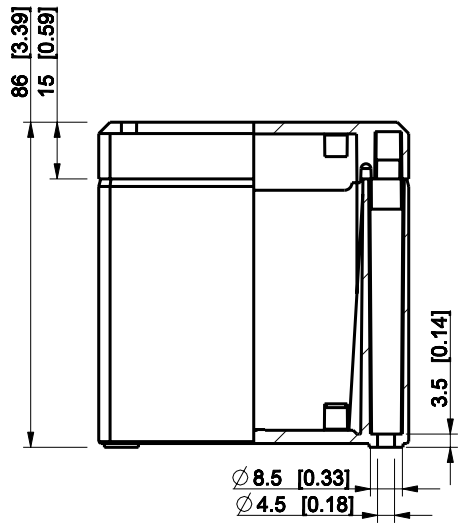

ID	Description	Date	By	Appr.
A				

Dimensions in mm [inches]

Material: Polycarbonate, fiberglass-reinforced	Color: RAL 7035
--	-----------------

Supplier:	Tool No:	Weight [kg]: 0.16	Volume:
-----------	----------	-------------------	---------

ENSTO
ENSTO CONTROL

DPCP080809T

Scale	Date	18.12.08
1:2	By	PKos
-	Checked	
-	Ctrl	

Replaces:	
Replaced:	
Drw No:	A
Ref:	-
Code:	DPCP080809T
Sheet No:	

model DPCP080809T_PART

drawing CUBO_D_2_DRAWING