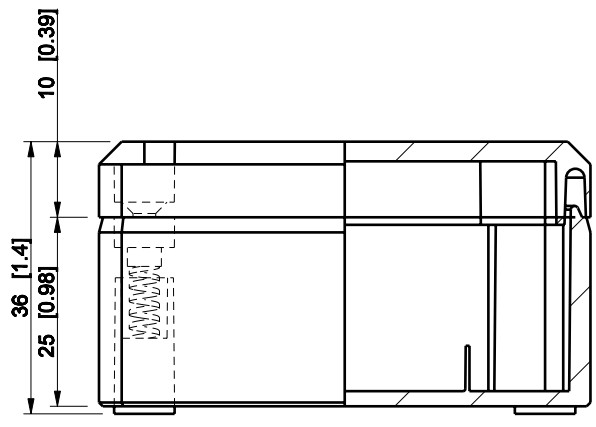

ID	Description	Date	By	Appr.
B				

Dimensions in mm [inches]

Material: Polycarbonate, fiberglass-reinforced	Color: RAL 7035
--	-----------------

Supplier:	Tool No:	Weight [kg]: 0.05	Volume:
-----------	----------	-------------------	---------

DPCP050704T

Scale	Date	02.09.11
1:1	By	PKos
-	Checked	
-	Ctrl	

Replaces:	
Replaced:	
Drw No:	B
Ref:	-
Code:	DPCP050704T
Sheet No:	

Ensto Industrial Solutions

model DPCP050704T_PART
drawing CUBO_D_1_DRAWING