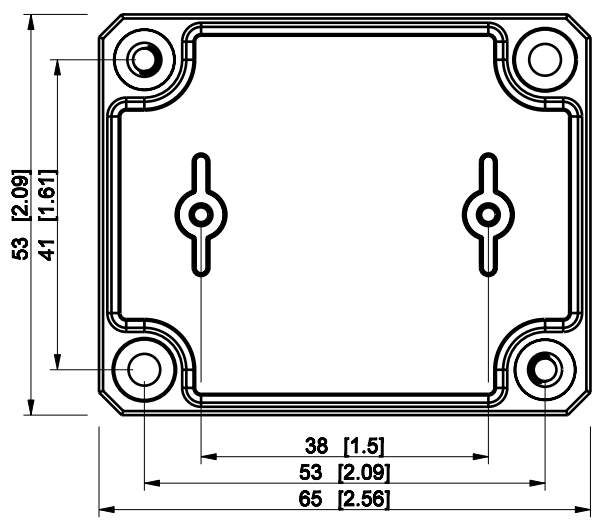

ID	Description	Date	By	Appr.
B				

Dimensions in mm [inches]

Material: Polycarbonate, fiberglass-reinforced	Color: RAL 7035
--	-----------------

Supplier:	Tool No:	Weight [kg]: 0.05	Volume:
-----------	----------	-------------------	---------

DPCP050704T

Scale	Date	02.09.11
1:1	By	PKos
-	Checked	
-	Ctrl	

Replaces:	
Replaced:	
Drw No:	B
Ref:	-
Code:	DPCP050704T
Sheet No:	

Ensto Industrial Solutions

model DPCP050704T_PART
drawing CUBO_D_1_DRAWING