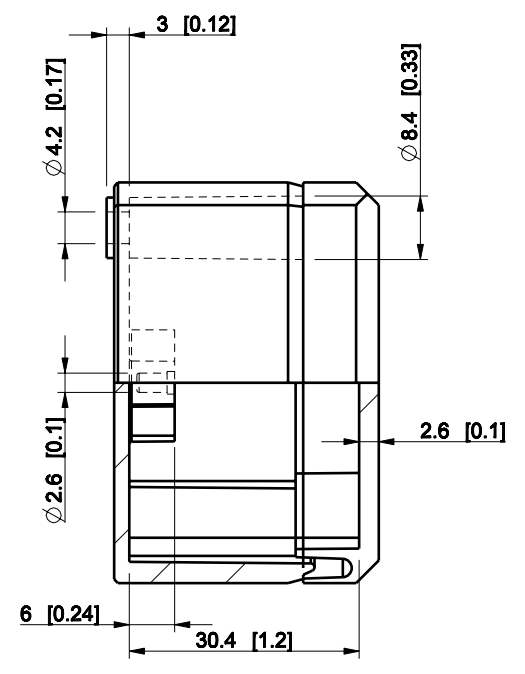

ID	Description	Date	By	Appr.
B				

Dimensions in mm [inches]

Material: Polycarbonate, fiberglass-reinforced	Color: RAL 7035
--	-----------------

Supplier:	Tool No:	Weight [kg]: 0.05	Volume:
-----------	----------	-------------------	---------

DPCP050704T

Scale	Date	02.09.11
1:1	By	PKos
-	Checked	
-	Ctrl	

Replaces:	
Replaced:	
Drw No:	B
Ref:	-
Code:	DPCP050704T
Sheet No:	

Ensto Industrial Solutions

model DPCP050704T_PART
drawing CUBO_D_1_DRAWING