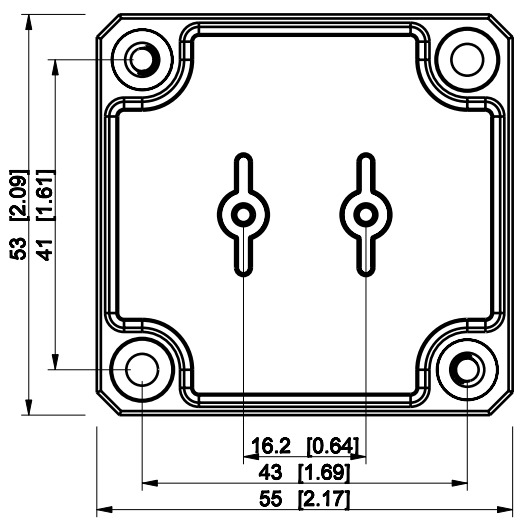

ID	Description	Date	By	Appr.
B				

Dimensions in mm [inches]

Material: Polycarbonate, fiberglass-reinforced	Color: RAL 7035
--	-----------------

Supplier:	Tool No:	Weight [kg]: 0.04	Volume:
-----------	----------	-------------------	---------

**DPCP050504T**

Scale	Date	02.09.11
1:1	By	PKos
-	Checked	
-	Ctrl	

Replaces:	
Replaced:	
Drw No:	B
Ref:	-
Code:	DPCP050504T
Sheet No:	

Ensto Industrial Solutions

model DPCP050504T\_PART  
 drawing CUBO\_D\_1\_DRAWING