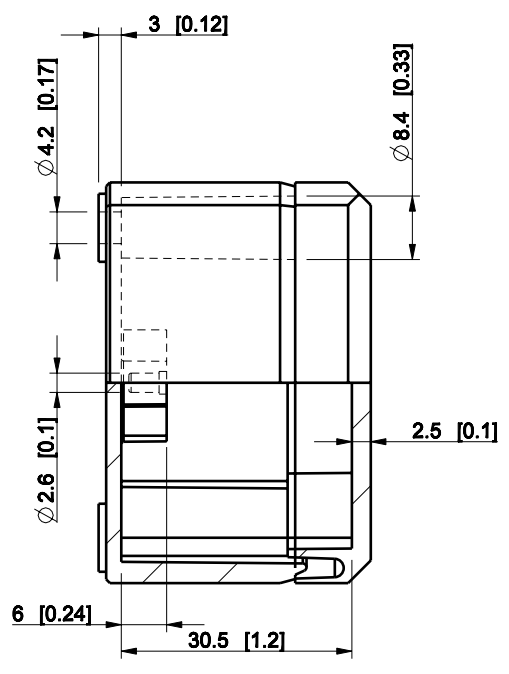

ID	Description	Date	By	Appr.
B				

Dimensions in mm [inches]

Material: Polycarbonate, fiberglass-reinforced	Color: RAL 7035
--	-----------------

Supplier:	Tool No:	Weight [kg]: 0.04	Volume:
-----------	----------	-------------------	---------

**DPCP050504T**

Scale	Date	02.09.11
1:1	By	PKos
-	Checked	
-	Ctrl	

Replaces:	
Replaced:	
Drw No:	B
Ref:	-
Code:	DPCP050504T
Sheet No:	

Ensto Industrial Solutions

model DPCP050504T\_PART  
 drawing CUBO\_D\_1\_DRAWING