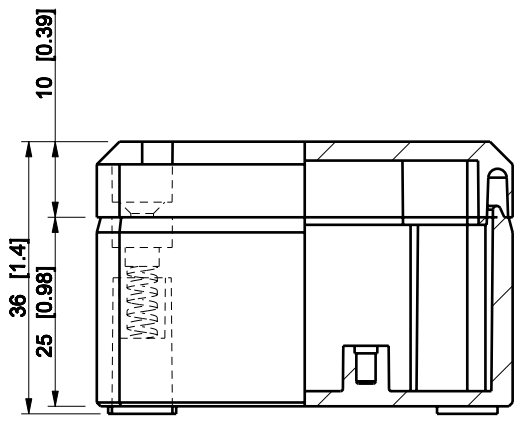

ID	Description	Date	By	Appr.
B				

Dimensions in mm [inches]

Material: Polycarbonate, fiberglass-reinforced	Color: RAL 7035
--	-----------------

Supplier:	Tool No:	Weight [kg]: 0.04	Volume:
-----------	----------	-------------------	---------

**DPCP050504T**

Scale	Date	02.09.11
1:1	By	PKos
-	Checked	
-	Ctrl	

Replaces:	
Replaced:	
Drw No:	B
Ref:	-
Code:	DPCP050504T
Sheet No:	

Ensto Industrial Solutions

model DPCP050504T\_PART  
 drawing CUBO\_D\_1\_DRAWING