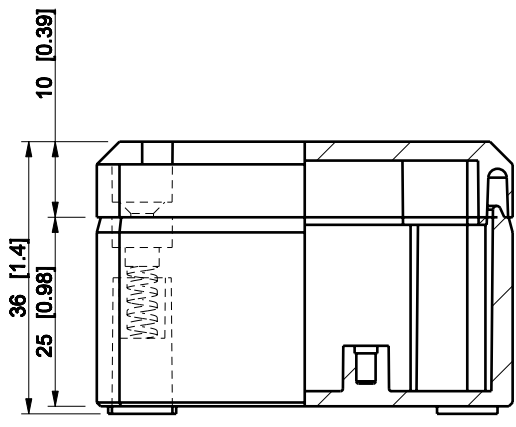

ID	Description	Date	By	Appr.
B				

Dimensions in mm [inches]

Material: Polycarbonate, fiberglass-reinforced Color: RAL 7035

Supplier: Tool No: Weight [kg]: 0.04 Volume:

DPCP050504G

Scale	Date	02.09.11
1:1	By	PKos
-	Checked	
-	Ctrl	

Replaces:	
Replaced:	
Drw No:	B
Ref:	-
Code:	DPCP050504G
Sheet No:	

Ensto Industrial Solutions

model DPCP050504G PART
drawing CUBO_D_1.DRAWING