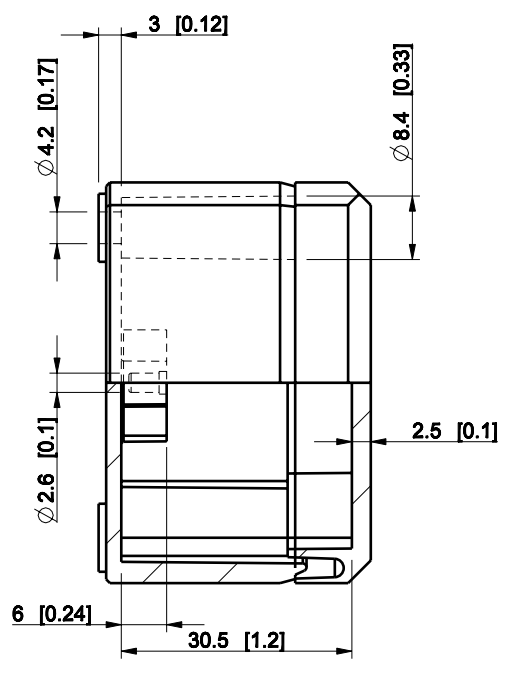

ID	Description	Date	By	Appr.
B				

Dimensions in mm [inches]

Material: Polycarbonate, fiberglass-reinforced Color: RAL 7035

Supplier: Tool No: Weight [kg]: 0.04 Volume:

DPCP050504G

Scale	Date	02.09.11
1:1	By	PKos
-	Checked	
-	Ctrl	

Replaces:	
Replaced:	
Drw No:	B
Ref:	-
Code:	DPCP050504G
Sheet No:	

Ensto Industrial Solutions

model DPCP050504G PART
drawing CUBO_D_1.DRAWING