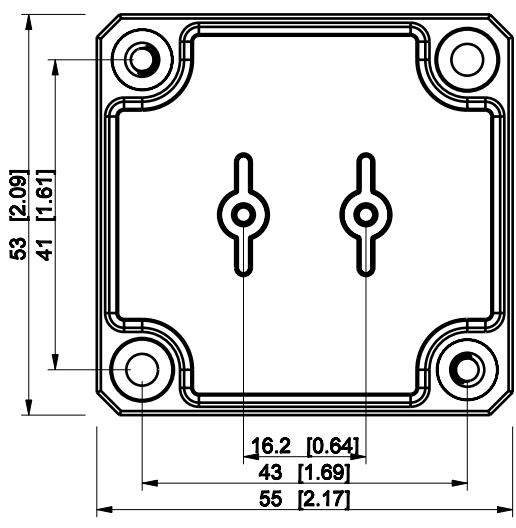

ID	Description	Date	By	Appr.
B				

Dimensions in mm [inches]

Material: Polycarbonate, fiberglass-reinforced Color: RAL 7035

Supplier: Tool No: Weight [kg]: 0.04 Volume:

DPCP050504G

Scale	Date	02.09.11
1:1	By	PKos
-	Checked	
-	Ctrl	

Replaces:	
Replaced:	
Drw No:	B
Ref:	-
Code:	DPCP050504G
Sheet No:	

Ensto Industrial Solutions

model DPCP050504G PART
drawing CUBO_D_1.DRAWING