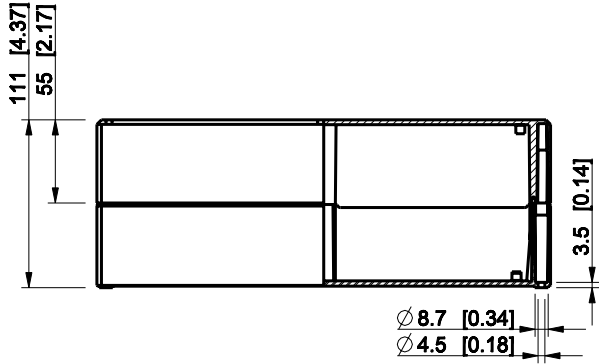

ID	Description	Date	By	Appr.
A				

Dimensions in mm [inches]

Material: ABS	Color: RAL 7035
---------------	-----------------

Supplier:	Tool No:	Weight [kg]: 0.90	Volume:
-----------	----------	-------------------	---------

DABP233011T

Scale	Date	18.12.08
1:5	By	PKos
-	Checked	
-	Ctrl	

Replaces:	
Replaced:	
Drw No:	A
Ref:	-
Code:	DABP233011T
Sheet No:	

model DABP233011T\_PART  
 drawing CUBO\_D\_DRAWING