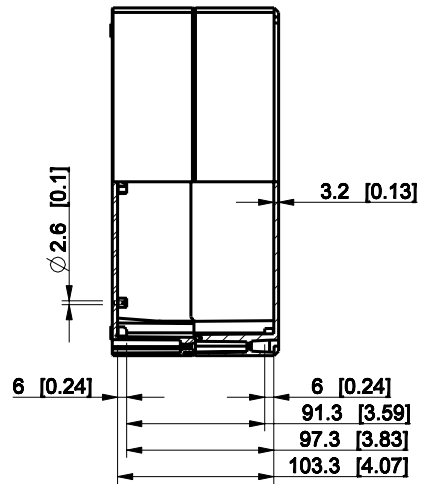

ID	Description	Date	By	Appr.
A				

Dimensions in mm [inches]

Material: ABS	Color: RAL 7035
---------------	-----------------

Supplier:	Tool No:	Weight [kg]: 0.90	Volume:
-----------	----------	-------------------	---------

DABP233011T

Scale	Date	18.12.08
1:5	By	PKos
-	Checked	
-	Ctrl	

Replaces:	
Replaced:	
Drw No:	A
Ref:	-
Code:	DABP233011T
Sheet No:	

model DABP233011T\_PART  
 drawing CUBO\_D\_DRAWING