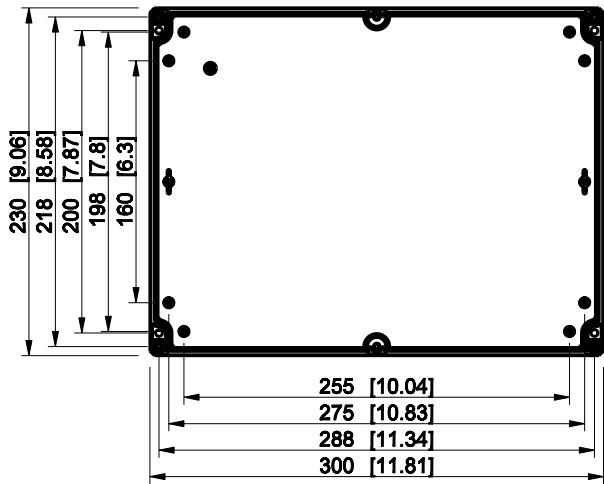

ID	Description	Date	By	Appr.
A				

Dimensions in mm [inches]

Material: ABS	Color: RAL 7035
---------------	-----------------

Supplier:	Tool No:	Weight [kg]: 0.90	Volume:
-----------	----------	-------------------	---------

DABP233011T

Scale	Date	18.12.08
1:5	By	PKos
-	Checked	
-	Ctrl	

Replaces:	
Replaced:	
Drw No:	A
Ref:	-
Code:	DABP233011T
Sheet No:	

model DABP233011T\_PART  
 drawing CUBO\_D\_DRAWING