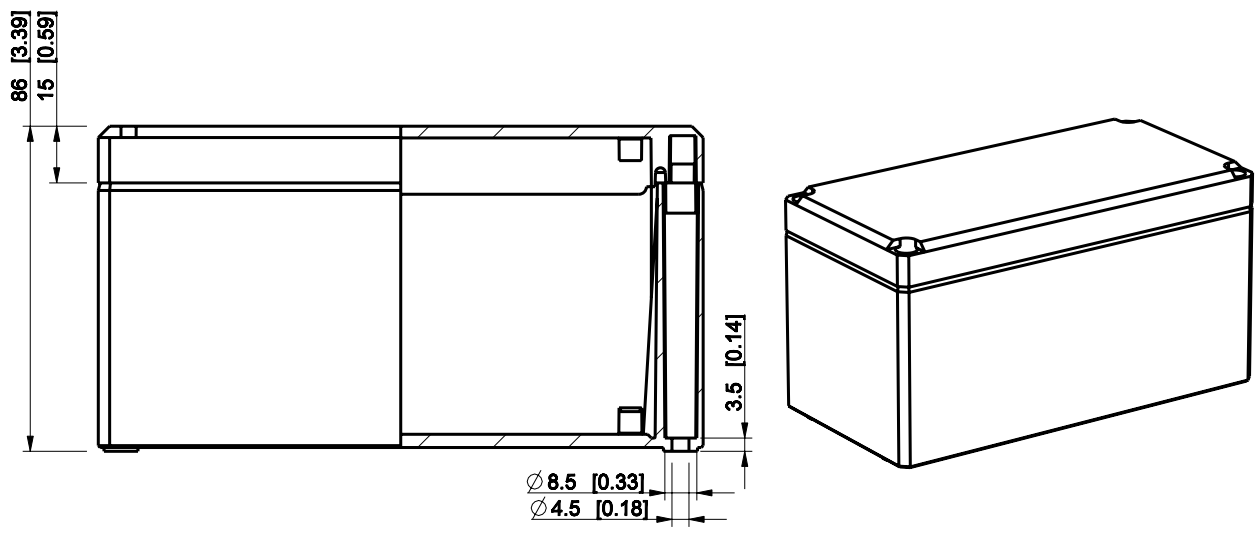

ID	Description	Date	By	Appr.
A				

Dimensions in mm [inches]

Material: ABS	Color: RAL 7035
---------------	-----------------

Supplier:	Tool No:	Weight [kg]: 0.25	Volume:
-----------	----------	-------------------	---------

DABP081609T

Scale	Date	18.12.08
1:2	By	PKos
-	Checked	
-	Ctrl	

Replaces:	
Replaced:	
Drw No:	A
Ref:	-
Code:	DABP081609T
Sheet No:	

model DABP081609T PART
 drawing CUBO_D_2_DRAWING