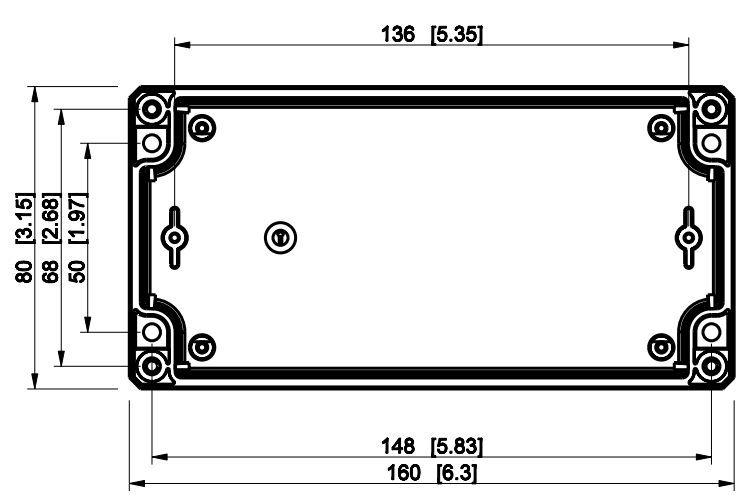

ID	Description	Date	By	Appr.
A				

Dimensions in mm [inches]

Material: ABS	Color: RAL 7035
---------------	-----------------

Supplier:	Tool No:	Weight [kg]: 0.25	Volume:
-----------	----------	-------------------	---------

DABP081609T

Scale	Date	18.12.08
1:2	By	PKos
-	Checked	
-	Ctrl	

Replaces:	
Replaced:	
Drw No:	A
Ref:	-
Code:	DABP081609T
Sheet No:	

model DABP081609T PART
 drawing CUBO_D_2_DRAWING