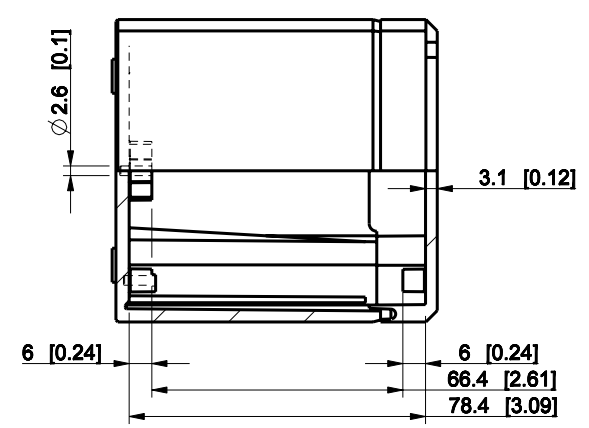

ID	Description	Date	By	Appr.
A				

Dimensions in mm [inches]

Material: ABS	Color: RAL 7035
---------------	-----------------

Supplier:	Tool No:	Weight [kg]: 0.25	Volume:
-----------	----------	-------------------	---------

DABP081609T

Scale	Date	18.12.08
1:2	By	PKos
-	Checked	
-	Ctrl	

Replaces:	
Replaced:	
Drw No:	A
Ref:	-
Code:	DABP081609T
Sheet No:	

model DABP081609T PART
 drawing CUBO_D_2_DRAWING