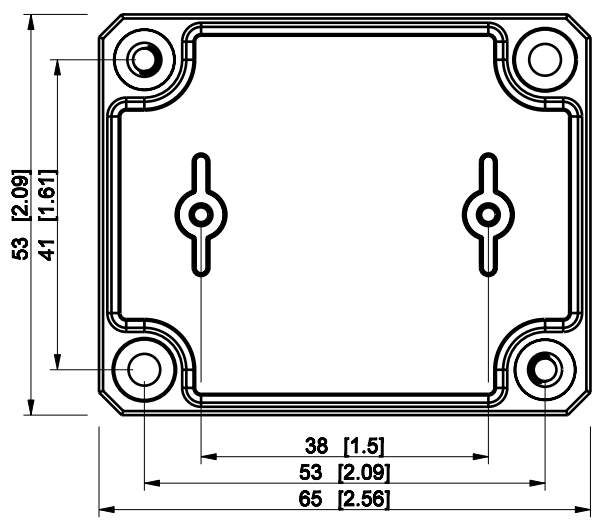

ID	Description	Date	By	Appr.
B				

Dimensions in mm [inches]

Material: ABS	Color: RAL 7035
---------------	-----------------

Supplier:	Tool No:	Weight [kg]: 0.05	Volume:
-----------	----------	-------------------	---------

DABP050704T

Scale	Date	02.09.11
1:1	By	PKos
-	Checked	
-	Ctrl	

Replaces:	
Replaced:	
Drw No:	B
Ref:	-
Code:	DABP050704T
Sheet No:	

Ensto Industrial Solutions

model DABP050704T\_PART  
drawing CUBO\_D\_1\_DRAWING