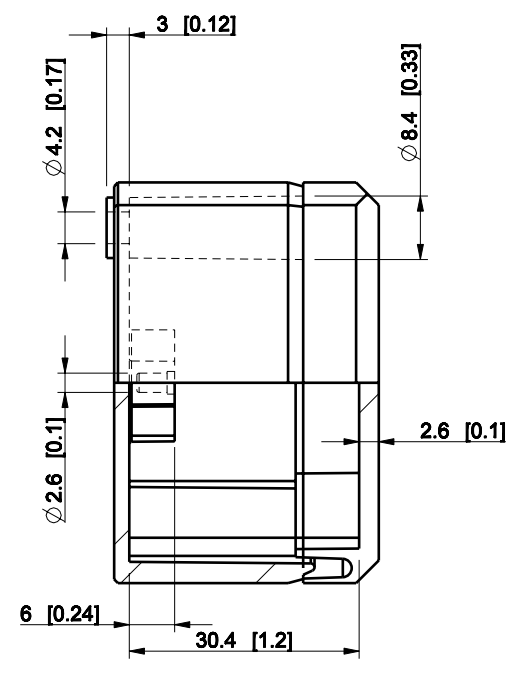

ID	Description	Date	By	Appr.
B				

Dimensions in mm [inches]

Material: ABS	Color: RAL 7035
---------------	-----------------

Supplier:	Tool No:	Weight [kg]: 0.05	Volume:
-----------	----------	-------------------	---------

DABP050704T

Scale	Date	02.09.11
1:1	By	PKos
-	Checked	
-	Ctrl	

Replaces:	
Replaced:	
Drw No:	B
Ref:	-
Code:	DABP050704T
Sheet No:	

Ensto Industrial Solutions

model DABP050704T\_PART  
drawing CUBO\_D\_1\_DRAWING