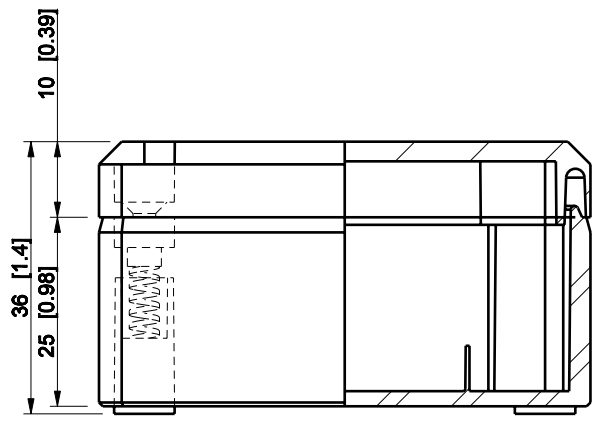

ID	Description	Date	By	Appr.
B				

Dimensions in mm [inches]

Material: ABS	Color: RAL 7035
---------------	-----------------

Supplier:	Tool No:	Weight [kg]: 0.05	Volume:
-----------	----------	-------------------	---------

DABP050704T

Scale	Date	02.09.11
1:1	By	PKos
-	Checked	
-	Ctrl	

Replaces:	
Replaced:	
Drw No:	B
Ref:	-
Code:	DABP050704T
Sheet No:	

Ensto Industrial Solutions

model DABP050704T\_PART  
drawing CUBO\_D\_1\_DRAWING