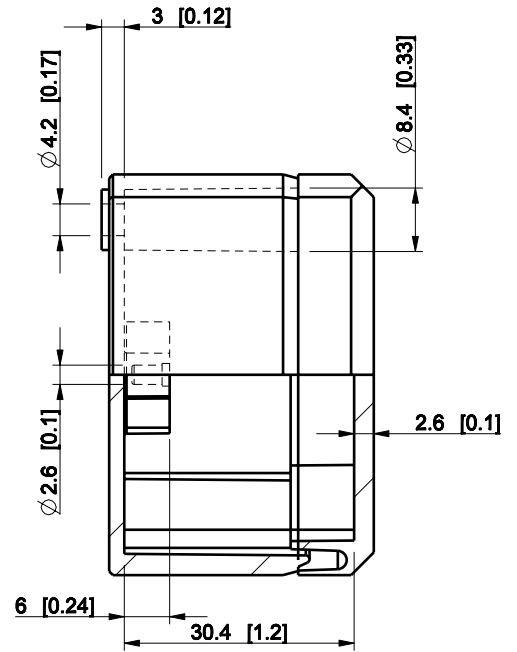

| ID | Description | Date | By | Appr. |
|----|-------------|------|----|-------|
| B  |             |      |    |       |

Dimensions in mm [inches]

|               |                 |
|---------------|-----------------|
| Material: ABS | Color: RAL 7035 |
|---------------|-----------------|

|           |          |                   |         |
|-----------|----------|-------------------|---------|
| Supplier: | Tool No: | Weight [kg]: 0.05 | Volume: |
|-----------|----------|-------------------|---------|

|  |   |  |   |                   |
|--|---|--|---|-------------------|
| model DABP050704G PART<br>drawing CUBO_D_1_DRAWING | <br>Ensto Finland Oy |  | <br><br><b>DABP050704G</b><br><br>Ensto Industrial Solutions | Replaces:         |
|  | Scale: 1:1<br>Date: 02.09.11  |  |   | Replaced:         |
|  | By: PKOs  |  |   | Drw No: B         |
|  | Checked:  |  |   | Ref: -            |
|  | Ctrl:   |  |   | Code: DABP050704G |
|  |   |  | Sheet No:   |                   |