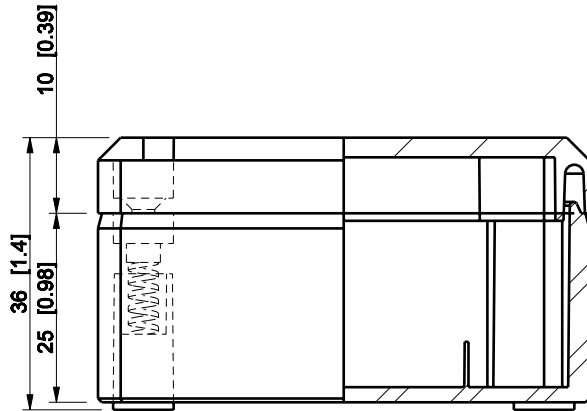

| ID | Description | Date | By | Appr. |
|----|-------------|------|----|-------|
| B  |             |      |    |       |

Dimensions in mm [inches]

|               |                 |
|---------------|-----------------|
| Material: ABS | Color: RAL 7035 |
|---------------|-----------------|

|           |          |                   |         |
|-----------|----------|-------------------|---------|
| Supplier: | Tool No: | Weight [kg]: 0.05 | Volume: |
|-----------|----------|-------------------|---------|

|  |   |  |   |                   |
|--|---|--|---|-------------------|
| model DABP050704G PART<br>drawing CUBO_D_1_DRAWING | <br>Ensto Finland Oy |  | <br><br><b>DABP050704G</b><br><br>Ensto Industrial Solutions | Replaces:         |
|  | Scale: 1:1<br>Date: 02.09.11  |  |   | Replaced:         |
|  | By: PKOs  |  |   | Drw No: B         |
|  | Checked:  |  |   | Ref: -            |
|  | Ctrl:   |  |   | Code: DABP050704G |
|  |   |  | Sheet No:   |                   |