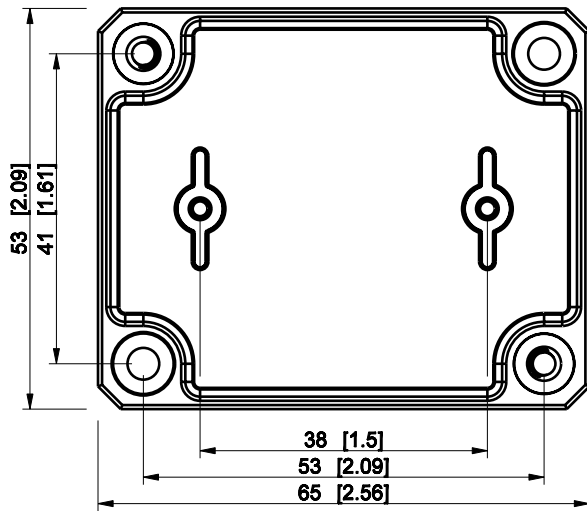

| ID | Description | Date | By | Appr. |
|----|-------------|------|----|-------|
| B  |             |      |    |       |

Dimensions in mm [inches]

|               |                 |
|---------------|-----------------|
| Material: ABS | Color: RAL 7035 |
|---------------|-----------------|

|           |          |                   |         |
|-----------|----------|-------------------|---------|
| Supplier: | Tool No: | Weight [kg]: 0.05 | Volume: |
|-----------|----------|-------------------|---------|

|  |   |  |   |                   |
|--|---|--|---|-------------------|
| model DABP050704G PART<br>drawing CUBO_D_1_DRAWING | <br>Ensto Finland Oy |  | <br><br><b>DABP050704G</b><br><br>Ensto Industrial Solutions | Replaces:         |
|  | Scale: 1:1<br>Date: 02.09.11  |  |   | Replaced:         |
|  | By: PKOs  |  |   | Drw No: B         |
|  | Checked:  |  |   | Ref: -            |
|  | Ctrl:   |  |   | Code: DABP050704G |
|  |   |  | Sheet No:   |                   |