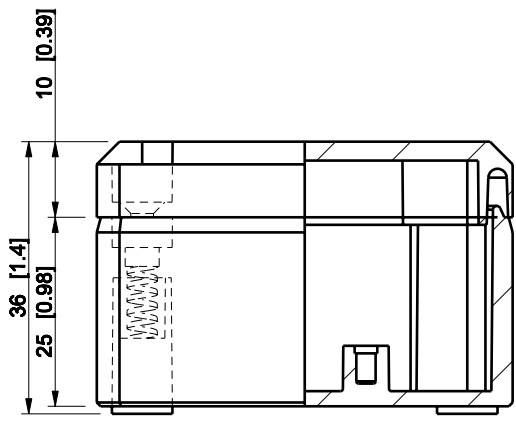

ID	Description	Date	By	Appr.
B				

Dimensions in mm [inches]

Material: ABS	Color: RAL 7035
---------------	-----------------

Supplier:	Tool No:	Weight [kg]: 0.04	Volume:
-----------	----------	-------------------	---------

DABP050504T

Scale	Date	02.09.11
1:1	By	PKos
-	Checked	
-	Ctrl	

Replaces:	
Replaced:	
Drw No:	B
Ref:	-
Code:	DABP050504T
Sheet No:	

Ensto Industrial Solutions

model DABP050504T_PART
drawing CUBO_D_1_DRAWING