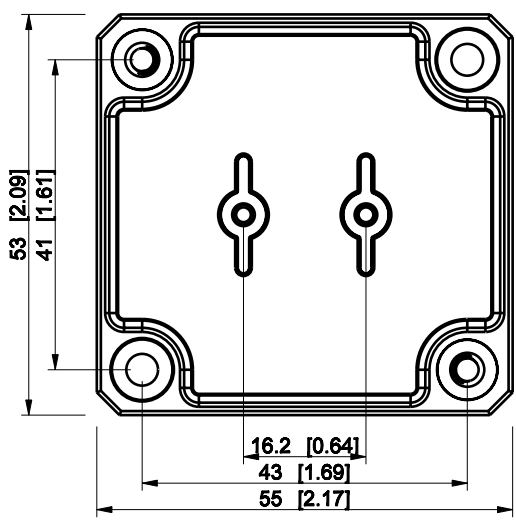

ID	Description	Date	By	Appr.
B				

Dimensions in mm [inches]

Material: ABS	Color: RAL 7035
---------------	-----------------

Supplier:	Tool No:	Weight [kg]: 0.04	Volume:
-----------	----------	-------------------	---------

DABP050504T

Scale	Date	02.09.11
1:1	By	PKos
-	Checked	
-	Ctrl	

Replaces:	
Replaced:	
Drw No:	B
Ref:	-
Code:	DABP050504T
Sheet No:	

Ensto Industrial Solutions

model DABP050504T_PART
drawing CUBO_D_1_DRAWING