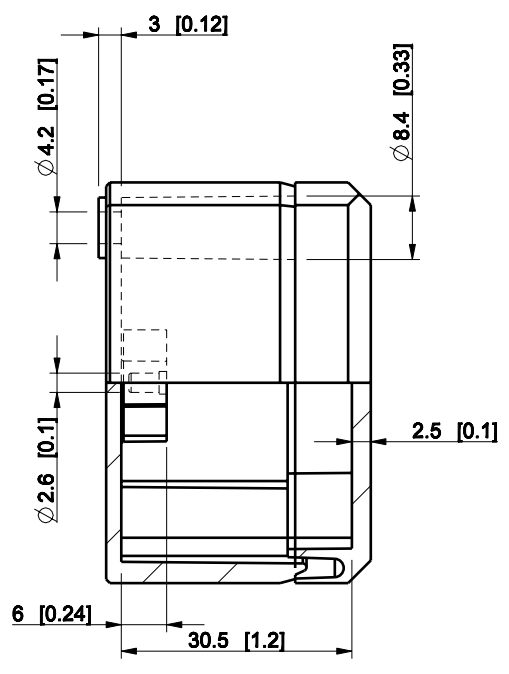

ID	Description	Date	By	Appr.
B				

Dimensions in mm [inches]

Material: ABS	Color: RAL 7035
---------------	-----------------

Supplier:	Tool No:	Weight [kg]: 0.04	Volume:
-----------	----------	-------------------	---------

DABP050504T

Scale	Date	02.09.11
1:1	By	PKos
-	Checked	
-	Ctrl	

Replaces:	
Replaced:	
Drw No:	B
Ref:	-
Code:	DABP050504T
Sheet No:	

Ensto Industrial Solutions

model DABP050504T_PART
drawing CUBO_D_1_DRAWING